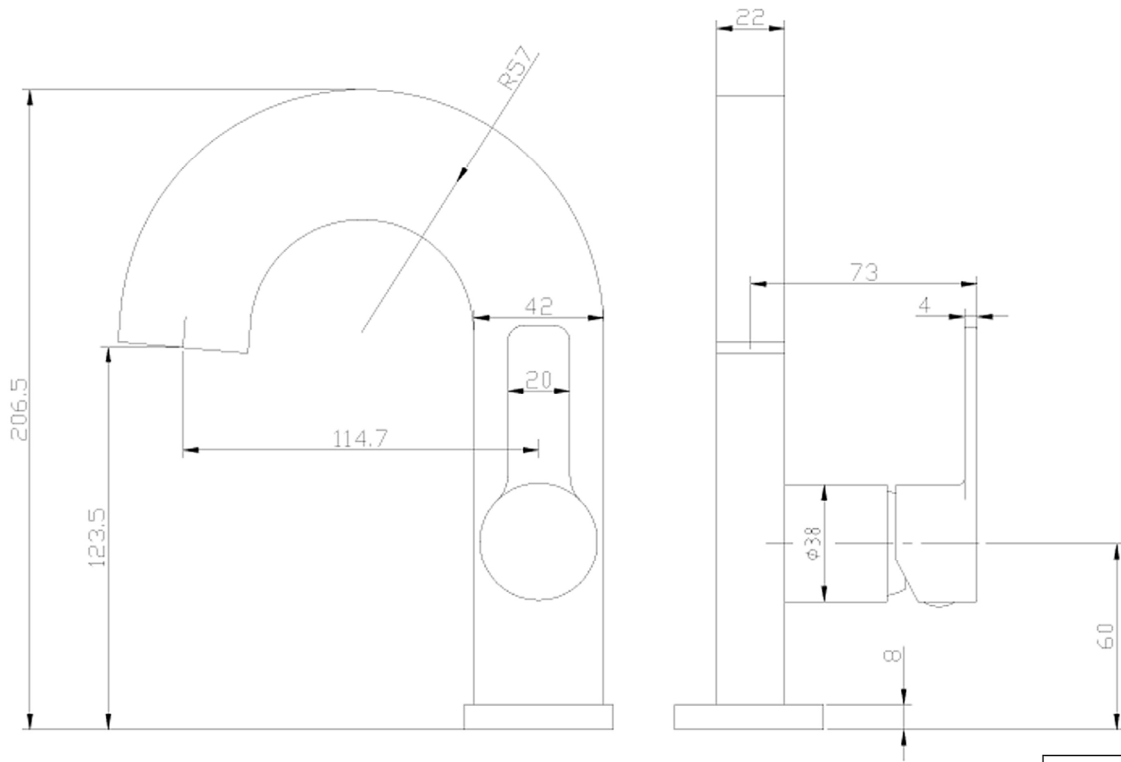

Drawing

Eastbrook

Eastbrook Road, Gloucester GL4 3DB
Technical Helpline : 01452 317890
Mon - Fri / 8am - 5pm
Email : technical@eastbrookco.com