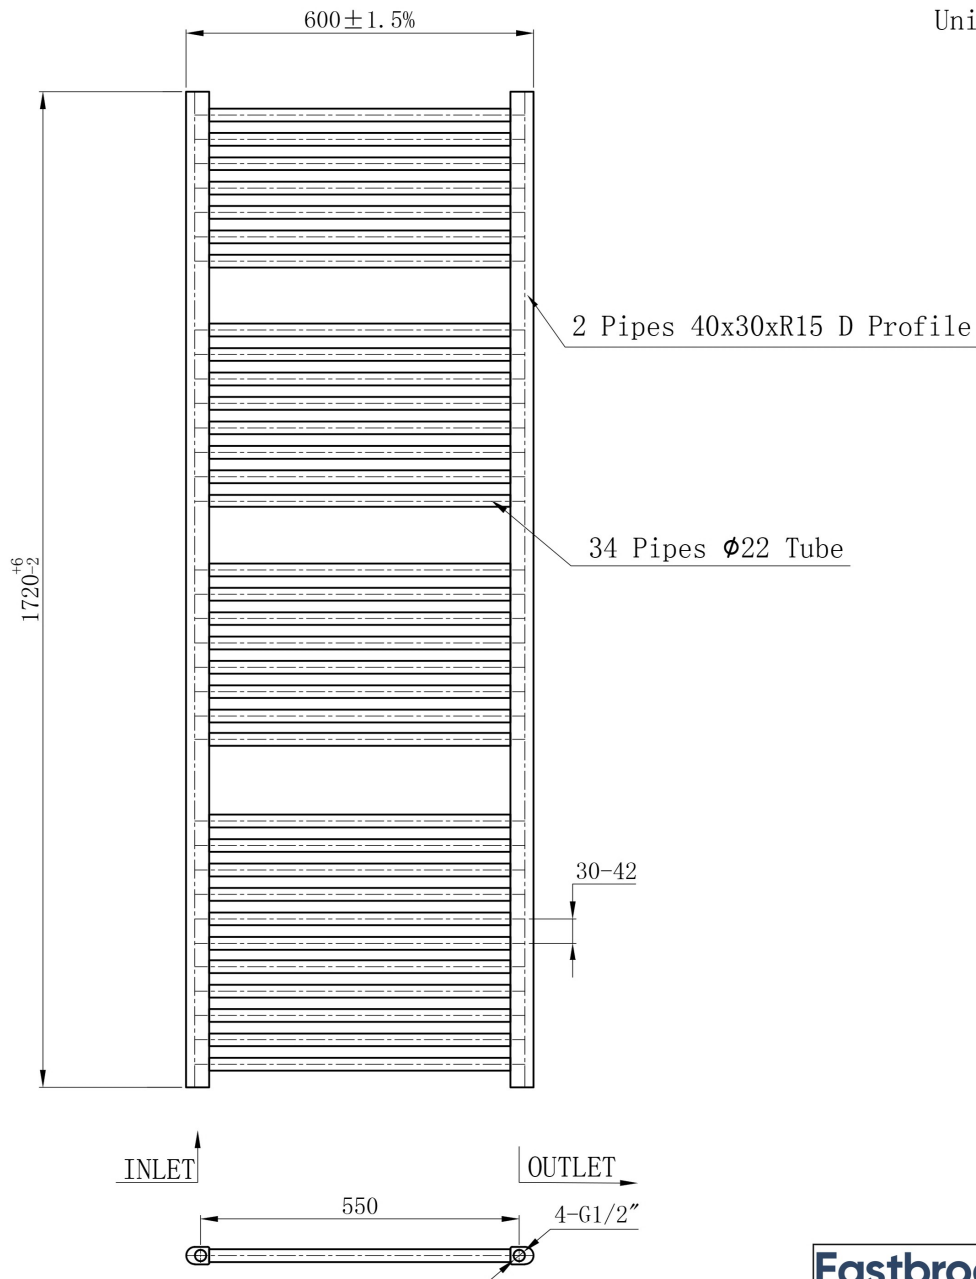

DATASHEET

Image

General Information

Product:	41.0286
Description:	Straight Biava Multirail 1720 x 600
Website Link:	(Click Here)
Product Type:	Towel Rail
Brand:	Eastbrook Company
Colour:	Gloss White
Material:	Mild Steel
Height (mm):	1720mm
Width (mm):	600mm
Net Weight (kg):	14.17kg
Product Range:	Biava Multirail

Product Specifications

Warranty:	5 Year(s)
Supplied with fixings:	Yes
BTU $\Delta T50^{\circ}\text{C}$:	2857
BTU $\Delta T60^{\circ}\text{C}$:	3658
Watts $\Delta T50^{\circ}\text{C}$:	838
Watts $\Delta T60^{\circ}\text{C}$:	1072

Drawing

Biava Multirail Straight 1720 x 600mm. Technical Drawing

Unit: mm

Eastbrook 
Eastbrook Road, Gloucester GL4 3DB
Technical Helpline : 01452 317890
Mon - Fri / 8am - 5pm
Email : technical@eastbrookco.com