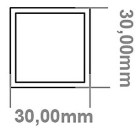

DATASHEET

Image

General Information

Product:	89:1352
Description:	Platani 800 x 500mm Towel Rail
Website Link:	(Click Here)
Product Type:	Towel Rail
Brand:	Eastbrook Company
Colour:	Chrome
Material:	Mild Steel
Height (mm):	800mm
Width (mm):	500mm
Net Weight (kg):	5.6kg
Product Range:	Platani

Drawing

Platani 800 x 500mm. Technical Drawing

A SECTION

B SECTION

Eastbrook 
Eastbrook Road, Gloucester GL4 3DB
Technical Helpline : 01452 317890
Mon - Fri / 8am - 5pm
Email : technical@eastbrookco.com