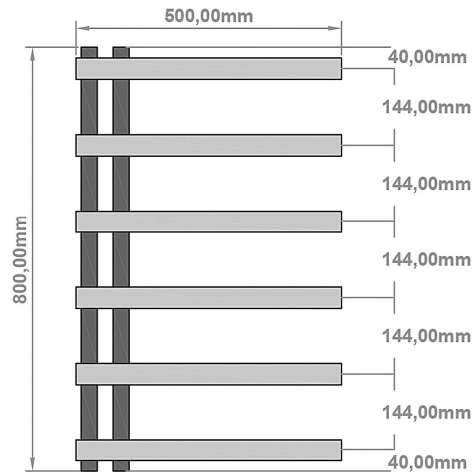

DATASHEET

Image

General Information

Product:	89:1352
Description:	Platani 800 x 500mm Towel Rail
Website Link:	(Click Here)
Product Type:	Towel Rail
Brand:	Eastbrook Company
Colour:	Chrome
Material:	Mild Steel
Height (mm):	800mm
Width (mm):	500mm
Net Weight (kg):	5.6kg
Product Range:	Platani

Product Specifications

Warranty:	5 Year(s)
Supplied with fixings:	Yes
BTU $\Delta T50^{\circ}\text{C}$:	576
BTU $\Delta T60^{\circ}\text{C}$:	737
Watts $\Delta T50^{\circ}\text{C}$:	169
Watts $\Delta T60^{\circ}\text{C}$:	216

Drawing

Platani 800 x 500mm. Technical Drawing

A SECTION

B SECTION

Eastbrook 
Eastbrook Road, Gloucester GL4 3DB
Technical Helpline : 01452 317890
Mon - Fri / 8am - 5pm
Email : technical@eastbrookco.com