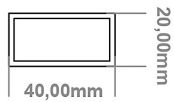

Drawing

Platani 800 x 500mm. Technical Drawing

A SECTION

Eastbrook
Eastbrook Road, Gloucester GL4 3DB
Technical Helpline : 01452 317890
Mon - Fri / 8am - 5pm
Email : technical@eastbrookco.com