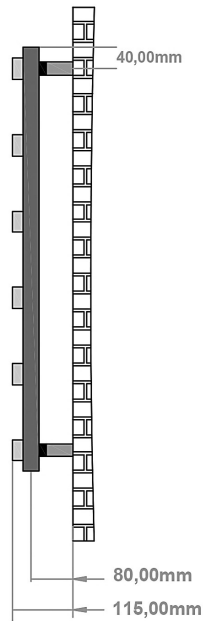

DATASHEET

Image

General Information

Product:	89:1352
Description:	Platani 800 x 500mm Towel Rail
Website Link:	(Click Here)
Product Type:	Towel Rail
Brand:	Eastbrook Company
Colour:	Chrome
Material:	Mild Steel
Height (mm):	800mm
Width (mm):	500mm
Net Weight (kg):	5.6kg
Product Range:	Platani

Product Specifications

Warranty:	5 Year(s)
Supplied with fixings:	Yes
BTU $\Delta T50^{\circ}\text{C}$:	576
BTU $\Delta T60^{\circ}\text{C}$:	737
Watts $\Delta T50^{\circ}\text{C}$:	169
Watts $\Delta T60^{\circ}\text{C}$:	216

Drawing

Platani 800 x 500mm. Technical Drawing

A SECTION

B SECTION

Eastbrook 
Eastbrook Road, Gloucester GL4 3DB
Technical Helpline : 01452 317890
Mon - Fri / 8am - 5pm
Email : technical@eastbrookco.com