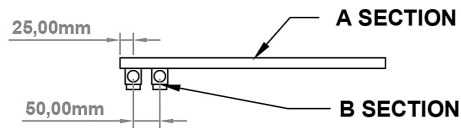

DATASHEET

Image

General Information

Product:	89:1352
Description:	Platani 800 x 500mm Towel Rail
Website Link:	(Click Here)
Product Type:	Towel Rail
Brand:	Eastbrook Company
Colour:	Chrome
Material:	Mild Steel
Height (mm):	800mm
Width (mm):	500mm
Net Weight (kg):	5.6kg
Product Range:	Platani

Product Specifications

Warranty:	5 Year(s)
Supplied with fixings:	Yes
BTU $\Delta T50^{\circ}\text{C}$:	576
BTU $\Delta T60^{\circ}\text{C}$:	737
Watts $\Delta T50^{\circ}\text{C}$:	169
Watts $\Delta T60^{\circ}\text{C}$:	216

Drawing

Platani 800 x 500mm. Technical Drawing

Eastbrook
Eastbrook Road, Gloucester GL4 3DB
Technical Helpline : 01452 317890
Mon - Fri / 8am - 5pm
Email : technical@eastbrookco.com