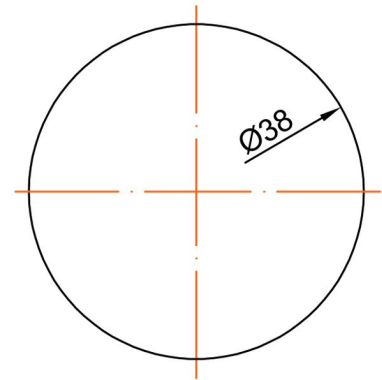

Wingrave Flat Panel 1200 x 310mm. Cover Technical Drawing

A DETAIL

B DETAIL

C DETAIL

Eastbrook 

Eastbrook Road, Gloucester GL4 3DB

Technical Helpline : 01452 317890

Mon - Fri / 8am - 5pm