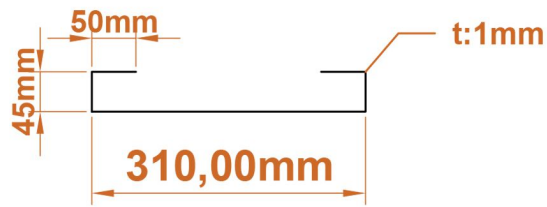

Wingrave Flat Panel 1200 x 310mm. Cover Technical Drawing

A DETAIL

B DETAIL

C DETAIL

Eastbrook 

Eastbrook Road, Gloucester GL4 3DB

Technical Helpline : 01452 317890

Mon - Fri / 8am - 5pm