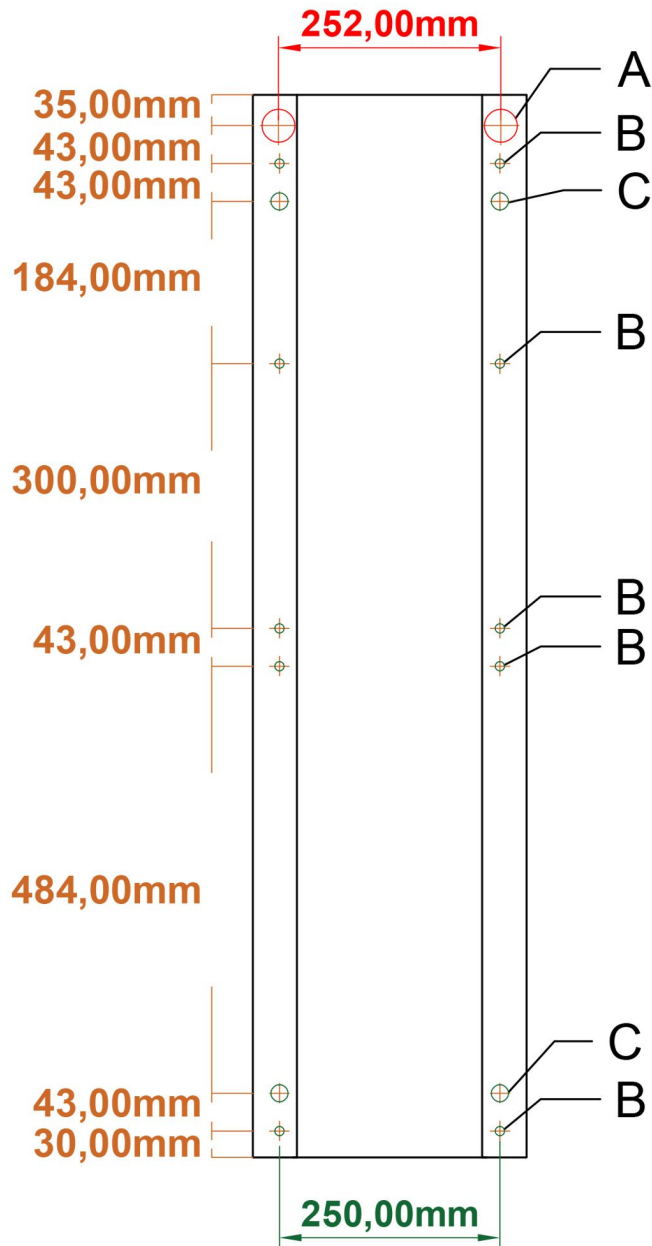

Wingrave Flat Panel 1200 x 310mm. Cover Technical Drawing

A DETAIL

B DETAIL

C DETAIL

Eastbrook 

Eastbrook Road, Gloucester GL4 3DB

Technical Helpline : 01452 317890

Mon - Fri / 8am - 5pm