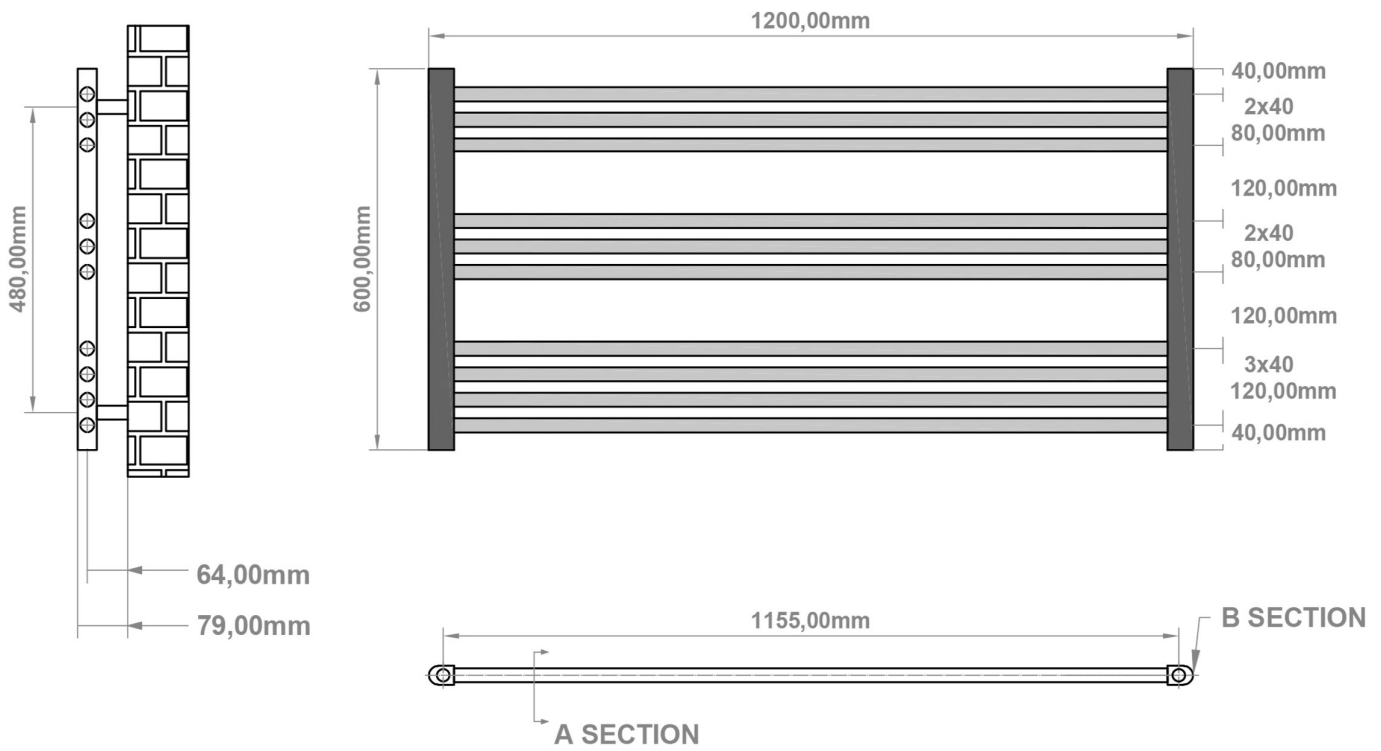

Wingrave Straight Towel Rail 600 x 1200mm.

Technical Drawing

A SECTION

B SECTION