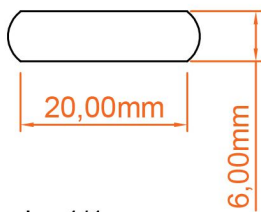

Wingrave Flat Panel Towel Hanger 610mm.

Technical Drawing

A SECTION

scale: 1/1