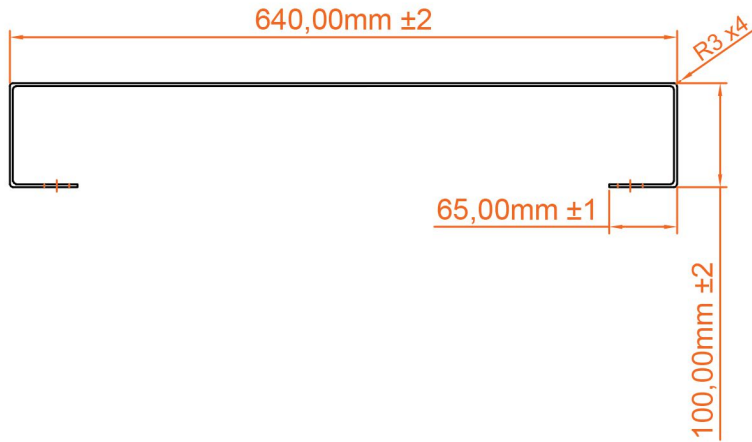

Wingrave Flat Panel Towel Hanger 610mm.

Technical Drawing

A SECTION

scale: 1/1