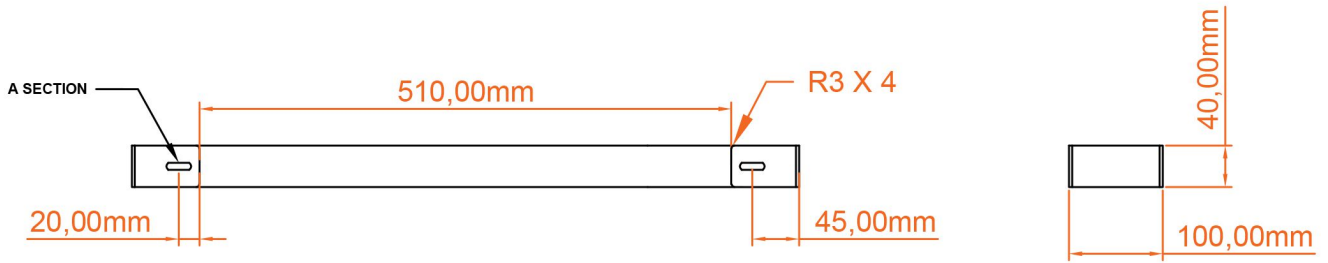

Wingrave Flat Panel Towel Hanger 610mm.

Technical Drawing

A SECTION

scale: 1/1