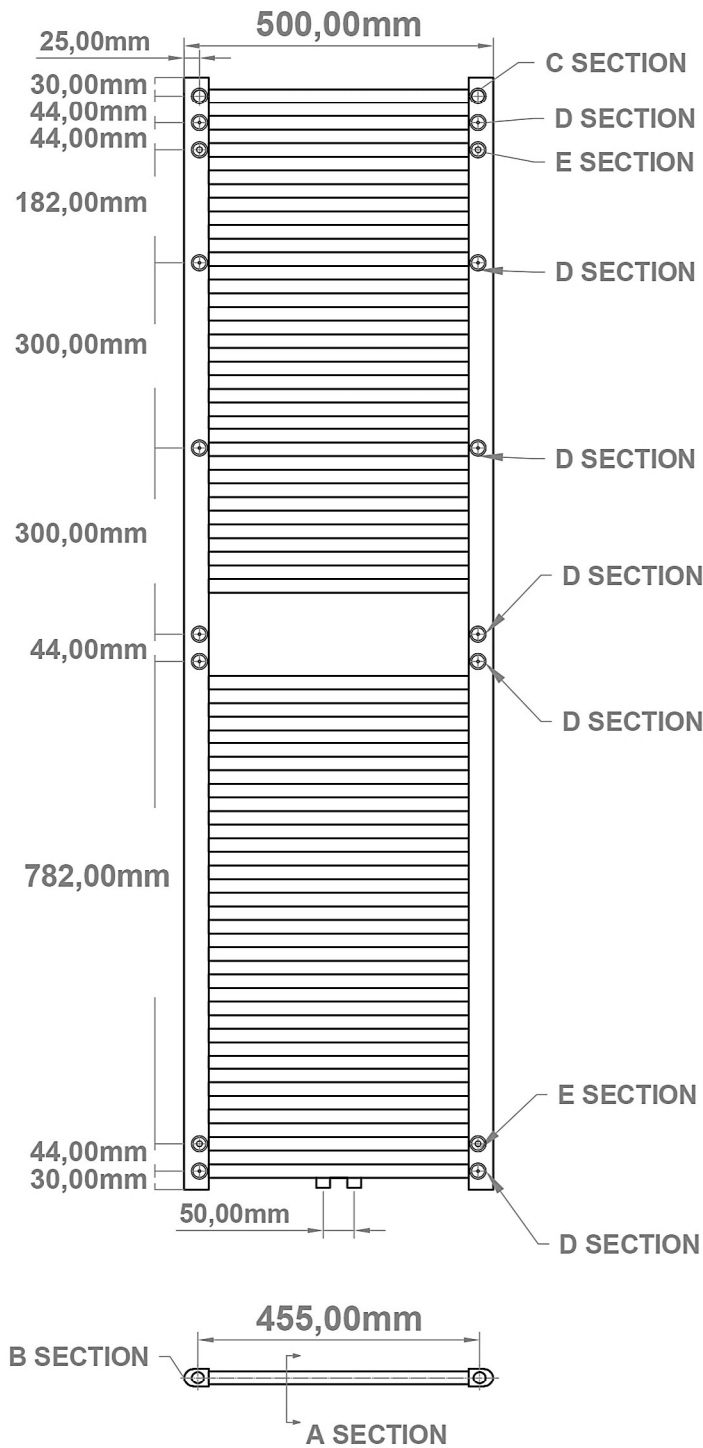

Wingrave Flat Panel 1800 x 510mm. Towel Rail Technical Drawing

A SECTION

B SECTION

C SECTION

D SECTION

E SECTION

Eastbrook 

Eastbrook Road, Gloucester GL4 3DB