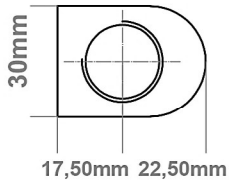

Wingrave Flat Panel 1800 x 510mm. Towel Rail Technical Drawing

A SECTION

B SECTION

C SECTION

D SECTION

E SECTION

Eastbrook 

Eastbrook Road, Gloucester GL4 3DB