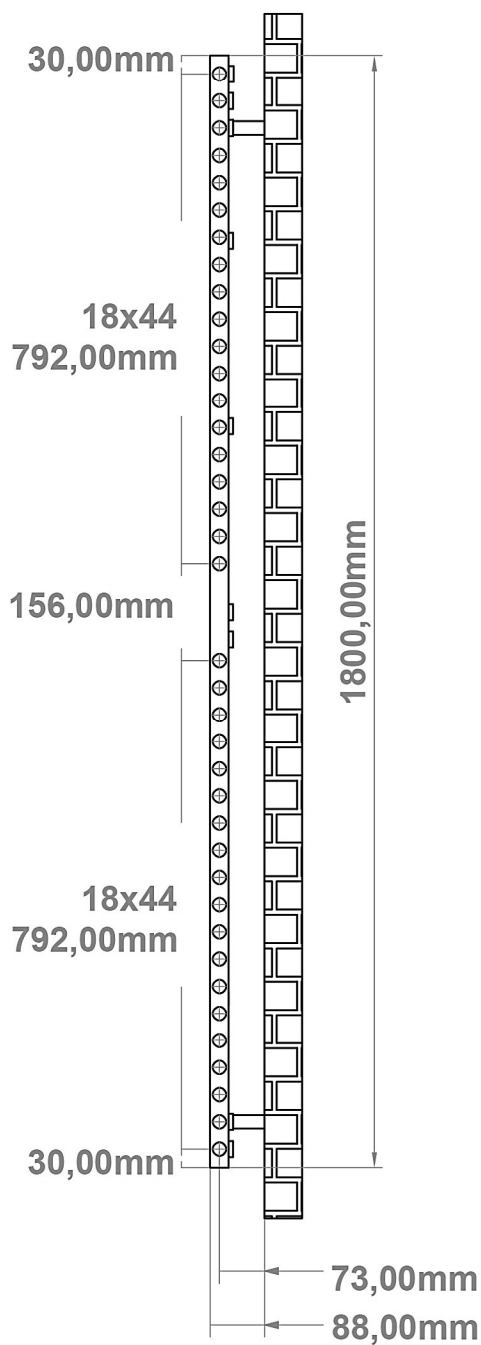

Wingrave Flat Panel 1800 x 510mm. Towel Rail Technical Drawing

A SECTION

B SECTION

C SECTION

D SECTION

E SECTION

Eastbrook 

Eastbrook Road, Gloucester GL4 3DB