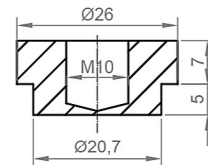

Wingrave Flat Panel 1800 x 510mm. Towel Rail Technical Drawing

A SECTION

B SECTION

C SECTION

D SECTION

E SECTION

Eastbrook 

Eastbrook Road, Gloucester GL4 3DB