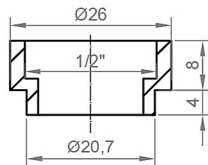

Wingrave Flat Panel 1800 x 510mm. Towel Rail Technical Drawing

A SECTION

B SECTION

C SECTION

D SECTION

E SECTION

Eastbrook 

Eastbrook Road, Gloucester GL4 3DB