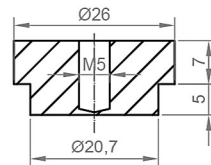

Wingrave Flat Panel 1800 x 510mm. Towel Rail Technical Drawing

A SECTION

B SECTION

C SECTION

D SECTION

E SECTION

Eastbrook 

Eastbrook Road, Gloucester GL4 3DB