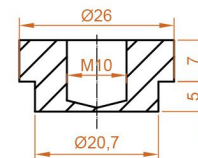

Wingrave Flat Panel 1200 x 610mm. Towel Rail Technical Drawing

A SECTION

B SECTION

C SECTION

D SECTION

E SECTION

Eastbrook 

Eastbrook Road, Gloucester GL4 3DB