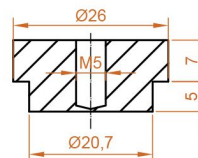

Wingrave Flat Panel 1200 x 610mm. Towel Rail Technical Drawing

A SECTION

B SECTION

C SECTION

D SECTION

E SECTION

Eastbrook 

Eastbrook Road, Gloucester GL4 3DB