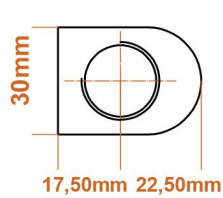

Wingrave Flat Panel 1200 x 610mm. Towel Rail Technical Drawing

A SECTION

B SECTION

C SECTION

D SECTION

E SECTION

Eastbrook 

Eastbrook Road, Gloucester GL4 3DB