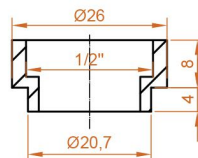

Wingrave Flat Panel 1200 x 610mm. Towel Rail Technical Drawing

A SECTION

B SECTION

C SECTION

D SECTION

E SECTION

Eastbrook 

Eastbrook Road, Gloucester GL4 3DB