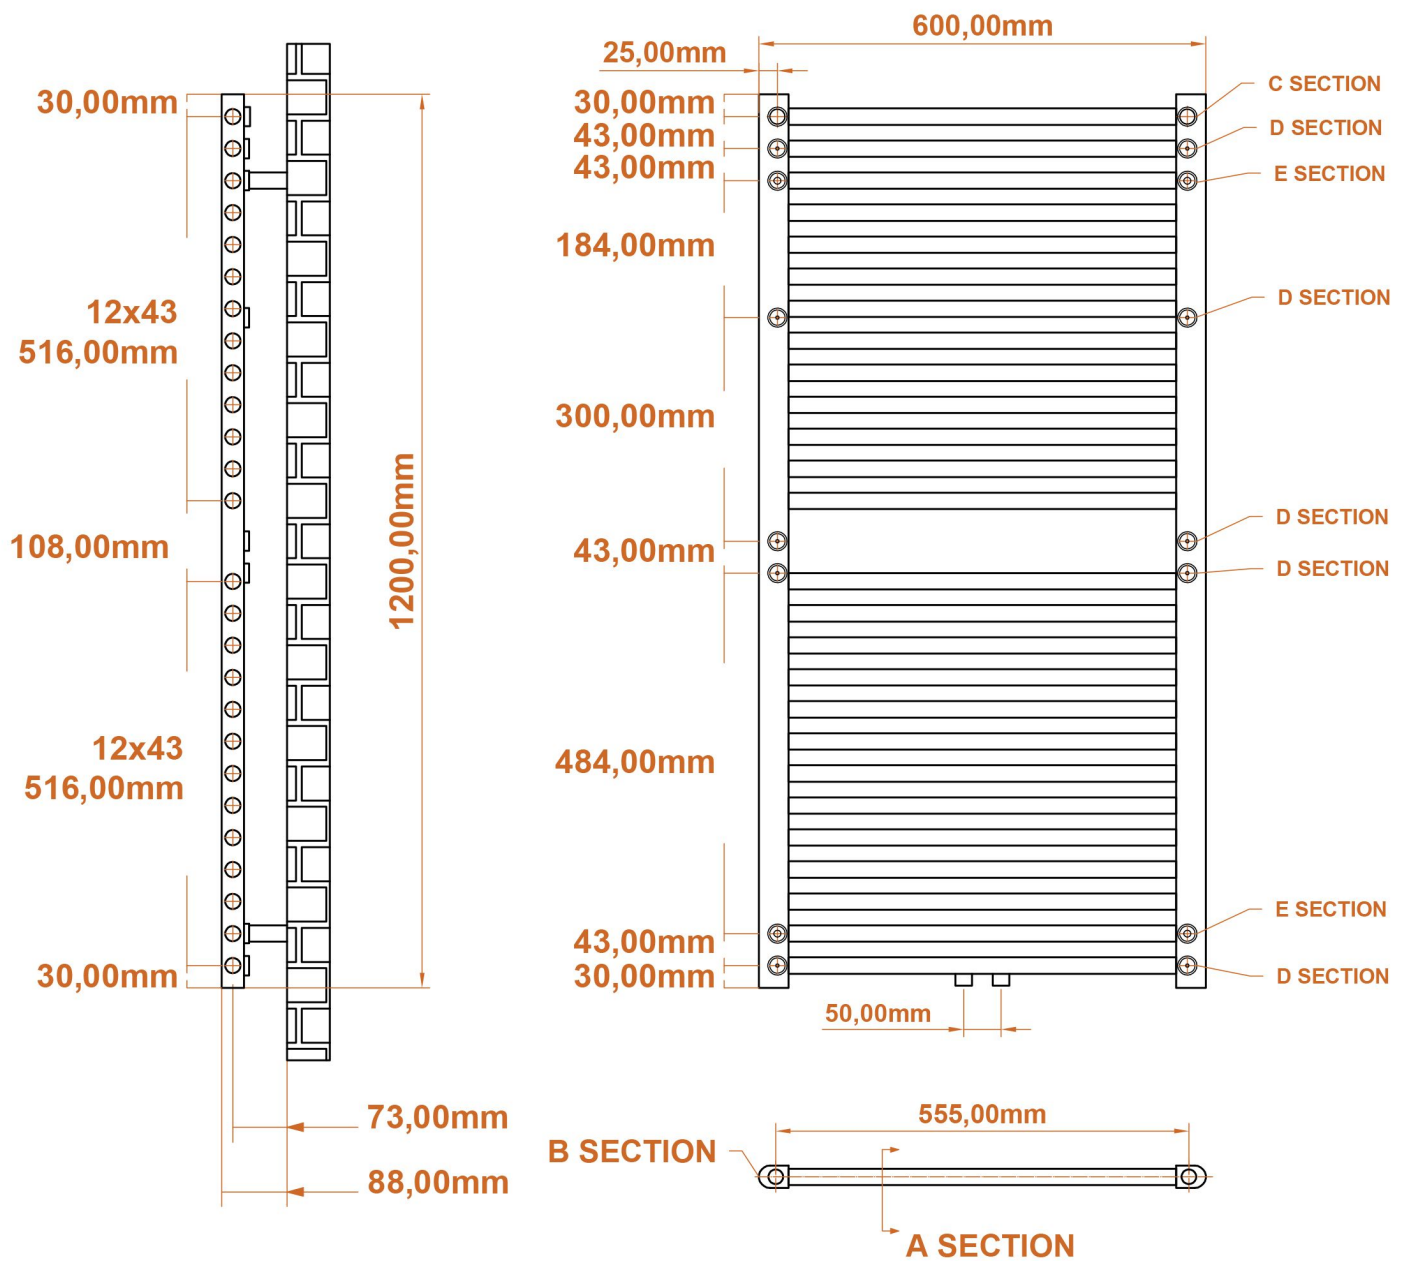

Wingrave Flat Panel 1200 x 610mm. Towel Rail Technical Drawing

A SECTION

B SECTION

C SECTION

D SECTION

E SECTION

Eastbrook 

Eastbrook Road, Gloucester GL4 3DB