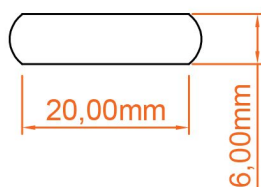

Wingrave Flat Panel Towel Hanger 510mm.

Technical Drawing

A SECTION

scale: 1/1

Eastbrook 

Eastbrook Road, Gloucester GL4 3DB

Technical Helpline : 01452 317890

Mon - Fri / 8am - 5pm