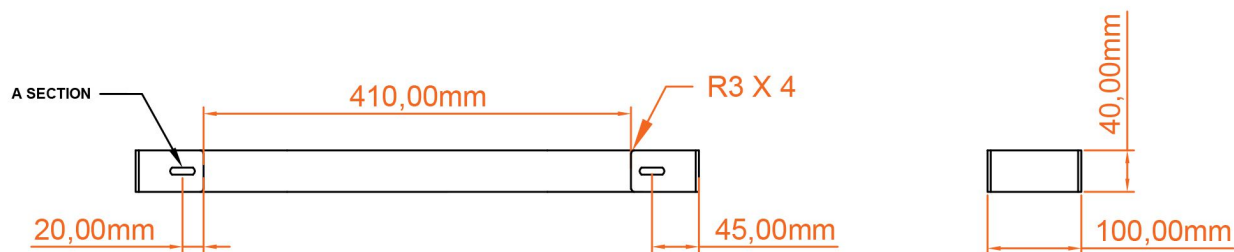

Wingrave Flat Panel Towel Hanger 510mm.

Technical Drawing

A SECTION

scale: 1/1

Eastbrook 

Eastbrook Road, Gloucester GL4 3DB

Technical Helpline : 01452 317890

Mon - Fri / 8am - 5pm