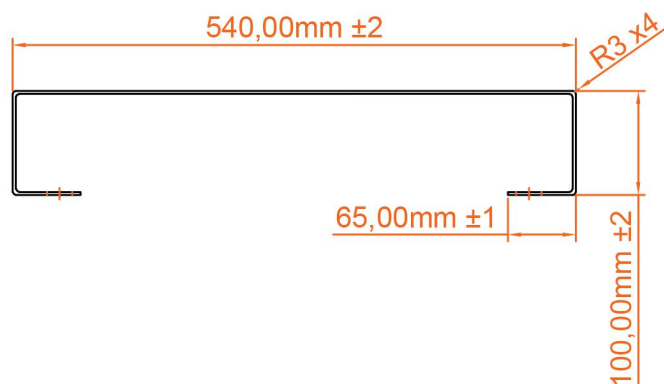

Wingrave Flat Panel Towel Hanger 510mm.

Technical Drawing

A SECTION

scale: 1/1

Eastbrook 

Eastbrook Road, Gloucester GL4 3DB

Technical Helpline : 01452 317890

Mon - Fri / 8am - 5pm