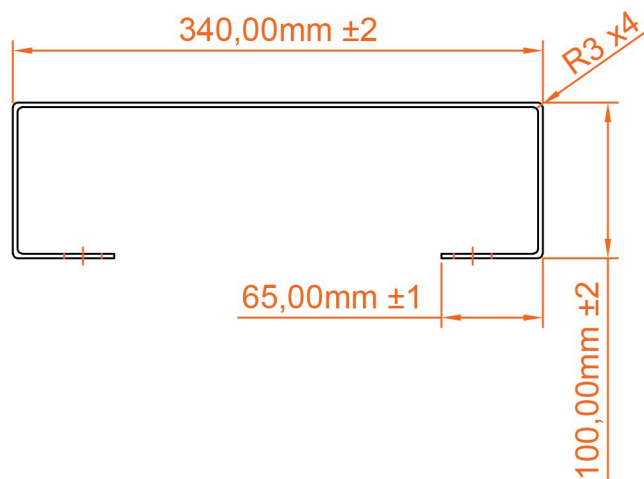

Wingrave Flat Panel Towel Hanger 310mm. Technical Drawing

scale: 1/1

Eastbrook 

Eastbrook Road, Gloucester GL4 3DB

Technical Helpline : 01452 317890

Mon - Fri / 8am - 5pm

Email : technical@eastbrookco.com