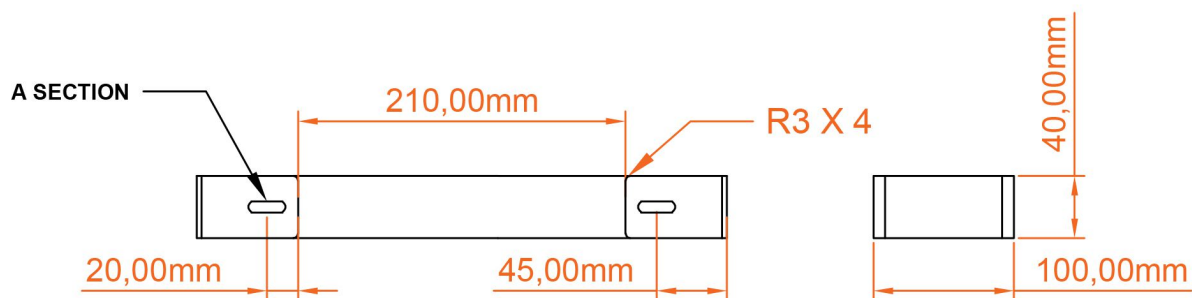

Wingrave Flat Panel Towel Hanger 310mm. Technical Drawing

scale: 1/1

Eastbrook 

Eastbrook Road, Gloucester GL4 3DB

Technical Helpline : 01452 317890

Mon - Fri / 8am - 5pm

Email : technical@eastbrookco.com