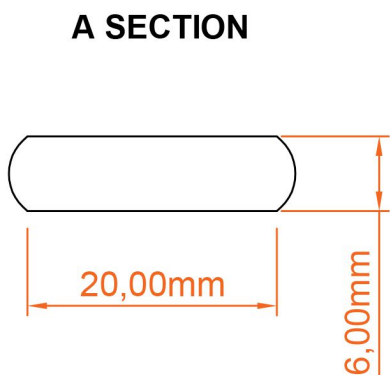

Wingrave Flat Panel Towel Hanger 310mm. Technical Drawing

scale: 1/1

Eastbrook 

Eastbrook Road, Gloucester GL4 3DB

Technical Helpline : 01452 317890

Mon - Fri / 8am - 5pm

Email : technical@eastbrookco.com