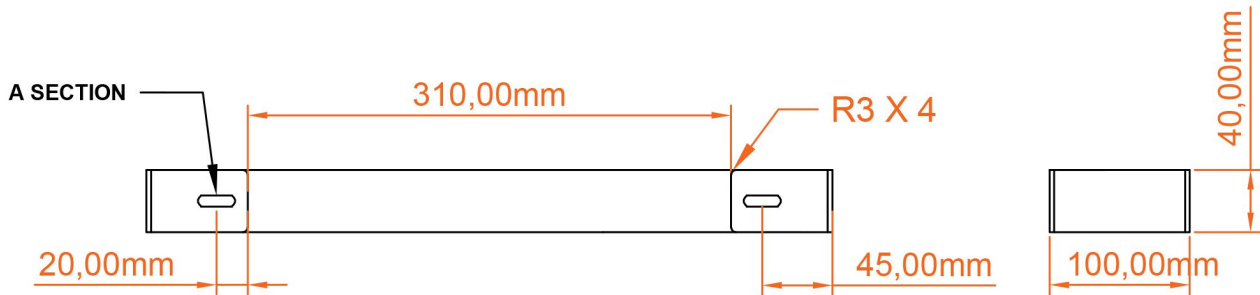

Wingrave Flat Panel Towel Hanger 410mm.

Technical Drawing

A SECTION

scale: 1/1

Eastbrook 

Eastbrook Road, Gloucester GL4 3DB

Technical Helpline : 01452 317890

Mon - Fri / 8am - 5pm