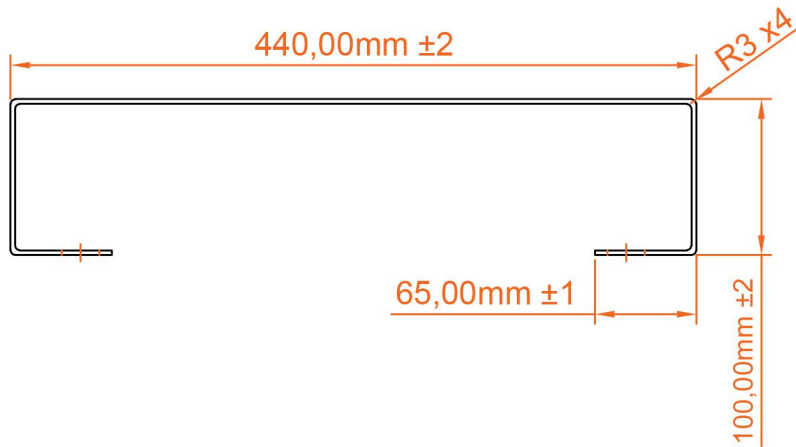

Wingrave Flat Panel Towel Hanger 410mm.

Technical Drawing

A SECTION

scale: 1/1

Eastbrook 

Eastbrook Road, Gloucester GL4 3DB

Technical Helpline : 01452 317890

Mon - Fri / 8am - 5pm