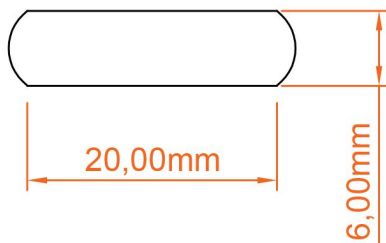

Wingrave Flat Panel Towel Hanger 410mm.

Technical Drawing

A SECTION

scale: 1/1

Eastbrook 

Eastbrook Road, Gloucester GL4 3DB

Technical Helpline : 01452 317890

Mon - Fri / 8am - 5pm