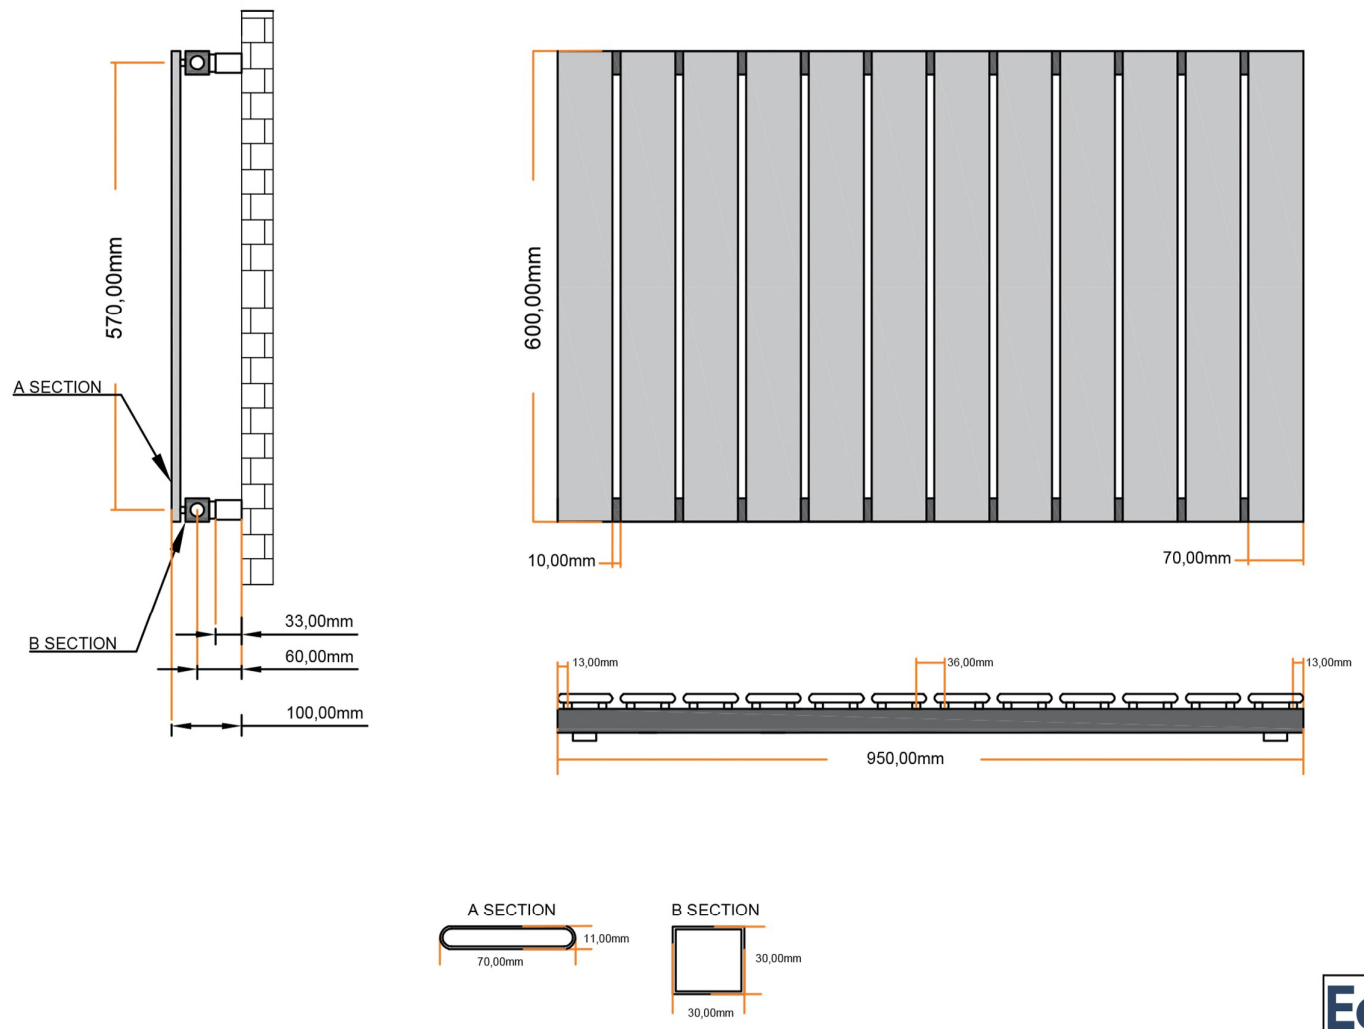

# Addington Type10 Chrome Horizontal 600 x 950mm.

## Technical Drawing

**Eastbrook** 

Eastbrook Road, Gloucester GL4 3DB  
Technical Helpline : 01452 317890  
Mon - Fri / 8am - 5pm  
Email : [technical@eastbrookco.com](mailto:technical@eastbrookco.com)