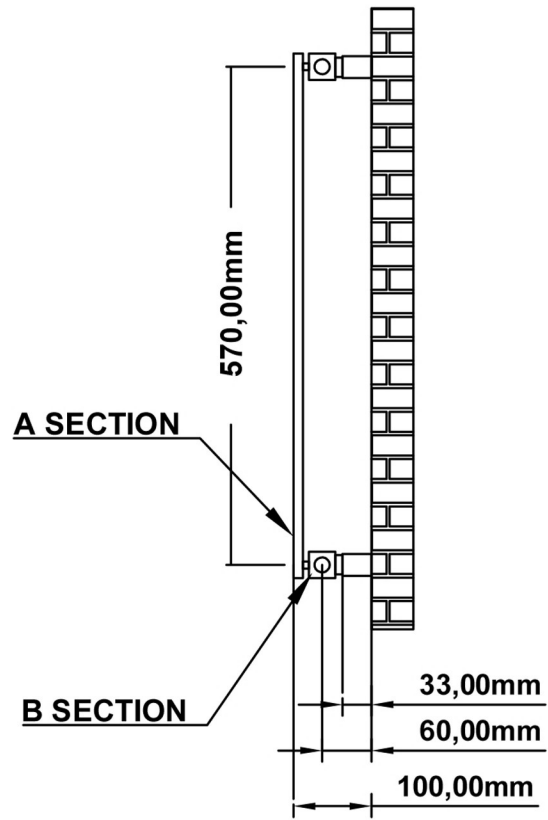

Deddington Horizontal 600 x 1110mm.

Technical Drawing

Eastbrook 

Eastbrook Road, Gloucester GL4 3DB

Technical Helpline : 01452 317890

Mon - Fri / 8am - 5pm

Email : technical@eastbrookco.com