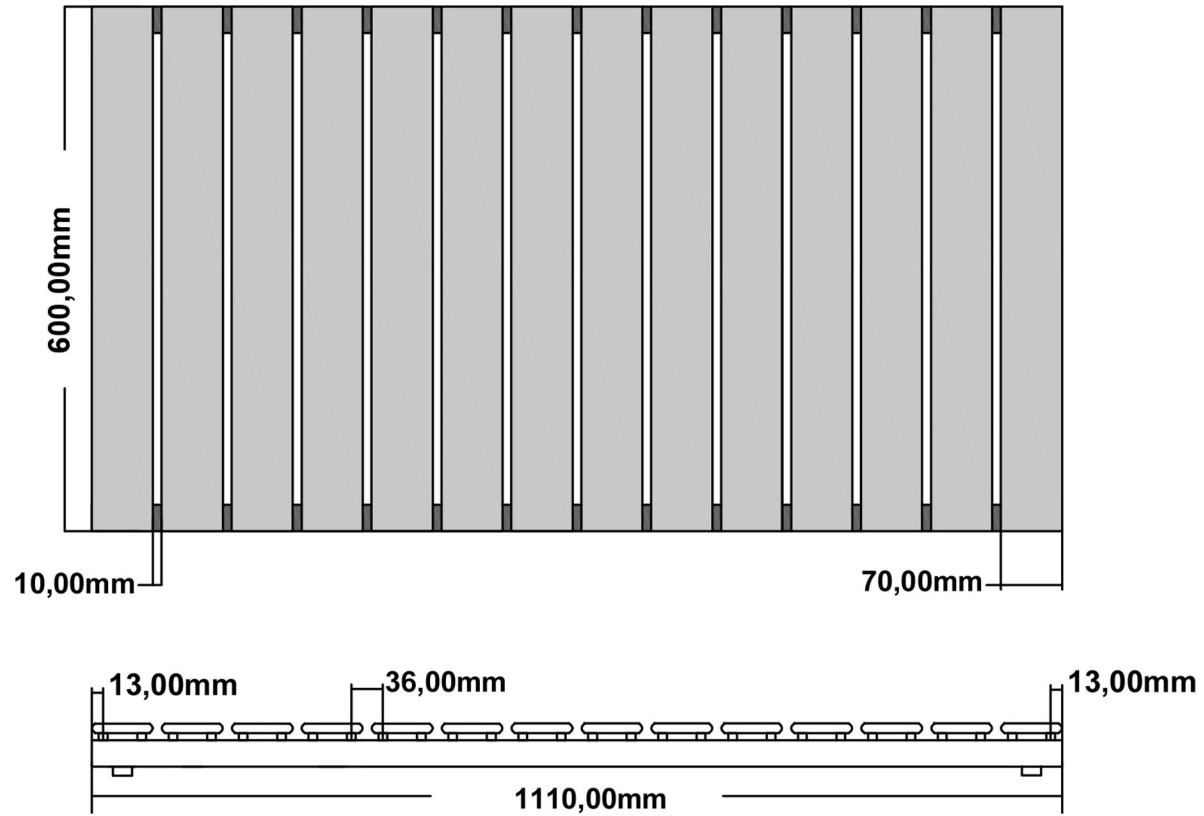

Deddington Horizontal 600 x 1110mm.

Technical Drawing

Eastbrook 

Eastbrook Road, Gloucester GL4 3DB

Technical Helpline : 01452 317890

Mon - Fri / 8am - 5pm

Email : technical@eastbrookco.com