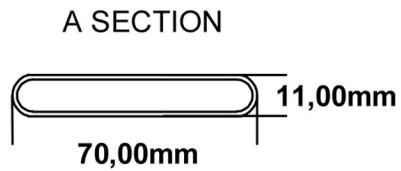

Deddington Horizontal 600 x 1110mm.

Technical Drawing

Eastbrook 

Eastbrook Road, Gloucester GL4 3DB

Technical Helpline : 01452 317890

Mon - Fri / 8am - 5pm

Email : technical@eastbrookco.com