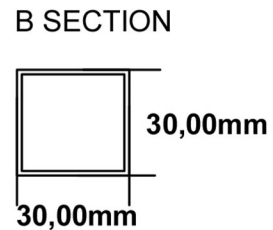

Deddington Horizontal 600 x 1110mm.

Technical Drawing

Eastbrook 

Eastbrook Road, Gloucester GL4 3DB

Technical Helpline : 01452 317890

Mon - Fri / 8am - 5pm

Email : technical@eastbrookco.com