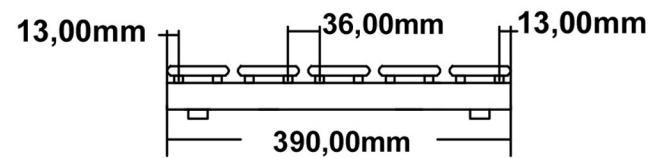

Deddington Horizontal 600 x 390mm.

Technical Drawing

Eastbrook 

Eastbrook Road, Gloucester GL4 3DB

Technical Helpline : 01452 317890

Mon - Fri / 8am - 5pm

Email : technical@eastbrookco.com