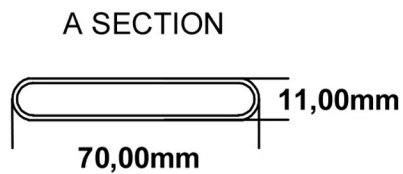

Deddington Horizontal 600 x 390mm.

Technical Drawing

Eastbrook 

Eastbrook Road, Gloucester GL4 3DB

Technical Helpline : 01452 317890

Mon - Fri / 8am - 5pm

Email : technical@eastbrookco.com