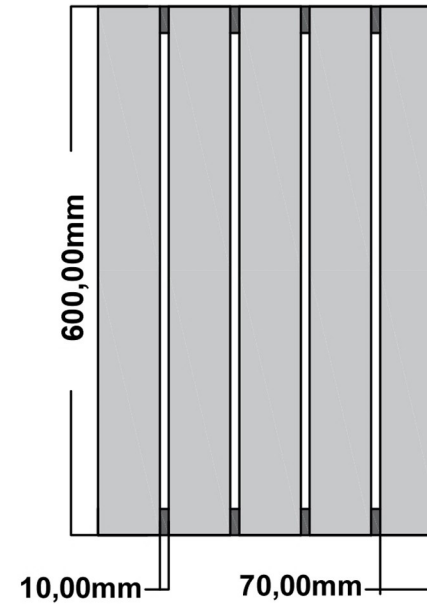

Deddington Horizontal 600 x 390mm.

Technical Drawing

Eastbrook 

Eastbrook Road, Gloucester GL4 3DB

Technical Helpline : 01452 317890

Mon - Fri / 8am - 5pm

Email : technical@eastbrookco.com