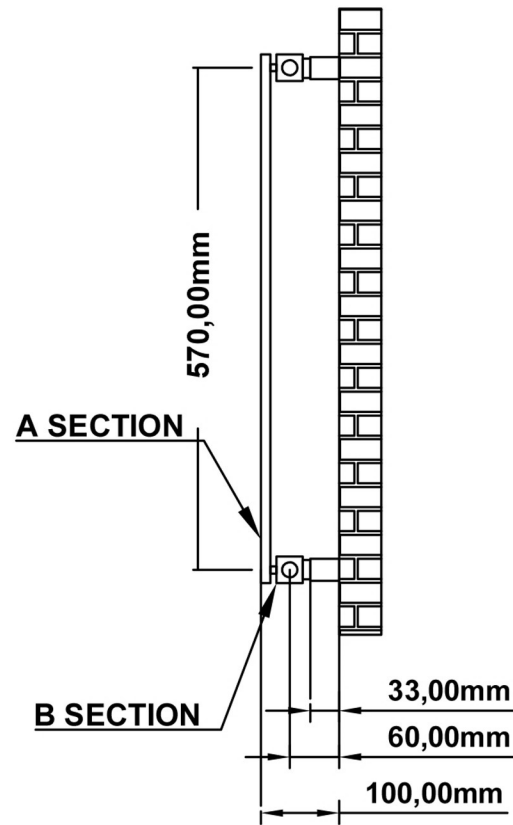

Deddington Horizontal 600 x 390mm.

Technical Drawing

Eastbrook 

Eastbrook Road, Gloucester GL4 3DB

Technical Helpline : 01452 317890

Mon - Fri / 8am - 5pm

Email : technical@eastbrookco.com