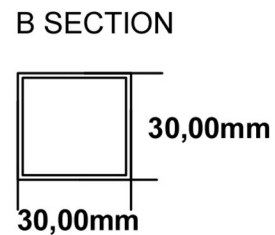

Deddington Horizontal 600 x 390mm.

Technical Drawing

Eastbrook 

Eastbrook Road, Gloucester GL4 3DB

Technical Helpline : 01452 317890

Mon - Fri / 8am - 5pm

Email : technical@eastbrookco.com