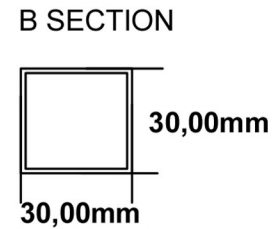

Deddington Horizontal 600 x 550mm.

Technical Drawing

Eastbrook 

Eastbrook Road, Gloucester GL4 3DB

Technical Helpline : 01452 317890

Mon - Fri / 8am - 5pm

Email : technical@eastbrookco.com