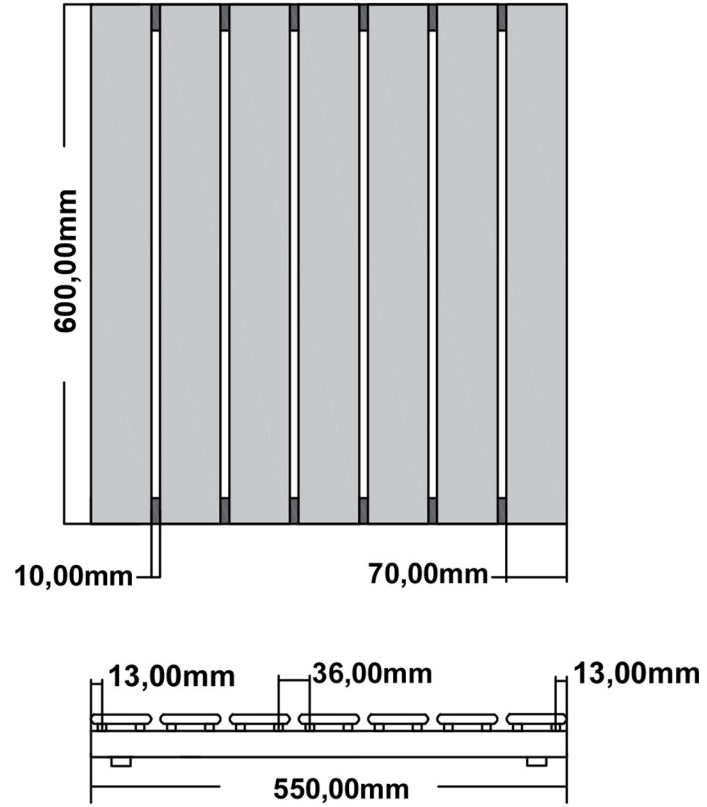

Deddington Horizontal 600 x 550mm.

Technical Drawing

Eastbrook 

Eastbrook Road, Gloucester GL4 3DB

Technical Helpline : 01452 317890

Mon - Fri / 8am - 5pm

Email : technical@eastbrookco.com