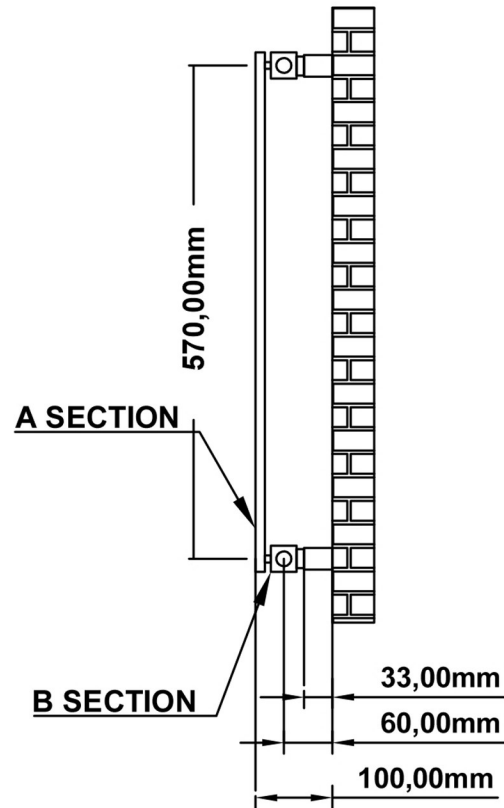

Deddington Horizontal 600 x 550mm.

Technical Drawing

Eastbrook 

Eastbrook Road, Gloucester GL4 3DB

Technical Helpline : 01452 317890

Mon - Fri / 8am - 5pm

Email : technical@eastbrookco.com