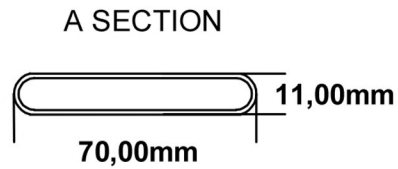

Deddington Horizontal 600 x 550mm.

Technical Drawing

Eastbrook 

Eastbrook Road, Gloucester GL4 3DB

Technical Helpline : 01452 317890

Mon - Fri / 8am - 5pm

Email : technical@eastbrookco.com