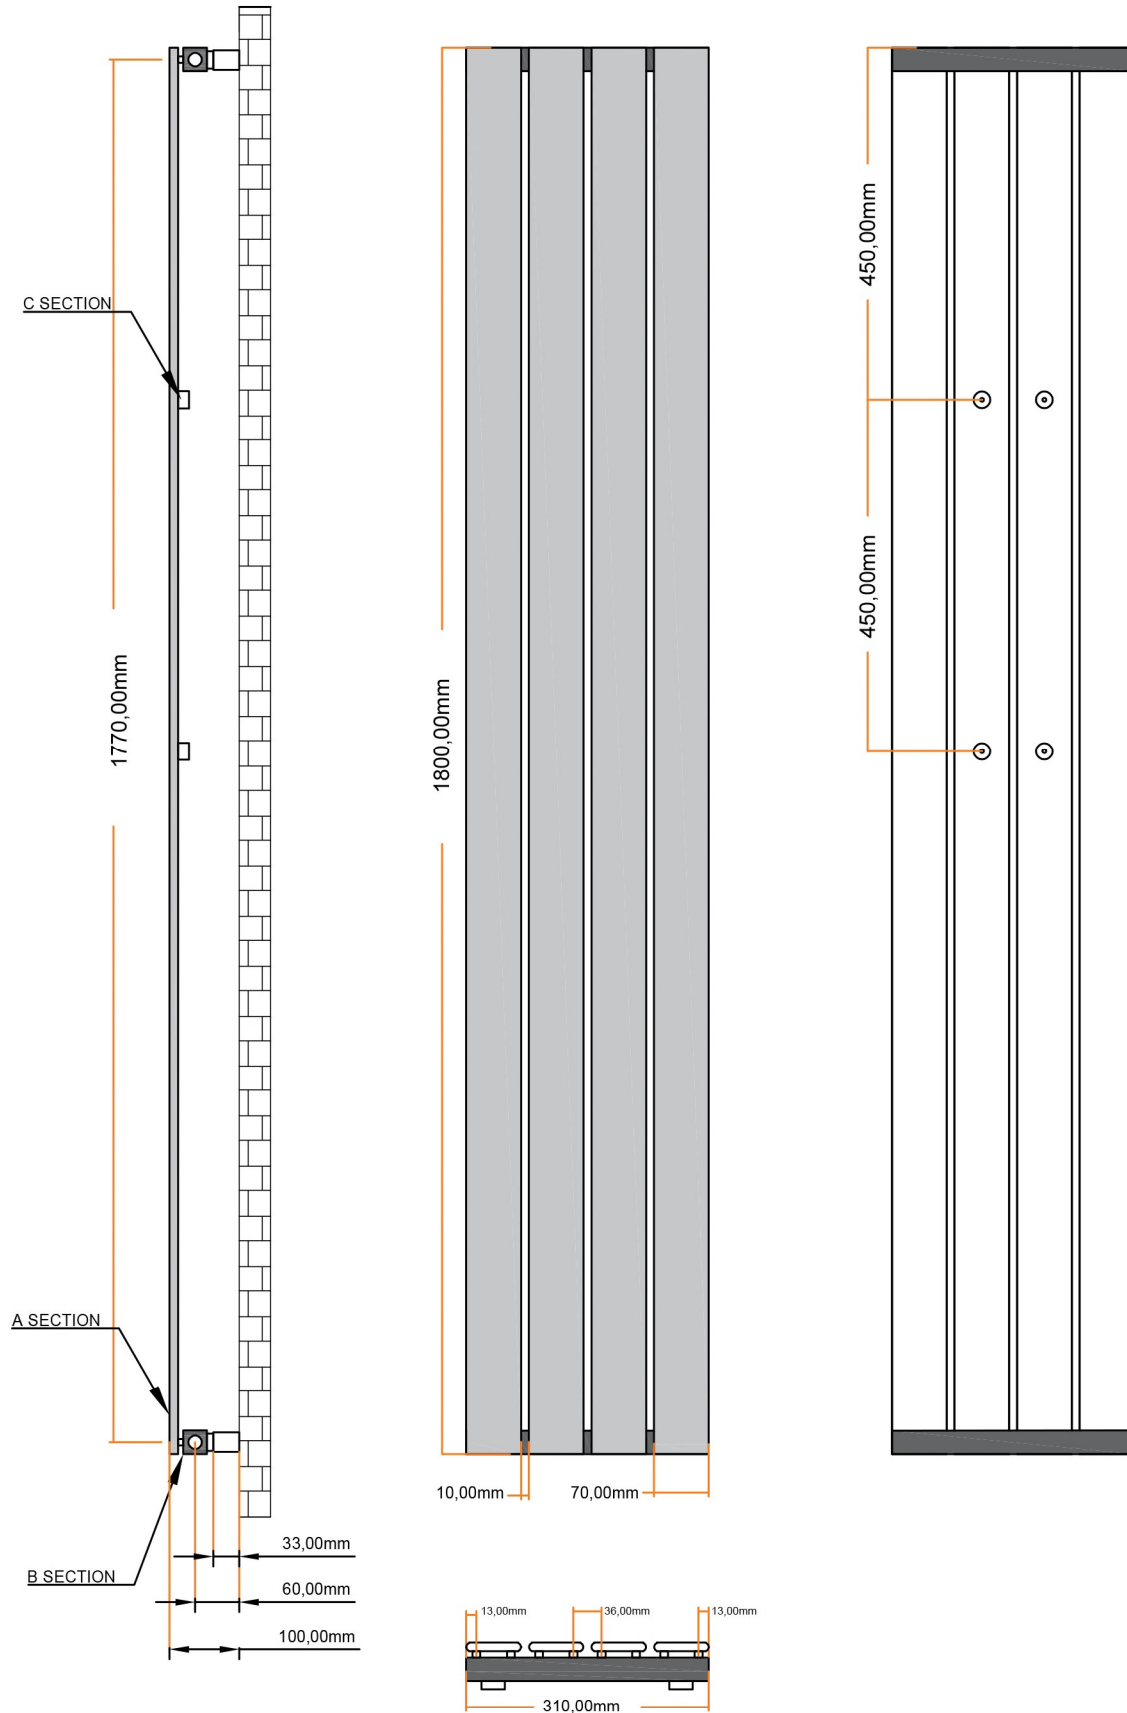

# Dedington Vertical 1800 x 310mm. Technical Drawing

**Eastbrook**   
 Eastbrook Road, Gloucester GL4 3DB  
 Technical Helpline : 01452 317890  
 Mon - Fri / 8am - 5pm  
 Email : technical@eastbrookco.com