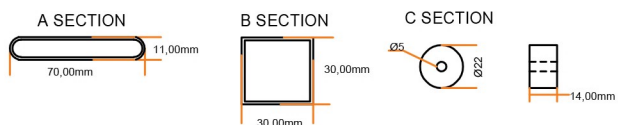

# Dedington Vertical 1800 x 310mm. Technical Drawing

**Eastbrook**   
 Eastbrook Road, Gloucester GL4 3DB  
 Technical Helpline : 01452 317890  
 Mon - Fri / 8am - 5pm  
 Email : technical@eastbrookco.com