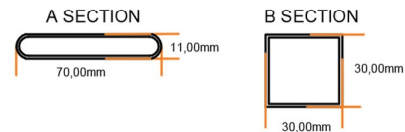

Deddington Horizontal 600 x 630mm. Technical Drawing

Eastbrook 

Eastbrook Road, Gloucester GL4 3DB

Technical Helpline : 01452 317890

Mon - Fri / 8am - 5pm

Email : technical@eastbrookco.com