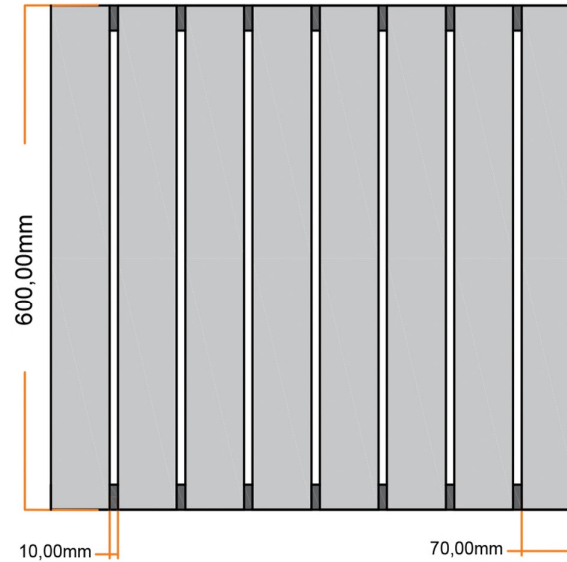

Deddington Horizontal 600 x 630mm. Technical Drawing

Eastbrook 

Eastbrook Road, Gloucester GL4 3DB

Technical Helpline : 01452 317890

Mon - Fri / 8am - 5pm

Email : technical@eastbrookco.com