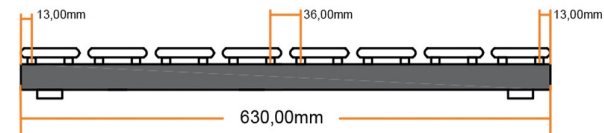

Deddington Horizontal 600 x 630mm. Technical Drawing

Eastbrook 

Eastbrook Road, Gloucester GL4 3DB

Technical Helpline : 01452 317890

Mon - Fri / 8am - 5pm

Email : technical@eastbrookco.com