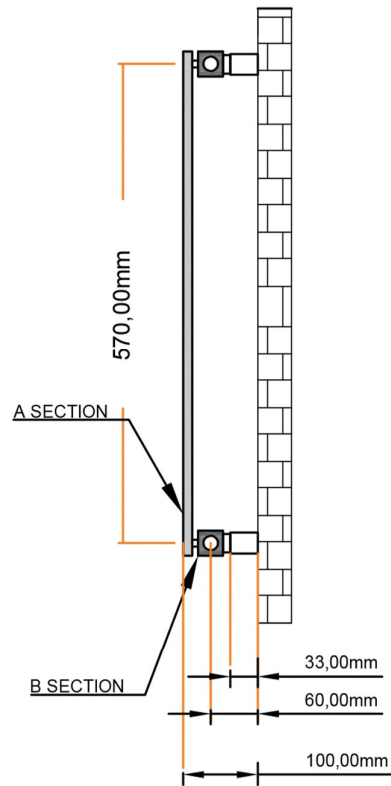

Deddington Horizontal 600 x 630mm. Technical Drawing

Eastbrook 

Eastbrook Road, Gloucester GL4 3DB

Technical Helpline : 01452 317890

Mon - Fri / 8am - 5pm

Email : technical@eastbrookco.com