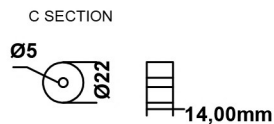

Dedington Vertical 1800 x 390mm. Technical Drawing

Eastbrook 

Eastbrook Road, Gloucester GL4 3DB
 Technical Helpline : 01452 317890
 Mon - Fri / 8am - 5pm
 Email : technical@eastbrookco.com