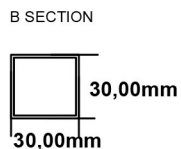

Dedington Vertical 1800 x 390mm. Technical Drawing

Eastbrook 

Eastbrook Road, Gloucester GL4 3DB
 Technical Helpline : 01452 317890
 Mon - Fri / 8am - 5pm
 Email : technical@eastbrookco.com