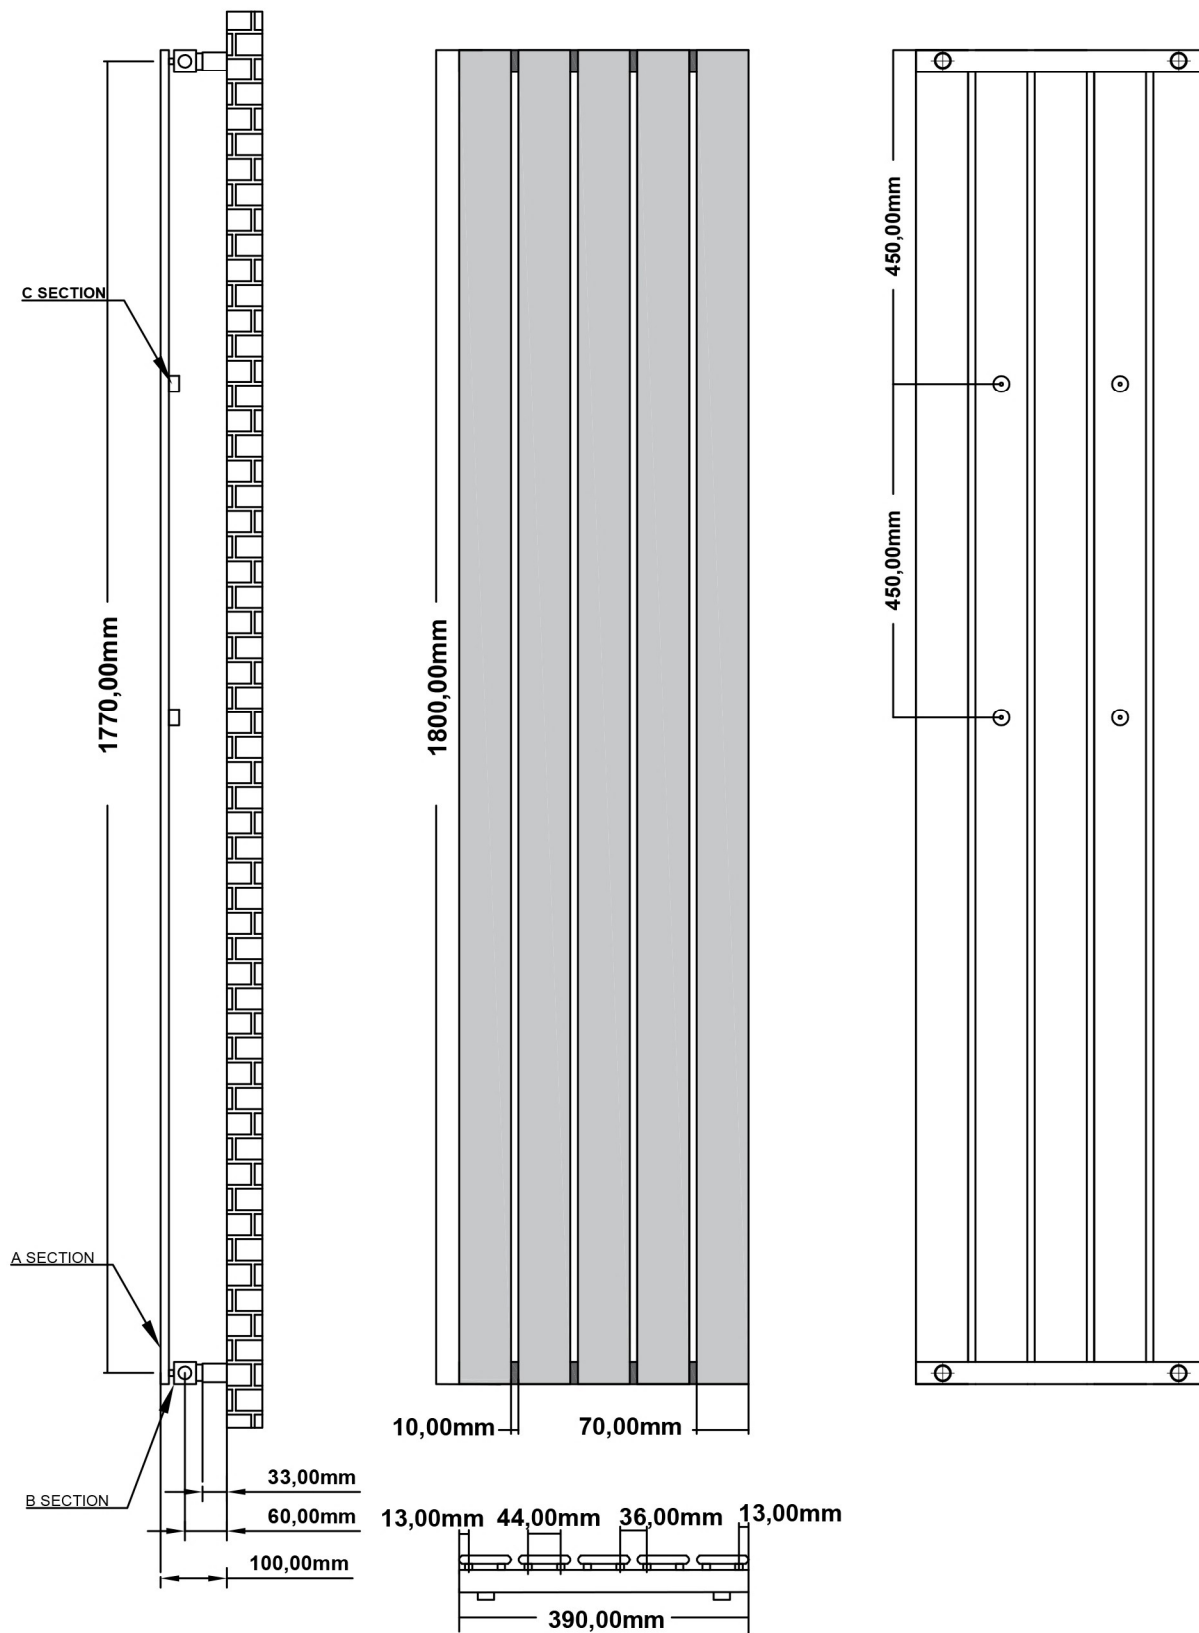

Dedington Vertical 1800 x 390mm. Technical Drawing

Eastbrook 

Eastbrook Road, Gloucester GL4 3DB
 Technical Helpline : 01452 317890
 Mon - Fri / 8am - 5pm
 Email : technical@eastbrookco.com