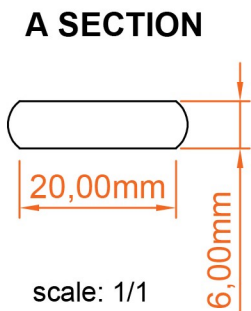

Deddington 390mm Towel Hanger

Technical Drawing

Eastbrook

Eastbrook Road, Gloucester GL4 3DB

Technical Helpline : 01452 317890

Mon - Fri / 8am - 5pm

Email : technical@eastbrookco.com