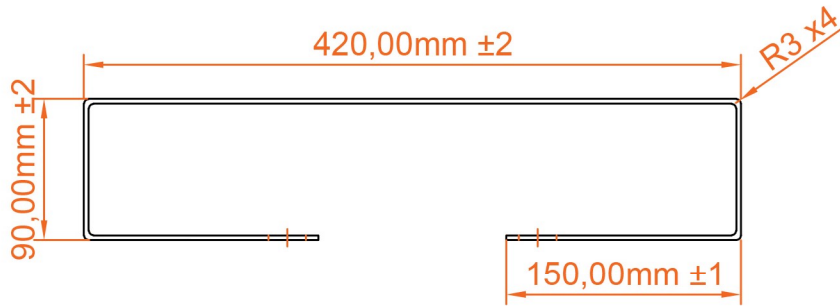

Deddington 390mm Towel Hanger

Technical Drawing

Eastbrook

Eastbrook Road, Gloucester GL4 3DB

Technical Helpline : 01452 317890

Mon - Fri / 8am - 5pm

Email : technical@eastbrookco.com