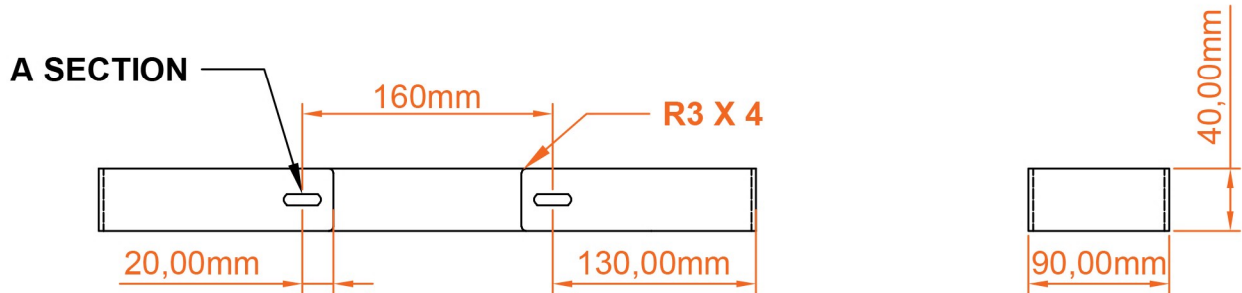

Deddington 390mm Towel Hanger

Technical Drawing

Eastbrook

Eastbrook Road, Gloucester GL4 3DB

Technical Helpline : 01452 317890

Mon - Fri / 8am - 5pm

Email : technical@eastbrookco.com