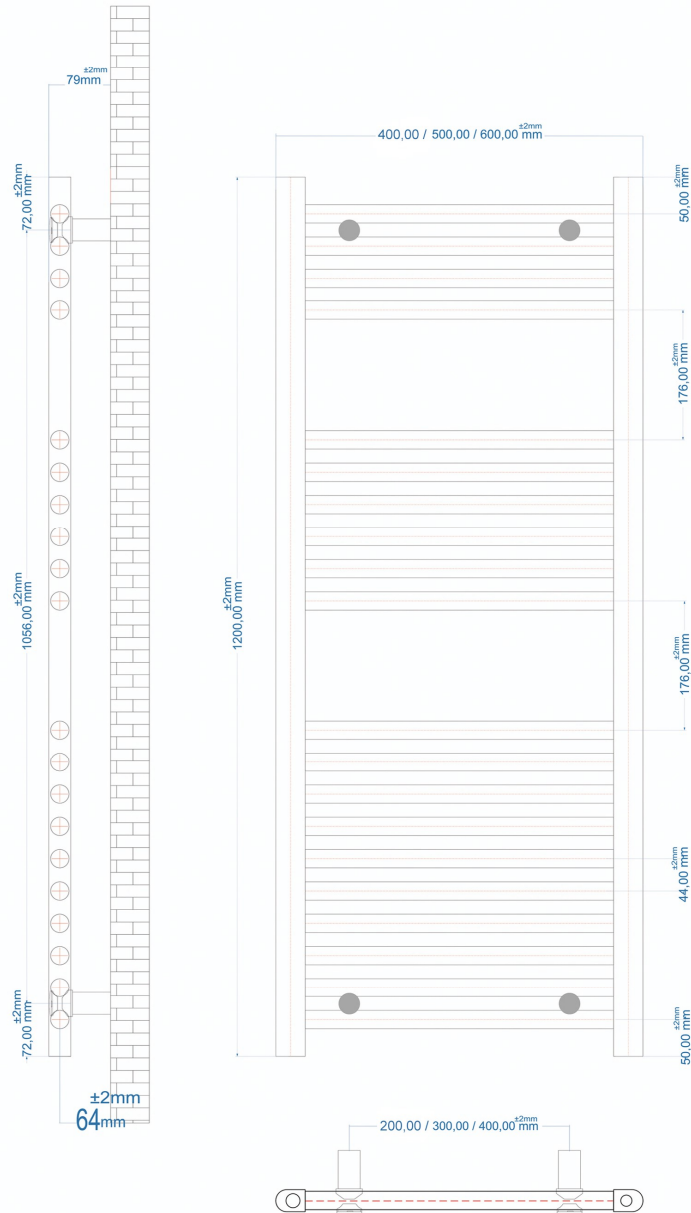

DATASHEET

Image

General Information

Product:	89.0578
Description:	Westward 1200 x 400 Straight Multirail
Website Link:	(Click Here)
Product Type:	Towel Rail
Brand:	Eastbrook Company
Colour:	Gloss White
Material:	Mild Steel
Height (mm):	1200mm
Width (mm):	400mm
Net Weight (kg):	7.7kg
Product Range:	Westward

Product Specifications

Warranty:	5 Year(s)
Supplied with fixings:	Yes
BTU $\Delta T50^{\circ}\text{C}$:	1466
BTU $\Delta T60^{\circ}\text{C}$:	1877
Watts $\Delta T50^{\circ}\text{C}$:	430
Watts $\Delta T60^{\circ}\text{C}$:	550

Drawing

Westward Straight Towel Rail 1200 x 400/500/600mm. Technical Drawing

Eastbrook 
Eastbrook Road, Gloucester GL4 3DB
Technical Helpline : 01452 317890
Mon - Fri / 8am - 5pm
Email : technical@eastbrookco.com