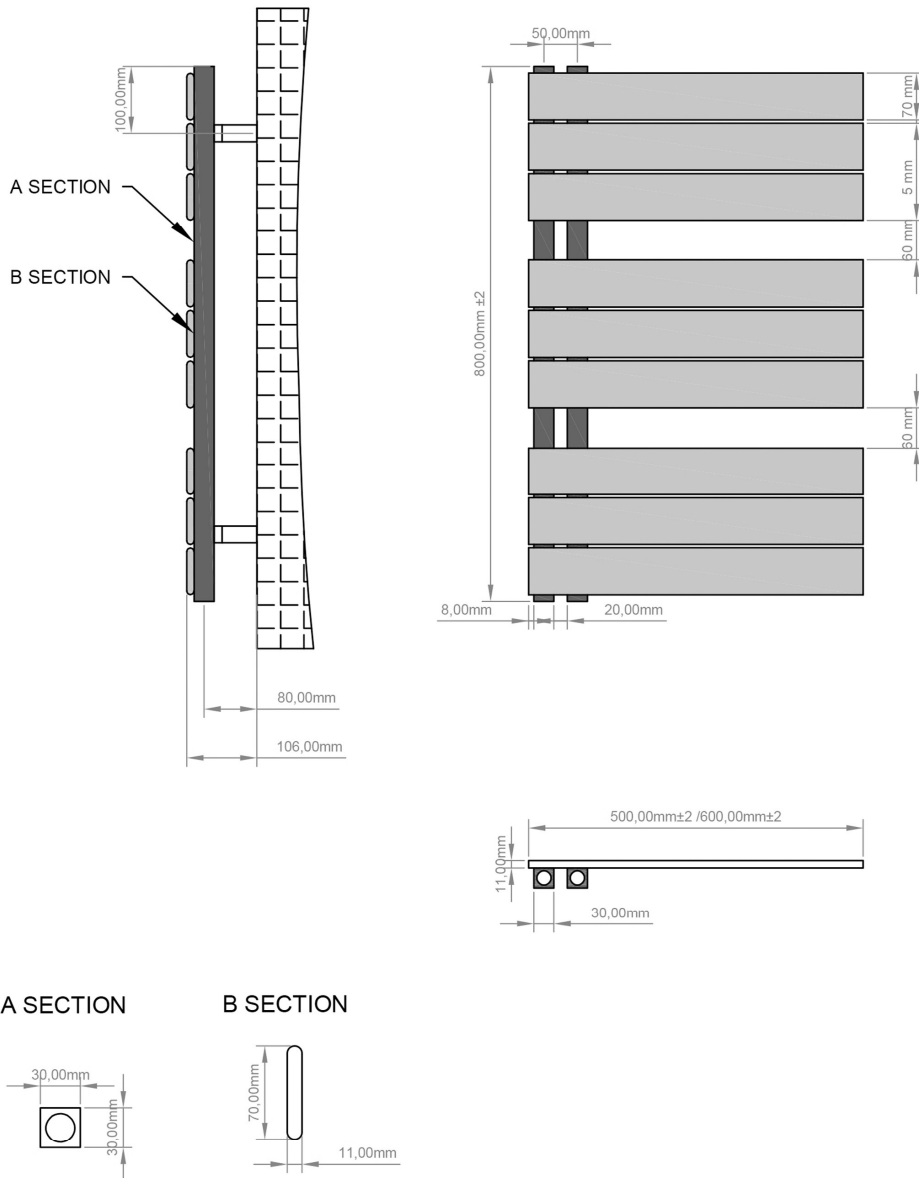

DATASHEET

Image

General Information

Product:	89.0614
Description:	Helmsley 800 x 500 Towel Rail
Website Link:	(Click Here)
Product Type:	Towel Rail
Brand:	Eastbrook Company
Colour:	Matt White
Material:	Mild Steel
Height (mm):	800mm
Width (mm):	500mm
Net Weight (kg):	10.43kg
Product Range:	Helmsley

Product Specifications

Warranty:	5 Year(s)
Supplied with fixings:	Yes
BTU $\Delta T50^{\circ}\text{C}$:	1166
BTU $\Delta T60^{\circ}\text{C}$:	1492
Watts $\Delta T50^{\circ}\text{C}$:	342
Watts $\Delta T60^{\circ}\text{C}$:	437

Drawing

Helmsley 800 x 500/600mm. Technical Drawing

A SECTION

B SECTION

scale: 1/2

Eastbrook 
Eastbrook Road, Gloucester GL4 3DB
Technical Helpline : 01452 317890
Mon - Fri / 8am - 5pm
Email : technical@eastbrookco.com