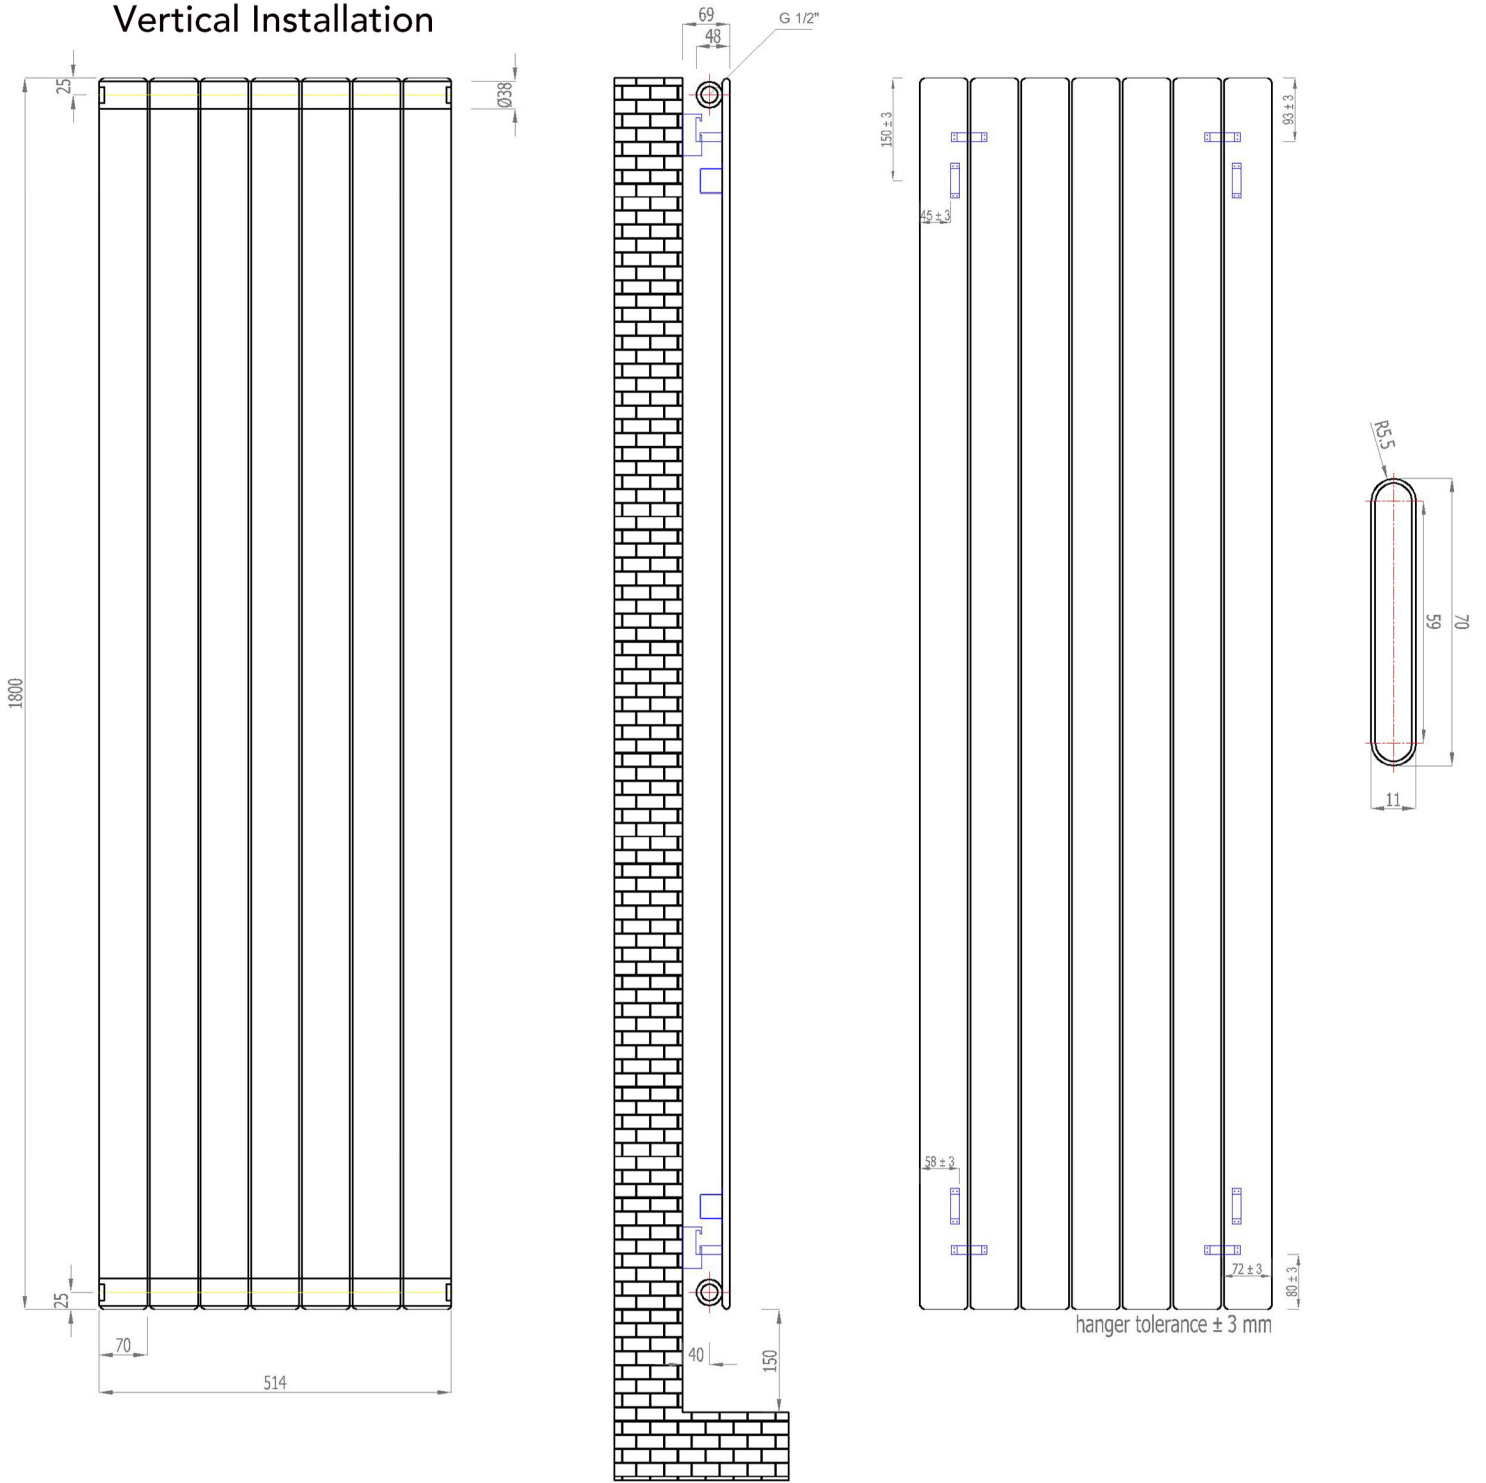

Addington Type10
1800 x 514 mm

Vertical Installation

Horizontal Installation

Vertical Installation :

Tappings : 514mm.
Tappings from wall : 40mm.
Distance from wall : 69mm.

Horizontal Installation :

Tappings : 1750mm.
Tappings from wall : 40mm.
Distance from wall : 69mm.