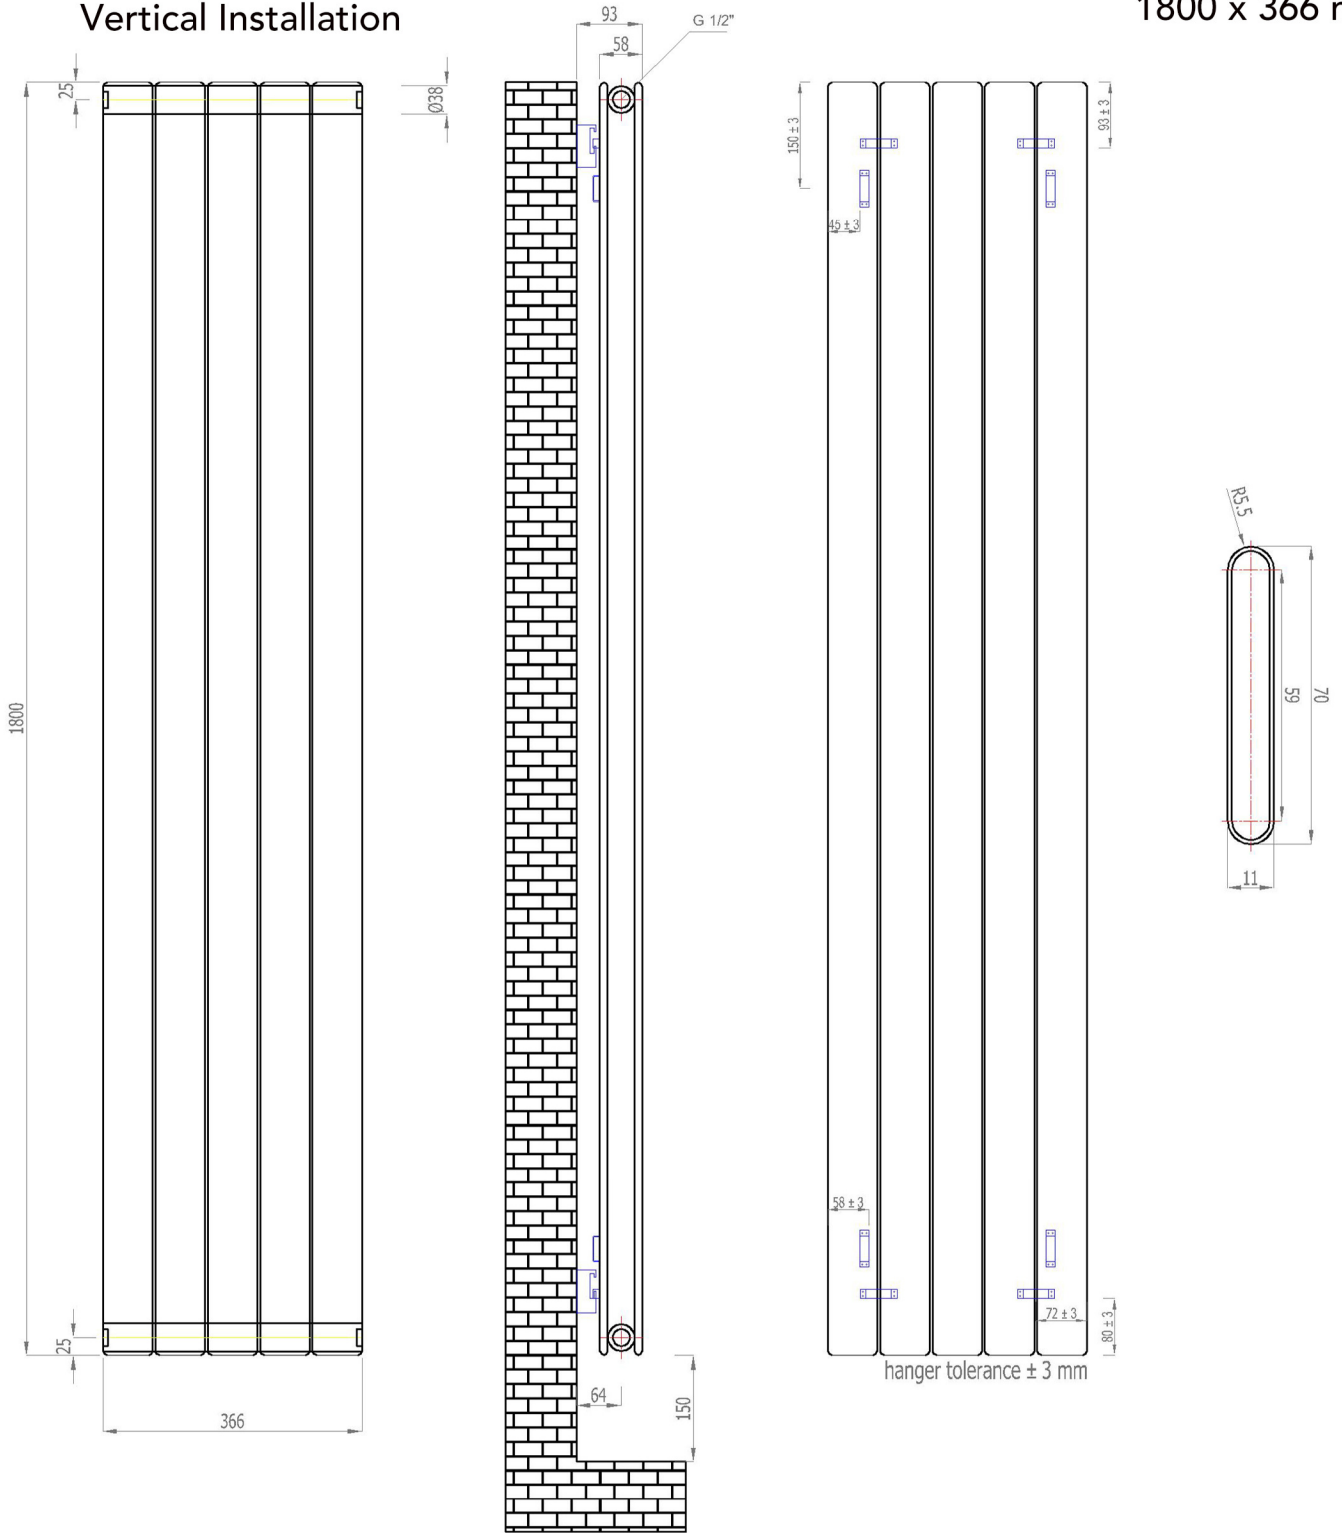

Addington Type20
1800 x 366 mm

Vertical Installation

Horizontal Installation

Vertical Installation :	Horizontal Installation :
Tappings : 366mm.	Tappings : 1750mm.
Tappings from wall : 64mm.	Tappings from wall : 64mm.
Distance from wall : 93mm.	Distance from wall : 93mm.