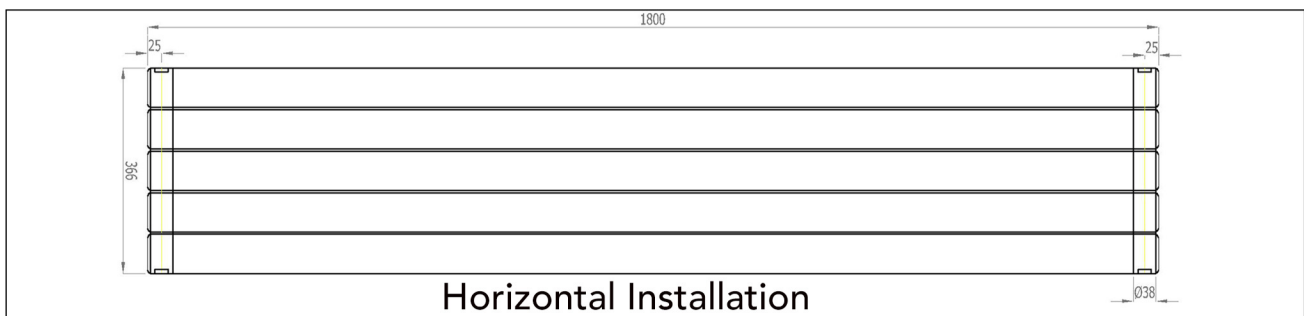

Addington Type20
1800 x 366 mm

Vertical Installation

Horizontal Installation

Vertical Installation :	Horizontal Installation :
Tappings : 366mm.	Tappings : 1750mm.
Tappings from wall : 64mm.	Tappings from wall : 64mm.
Distance from wall : 93mm.	Distance from wall : 93mm.