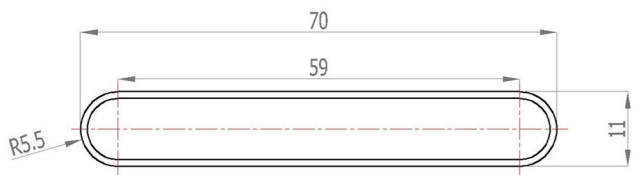

**Addington Type10**  
600 x 588 mm

hanger tolerance ± 3 mm

<b>Vertical Installation :</b>	<b>Horizontal Installation :</b>
Tappings : 588mm.	Tappings : 550mm.
Tappings from wall : 40mm.	Tappings from wall : 40mm.
Distance from wall : 69mm.	Distance from wall : 69mm.