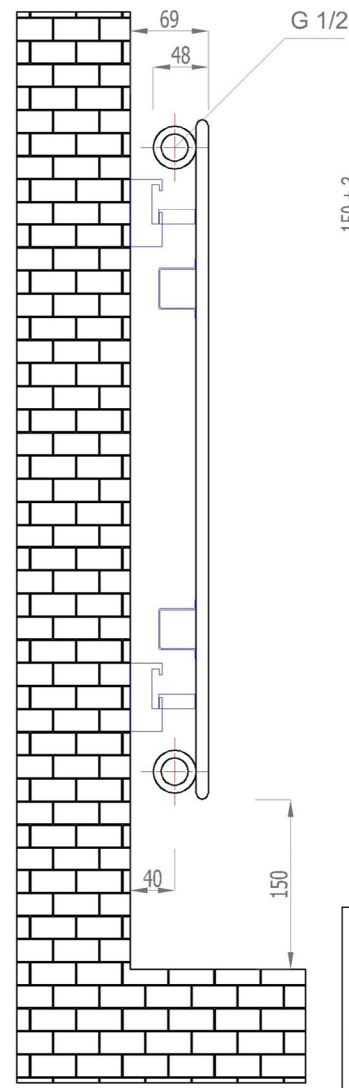

**Addington Type10**  
600 x 588 mm

hanger tolerance ± 3 mm

<b>Vertical Installation :</b>	<b>Horizontal Installation :</b>
Tappings : 588mm.	Tappings : 550mm.
Tappings from wall : 40mm.	Tappings from wall : 40mm.
Distance from wall : 69mm.	Distance from wall : 69mm.