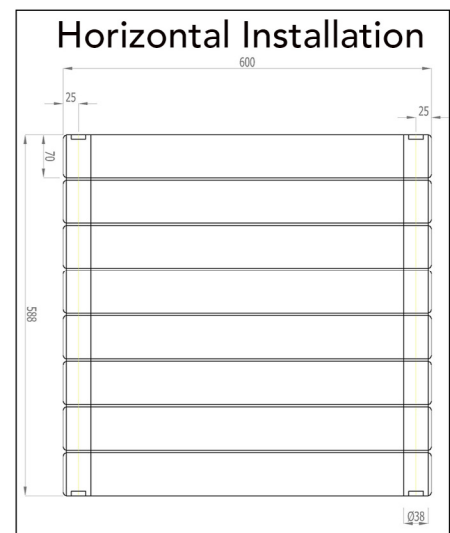

**Addington Type10**  
600 x 588 mm

hanger tolerance ± 3 mm

<b>Vertical Installation :</b>	<b>Horizontal Installation :</b>
Tappings : 588mm.	Tappings : 550mm.
Tappings from wall : 40mm.	Tappings from wall : 40mm.
Distance from wall : 69mm.	Distance from wall : 69mm.