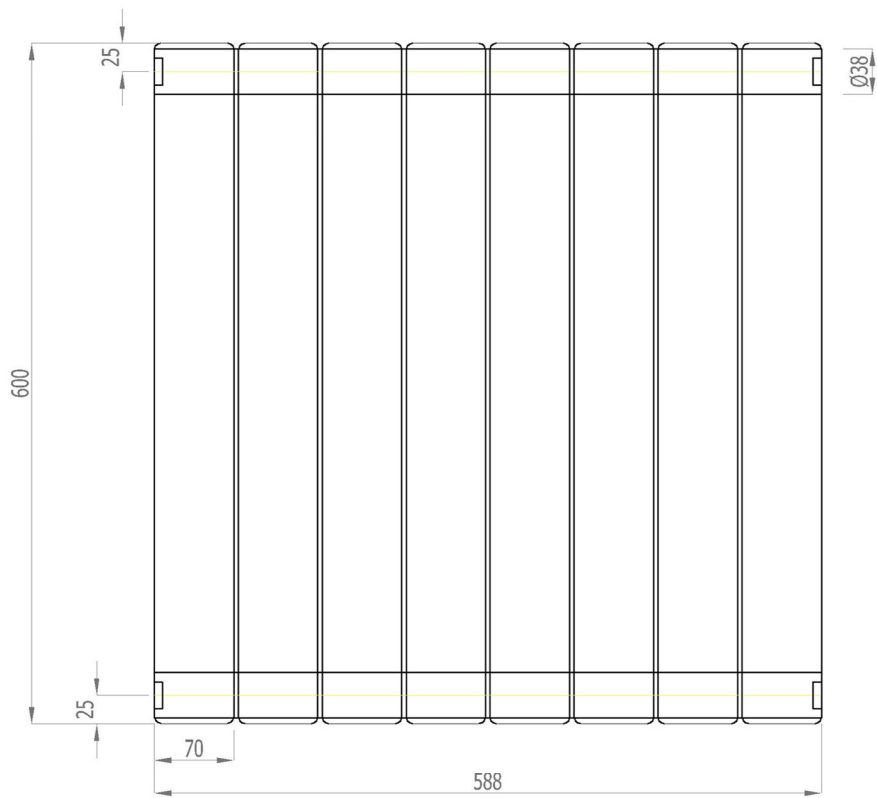

**Addington Type10**  
600 x 588 mm

hanger tolerance ± 3 mm

<b>Vertical Installation :</b>	<b>Horizontal Installation :</b>
Tappings : 588mm.	Tappings : 550mm.
Tappings from wall : 40mm.	Tappings from wall : 40mm.
Distance from wall : 69mm.	Distance from wall : 69mm.