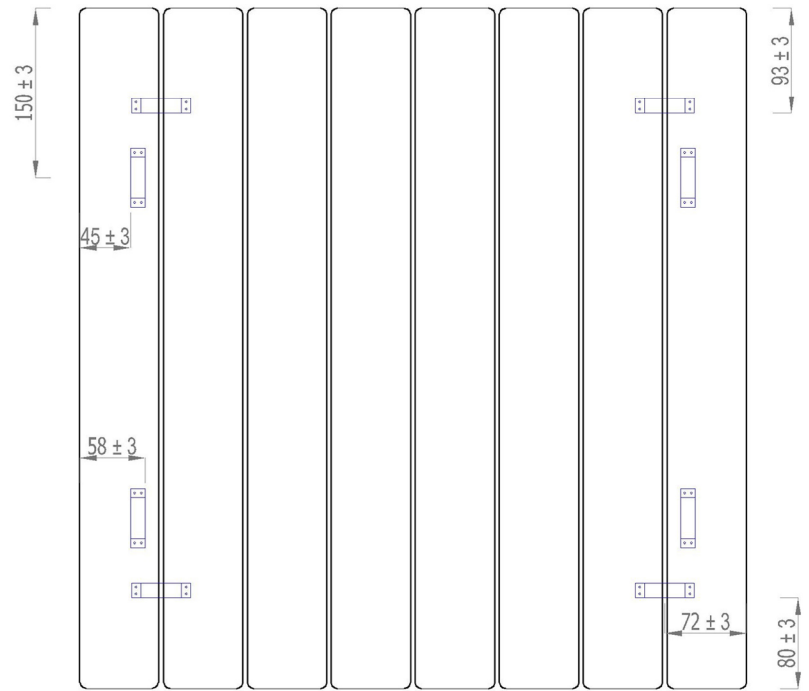

**Addington Type10**  
600 x 588 mm

hanger tolerance ± 3 mm

<b>Vertical Installation :</b>	<b>Horizontal Installation :</b>
Tappings : 588mm.	Tappings : 550mm.
Tappings from wall : 40mm.	Tappings from wall : 40mm.
Distance from wall : 69mm.	Distance from wall : 69mm.