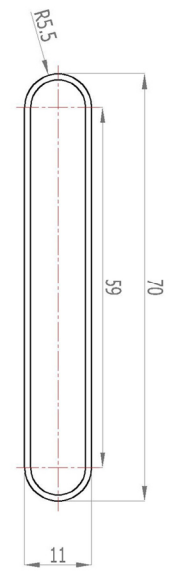

Addington Type10
1000 x 514 mm

Vertical Installation

hanger tolerance ± 3 mm

Vertical Installation :	Horizontal Installation :
Tappings : 514mm.	Tappings : 950mm.
Tappings from wall : 40mm.	Tappings from wall : 40mm.
Distance from wall : 69mm.	Distance from wall : 69mm.