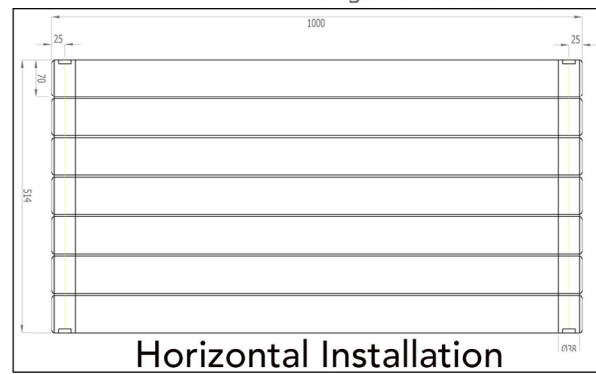

Addington Type10
1000 x 514 mm

Vertical Installation

hanger tolerance ± 3 mm

Vertical Installation :	Horizontal Installation :
Tappings : 514mm.	Tappings : 950mm.
Tappings from wall : 40mm.	Tappings from wall : 40mm.
Distance from wall : 69mm.	Distance from wall : 69mm.