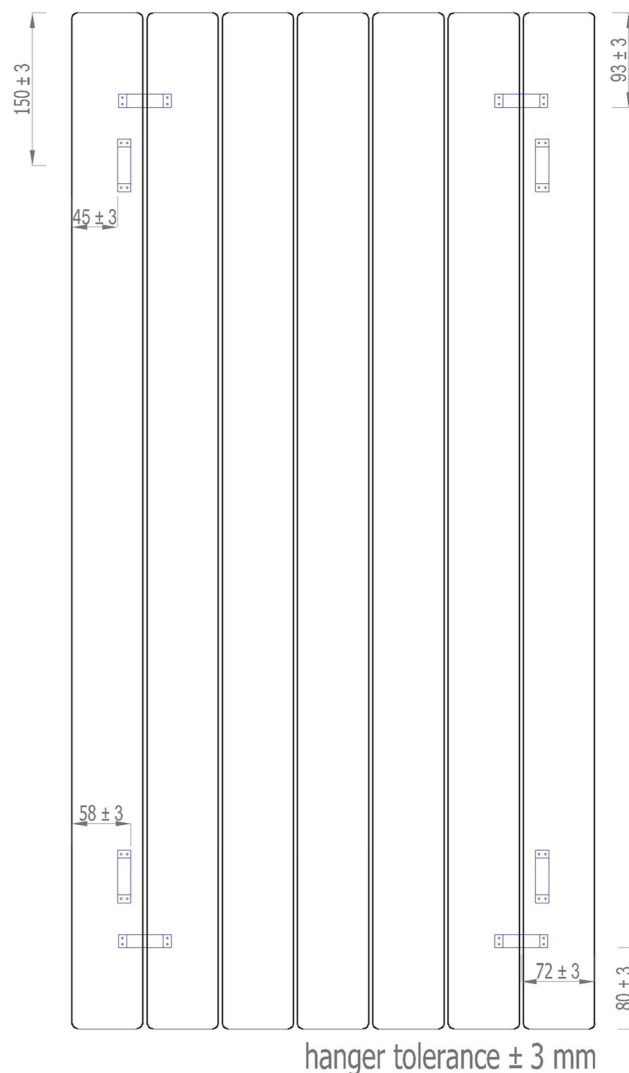

Addington Type10
1000 x 514 mm

Vertical Installation

hanger tolerance ± 3 mm

Vertical Installation :	Horizontal Installation :
Tappings : 514mm.	Tappings : 950mm.
Tappings from wall : 40mm.	Tappings from wall : 40mm.
Distance from wall : 69mm.	Distance from wall : 69mm.