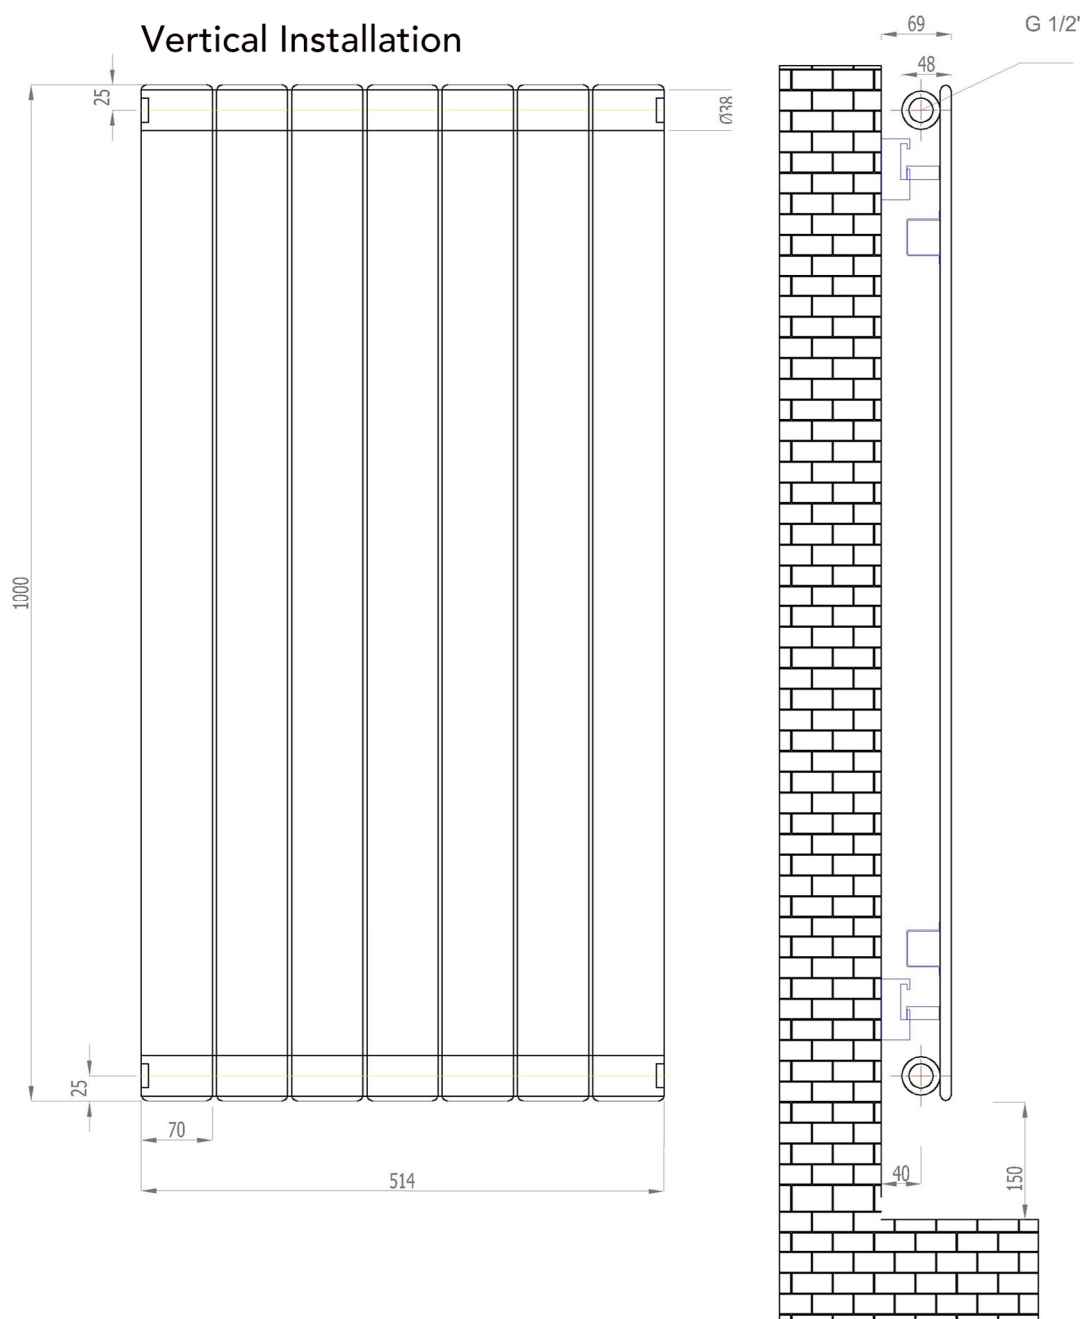

Addington Type10
1000 x 514 mm

Vertical Installation

hanger tolerance ± 3 mm

Vertical Installation :	Horizontal Installation :
Tappings : 514mm.	Tappings : 950mm.
Tappings from wall : 40mm.	Tappings from wall : 40mm.
Distance from wall : 69mm.	Distance from wall : 69mm.