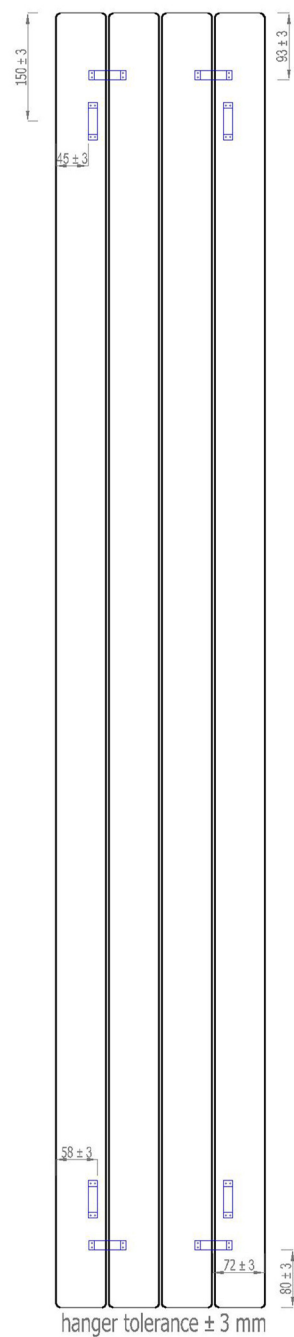

Addington Type10
1800 x 292 mm

Vertical Installation

Horizontal Installation

Vertical Installation :
 Tappings : 292mm.
 Tappings from wall : 40mm.
 Distance from wall : 69mm.

Horizontal Installation :
 Tappings : 1750mm.
 Tappings from wall : 40mm.
 Distance from wall : 69mm.