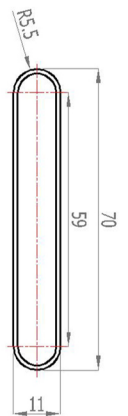

Addington Type10
1800 x 292 mm

Vertical Installation

Horizontal Installation

Vertical Installation :
 Tappings : 292mm.
 Tappings from wall : 40mm.
 Distance from wall : 69mm.

Horizontal Installation :
 Tappings : 1750mm.
 Tappings from wall : 40mm.
 Distance from wall : 69mm.