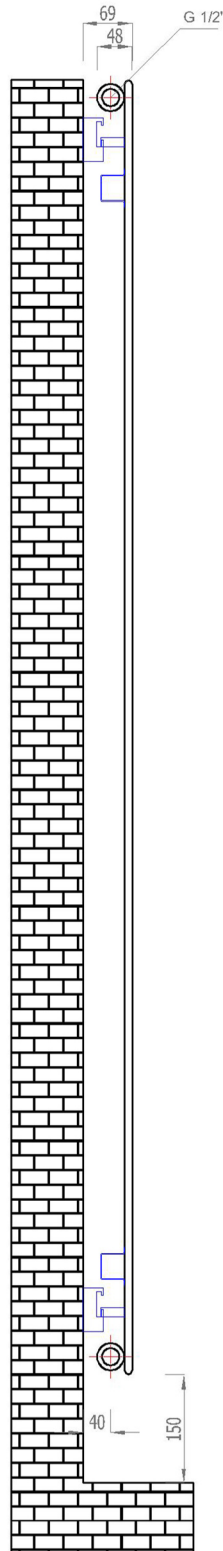

Addington Type10
1800 x 292 mm

Vertical Installation

Horizontal Installation

Vertical Installation :
 Tappings : 292mm.
 Tappings from wall : 40mm.
 Distance from wall : 69mm.

Horizontal Installation :
 Tappings : 1750mm.
 Tappings from wall : 40mm.
 Distance from wall : 69mm.