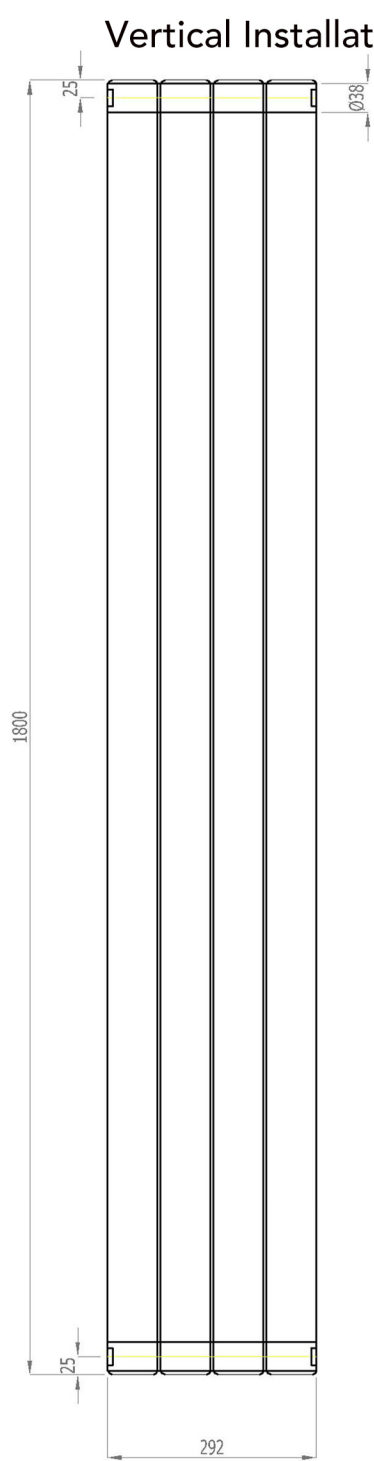

Addington Type10
1800 x 292 mm

Vertical Installation

Horizontal Installation

Vertical Installation :
 Tappings : 292mm.
 Tappings from wall : 40mm.
 Distance from wall : 69mm.

Horizontal Installation :
 Tappings : 1750mm.
 Tappings from wall : 40mm.
 Distance from wall : 69mm.