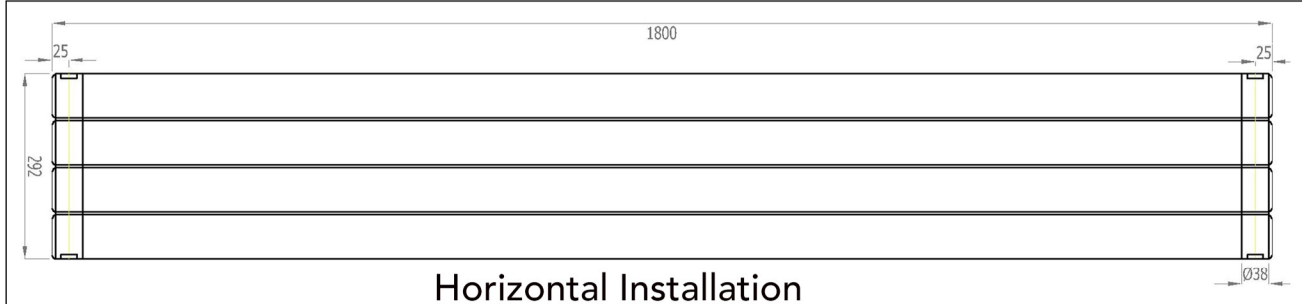

Addington Type10
1800 x 292 mm

Vertical Installation

Horizontal Installation

Vertical Installation :
 Tappings : 292mm.
 Tappings from wall : 40mm.
 Distance from wall : 69mm.

Horizontal Installation :
 Tappings : 1750mm.
 Tappings from wall : 40mm.
 Distance from wall : 69mm.