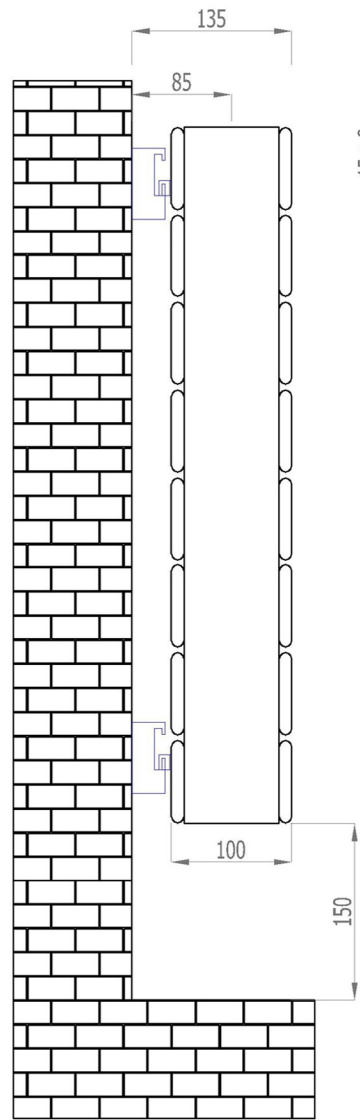

Addington Type22  
588 x 600 mm

hanger tolerance ± 3 mm

Tappings : 550mm.  
Tappings from wall : 85mm.  
Distance from wall : 135mm.

**Eastbrook** 

Eastbrook Road, Gloucester GL4 3DB  
 Technical Helpline : 01452 317890  
 Mon - Fri / 8am - 5pm  
 Email : [technical@eastbrookco.com](mailto:technical@eastbrookco.com)

\* Can only be fitted horizontally.