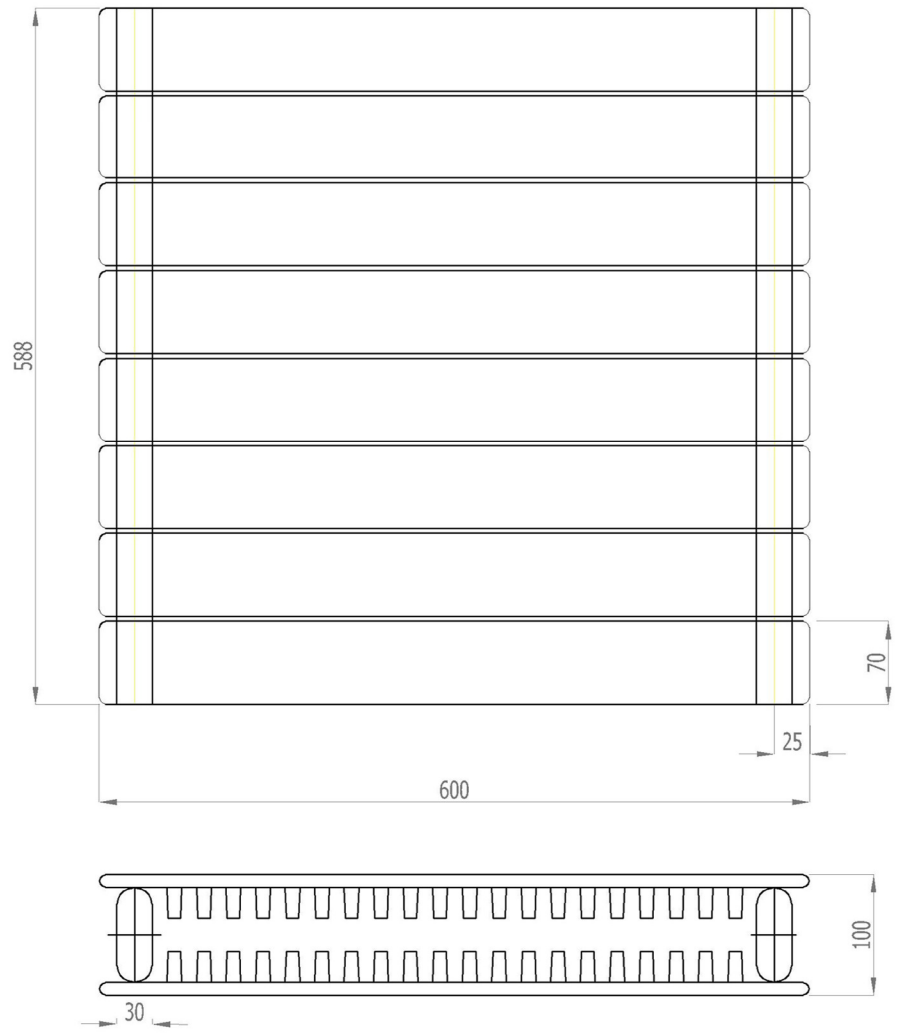

Addington Type22  
588 x 600 mm

hanger tolerance ± 3 mm

Tappings : 550mm.  
Tappings from wall : 85mm.  
Distance from wall : 135mm.

**Eastbrook** 

Eastbrook Road, Gloucester GL4 3DB  
 Technical Helpline : 01452 317890  
 Mon - Fri / 8am - 5pm  
 Email : [technical@eastbrookco.com](mailto:technical@eastbrookco.com)

\* Can only be fitted horizontally.