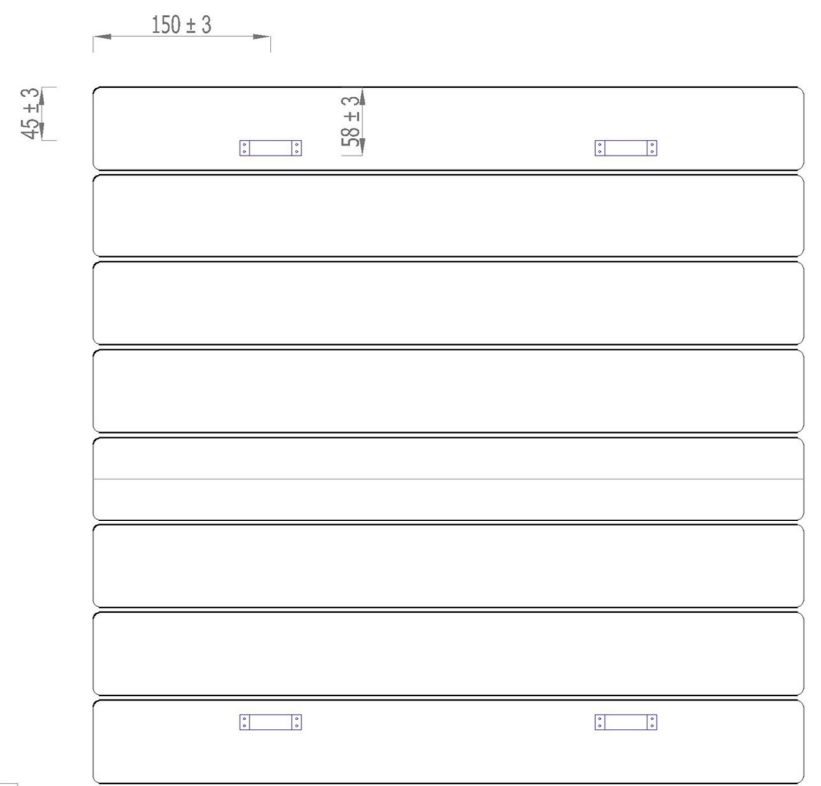

Addington Type22  
588 x 600 mm

hanger tolerance ± 3 mm

Tappings : 550mm.  
Tappings from wall : 85mm.  
Distance from wall : 135mm.

**Eastbrook** 

Eastbrook Road, Gloucester GL4 3DB  
 Technical Helpline : 01452 317890  
 Mon - Fri / 8am - 5pm  
 Email : [technical@eastbrookco.com](mailto:technical@eastbrookco.com)

\* Can only be fitted horizontally.