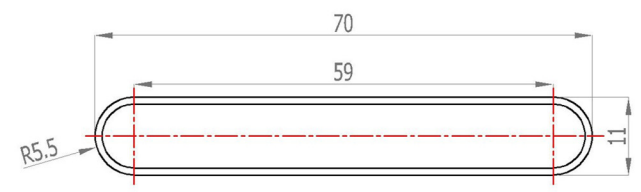

Addington Type22  
588 x 600 mm

hanger tolerance ± 3 mm

Tappings : 550mm.  
Tappings from wall : 85mm.  
Distance from wall : 135mm.

**Eastbrook** 

Eastbrook Road, Gloucester GL4 3DB  
 Technical Helpline : 01452 317890  
 Mon - Fri / 8am - 5pm  
 Email : [technical@eastbrookco.com](mailto:technical@eastbrookco.com)

\* Can only be fitted horizontally.