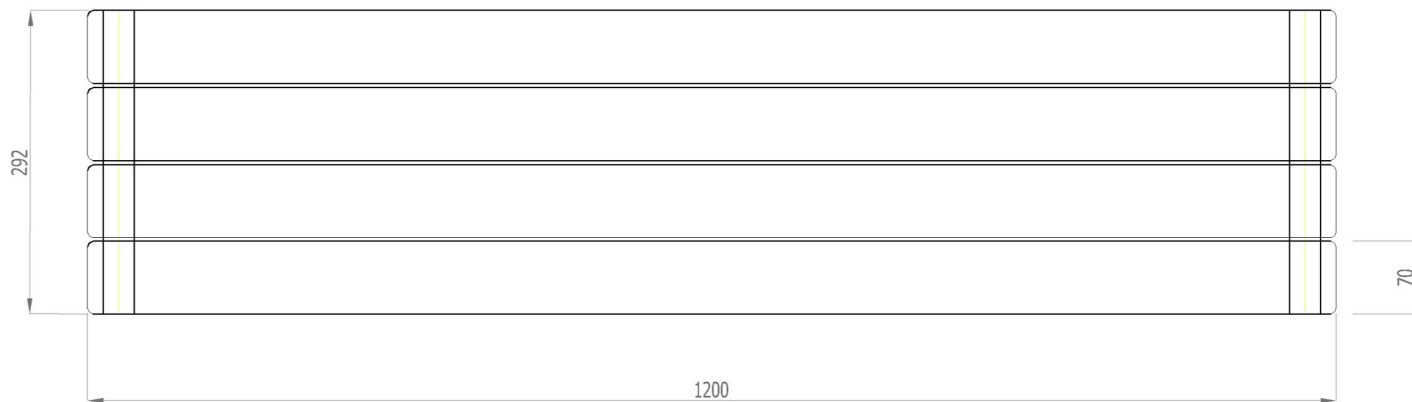

Addington Type22 292 x 1200 mm

Tappings : 1150mm.
Tappings from wall : 85mm.
Distance from wall : 135mm.

* Can only be fitted horizontally.

Eastbrook 

Eastbrook Road, Gloucester GL4 3DB
 Technical Helpline : 01452 317890
 Mon - Fri / 8am - 5pm
 Email : technical@eastbrookco.com