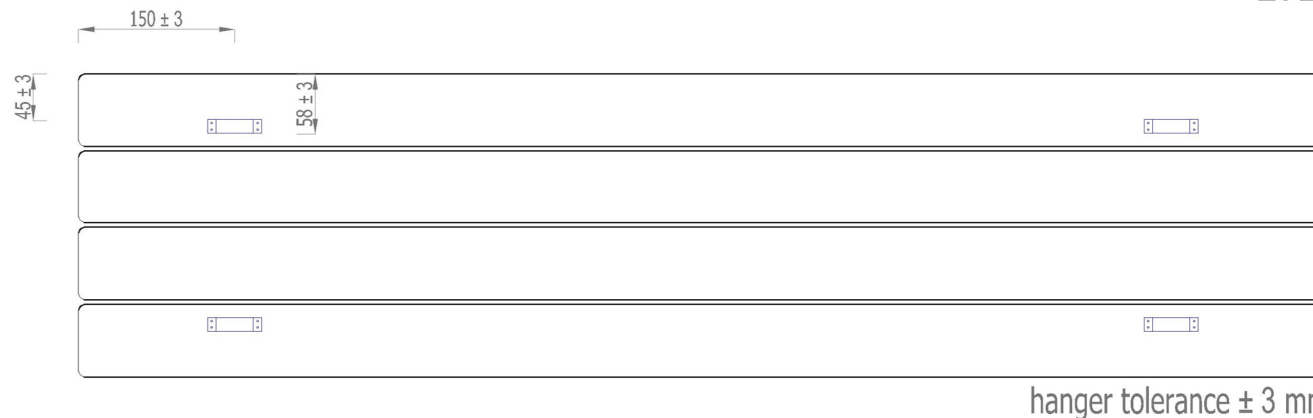

Addington Type22 292 x 1200 mm

Tappings : 1150mm.
Tappings from wall : 85mm.
Distance from wall : 135mm.

* Can only be fitted horizontally.

Eastbrook 

Eastbrook Road, Gloucester GL4 3DB
 Technical Helpline : 01452 317890
 Mon - Fri / 8am - 5pm
 Email : technical@eastbrookco.com