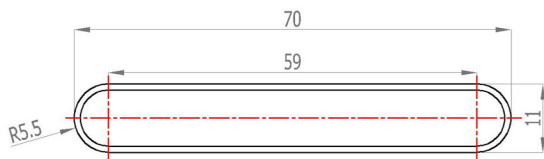

Addington Type22 292 x 1200 mm

Tappings : 1150mm.
Tappings from wall : 85mm.
Distance from wall : 135mm.

* Can only be fitted horizontally.

Eastbrook 

Eastbrook Road, Gloucester GL4 3DB
 Technical Helpline : 01452 317890
 Mon - Fri / 8am - 5pm
 Email : technical@eastbrookco.com