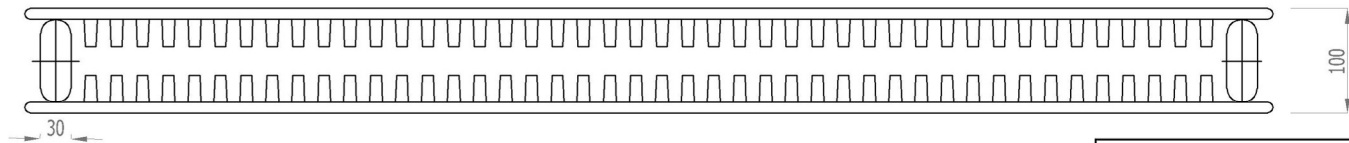

Addington Type22 292 x 1200 mm

Tappings : 1150mm.
Tappings from wall : 85mm.
Distance from wall : 135mm.

* Can only be fitted horizontally.

Eastbrook 

Eastbrook Road, Gloucester GL4 3DB
 Technical Helpline : 01452 317890
 Mon - Fri / 8am - 5pm
 Email : technical@eastbrookco.com