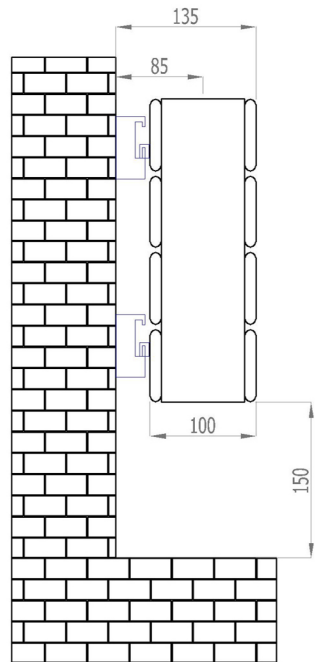

Addington Type22 292 x 1200 mm

Tappings : 1150mm.
Tappings from wall : 85mm.
Distance from wall : 135mm.

* Can only be fitted horizontally.

Eastbrook 

Eastbrook Road, Gloucester GL4 3DB
 Technical Helpline : 01452 317890
 Mon - Fri / 8am - 5pm
 Email : technical@eastbrookco.com