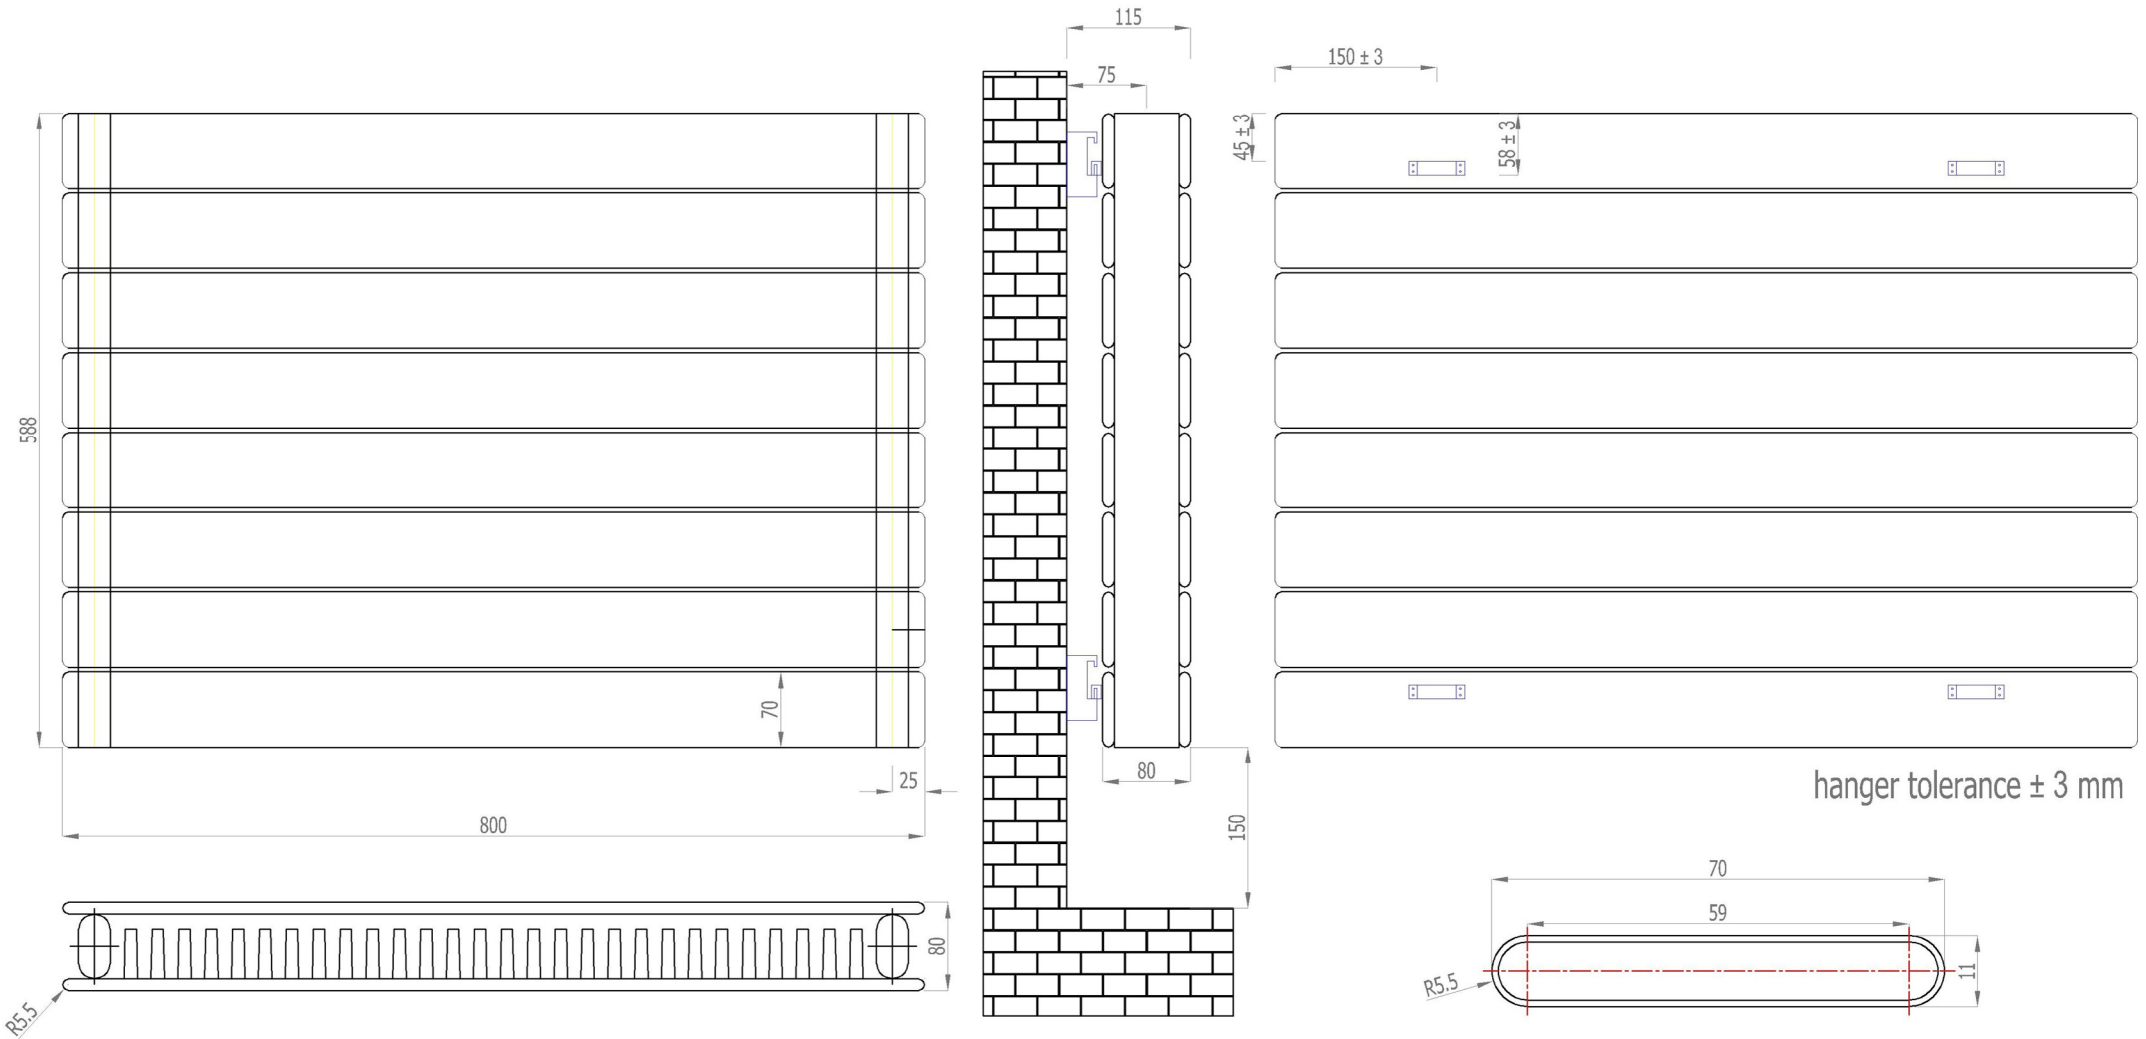

Addington Type21
588 x 800 mm

Tappings : 750mm.
Tappings from wall : 75mm.
Distance from wall : 115mm.

* Can only be fitted horizontally.

Eastbrook 
Eastbrook Road, Gloucester GL4 3DB
Technical Helpline : 01452 317890
Mon - Fri / 8am - 5pm
Email : technical@eastbrookco.com