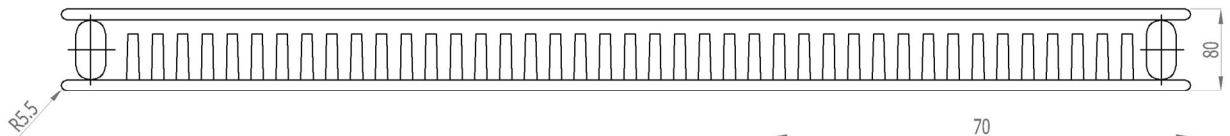

Addington Type21  
588 x 1200 mm

Tappings : 1150mm.  
Tappings from wall : 75mm.  
Distance from wall : 115mm.

\* Can only be fitted horizontally.

**Eastbrook** 

Eastbrook Road, Gloucester GL4 3DB  
 Technical Helpline : 01452 317890  
 Mon - Fri / 8am - 5pm  
 Email : [technical@eastbrookco.com](mailto:technical@eastbrookco.com)