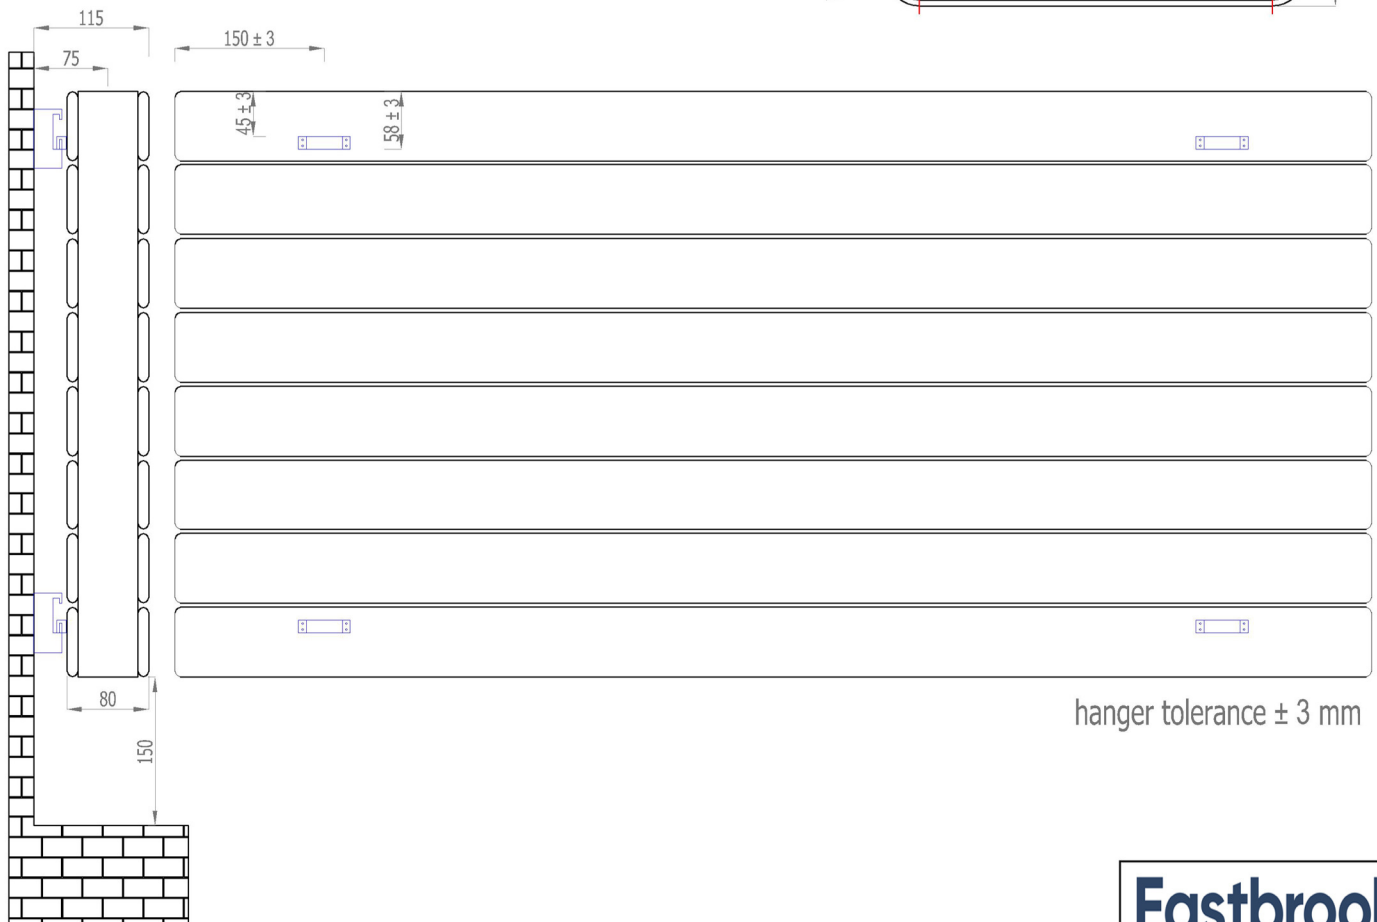

Addington Type21  
588 x 1200 mm

Tappings : 1150mm.  
Tappings from wall : 75mm.  
Distance from wall : 115mm.

\* Can only be fitted horizontally.

**Eastbrook** 

Eastbrook Road, Gloucester GL4 3DB  
 Technical Helpline : 01452 317890  
 Mon - Fri / 8am - 5pm  
 Email : [technical@eastbrookco.com](mailto:technical@eastbrookco.com)