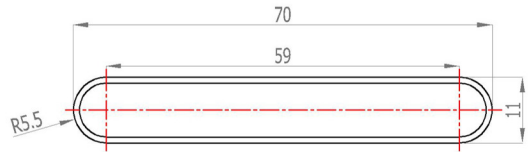

Addington Type21  
588 x 1200 mm

Tappings : 1150mm.  
Tappings from wall : 75mm.  
Distance from wall : 115mm.

\* Can only be fitted horizontally.

**Eastbrook** 

Eastbrook Road, Gloucester GL4 3DB  
 Technical Helpline : 01452 317890  
 Mon - Fri / 8am - 5pm  
 Email : [technical@eastbrookco.com](mailto:technical@eastbrookco.com)