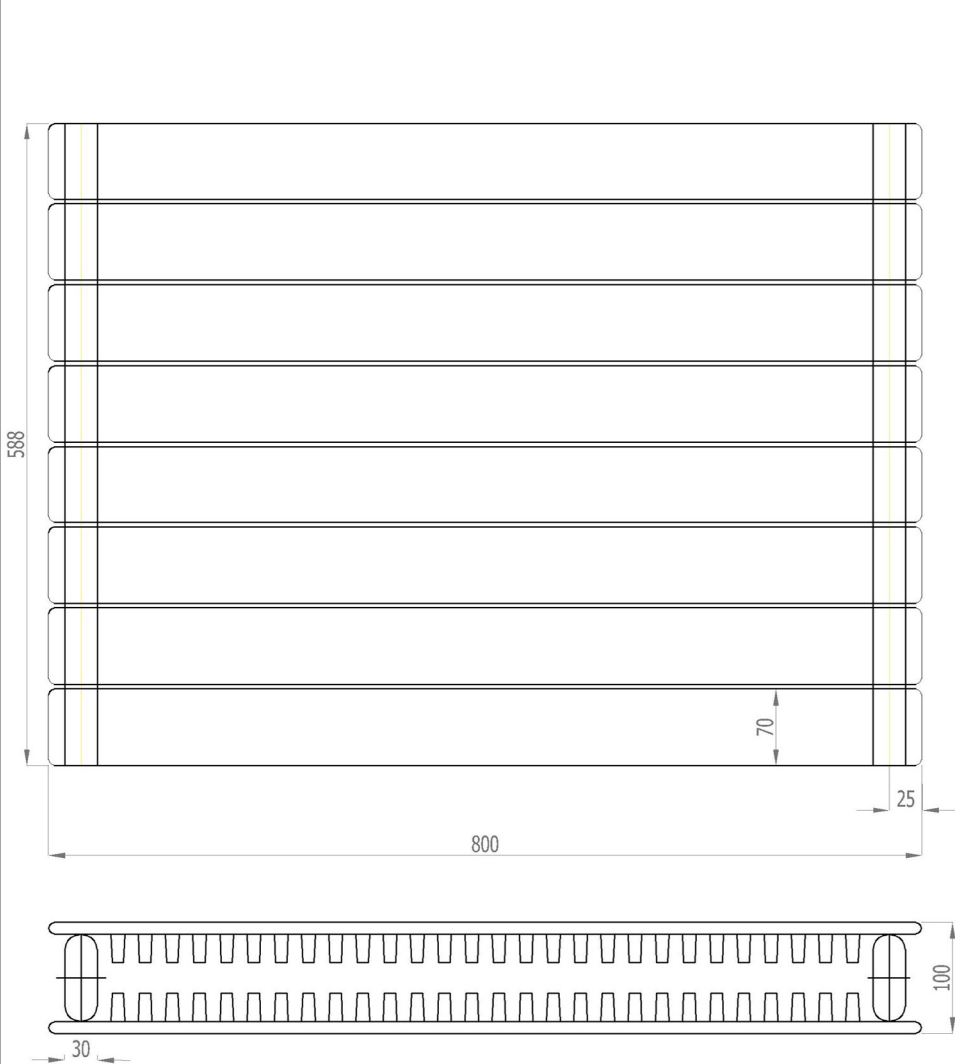

Addington Type22  
588 x 800 mm

hanger tolerance ± 3 mm

Tappings : 750mm.  
Tappings from wall : 85mm.  
Distance from wall : 135mm.

\* Can only be fitted horizontally.

**Eastbrook** 

Eastbrook Road, Gloucester GL4 3DB  
 Technical Helpline : 01452 317890  
 Mon - Fri / 8am - 5pm  
 Email : [technical@eastbrookco.com](mailto:technical@eastbrookco.com)