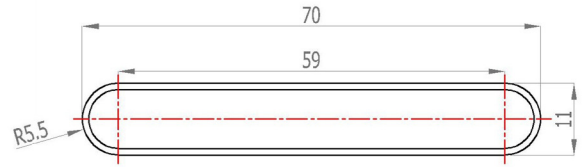

Addington Type22  
588 x 800 mm

hanger tolerance ± 3 mm

Tappings : 750mm.  
Tappings from wall : 85mm.  
Distance from wall : 135mm.

\* Can only be fitted horizontally.

**Eastbrook** 

Eastbrook Road, Gloucester GL4 3DB  
 Technical Helpline : 01452 317890  
 Mon - Fri / 8am - 5pm  
 Email : [technical@eastbrookco.com](mailto:technical@eastbrookco.com)