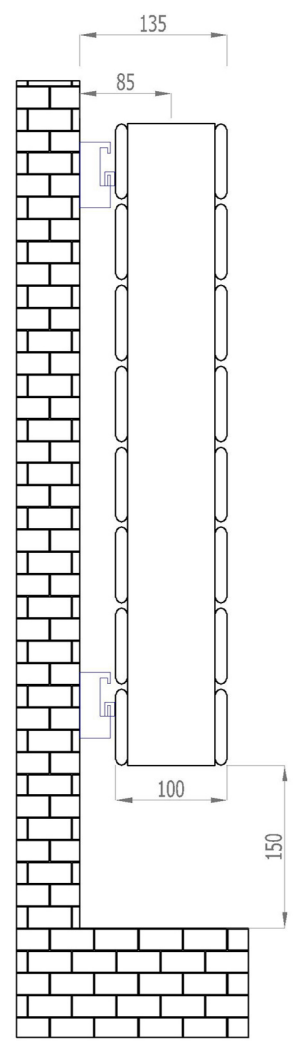

Addington Type22  
588 x 800 mm

hanger tolerance ± 3 mm

Tappings : 750mm.  
Tappings from wall : 85mm.  
Distance from wall : 135mm.

\* Can only be fitted horizontally.

**Eastbrook** 

Eastbrook Road, Gloucester GL4 3DB  
 Technical Helpline : 01452 317890  
 Mon - Fri / 8am - 5pm  
 Email : [technical@eastbrookco.com](mailto:technical@eastbrookco.com)