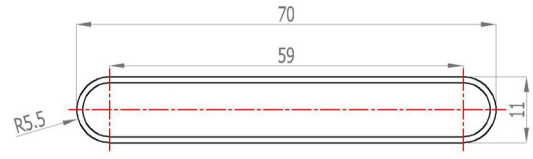

Addington Type22  
588 x 1000 mm

hanger tolerance  $\pm 3$  mm

Tappings : 950mm.  
Tappings from wall : 85mm.  
Distance from wall : 135mm.

\* Can only be fitted horizontally.

**Eastbrook** 

Eastbrook Road, Gloucester GL4 3DB  
 Technical Helpline : 01452 317890  
 Mon - Fri / 8am - 5pm  
 Email : [technical@eastbrookco.com](mailto:technical@eastbrookco.com)