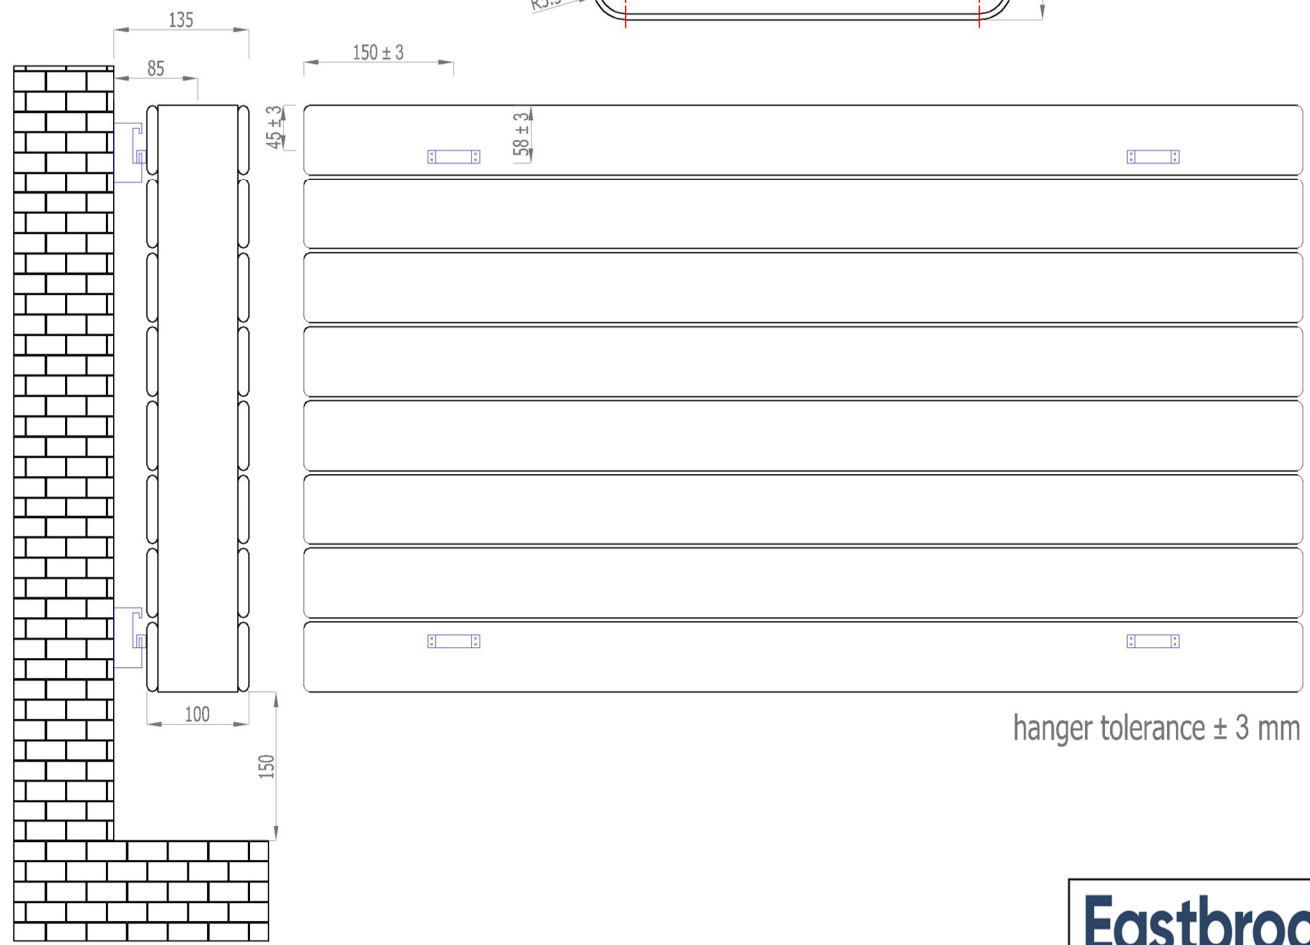

Addington Type22  
588 x 1000 mm

hanger tolerance  $\pm 3$  mm

Tappings : 950mm.  
Tappings from wall : 85mm.  
Distance from wall : 135mm.

\* Can only be fitted horizontally.

**Eastbrook** 

Eastbrook Road, Gloucester GL4 3DB  
 Technical Helpline : 01452 317890  
 Mon - Fri / 8am - 5pm  
 Email : [technical@eastbrookco.com](mailto:technical@eastbrookco.com)