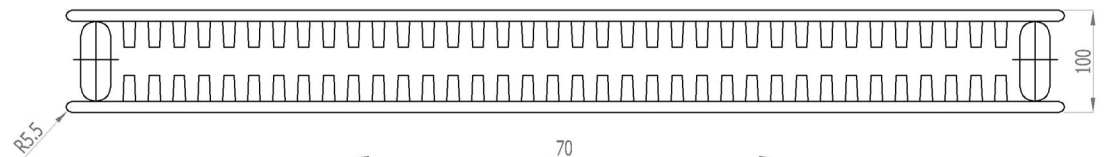

Addington Type22  
588 x 1000 mm

hanger tolerance  $\pm 3$  mm

Tappings : 950mm.  
Tappings from wall : 85mm.  
Distance from wall : 135mm.

\* Can only be fitted horizontally.

**Eastbrook** 

Eastbrook Road, Gloucester GL4 3DB  
 Technical Helpline : 01452 317890  
 Mon - Fri / 8am - 5pm  
 Email : [technical@eastbrookco.com](mailto:technical@eastbrookco.com)