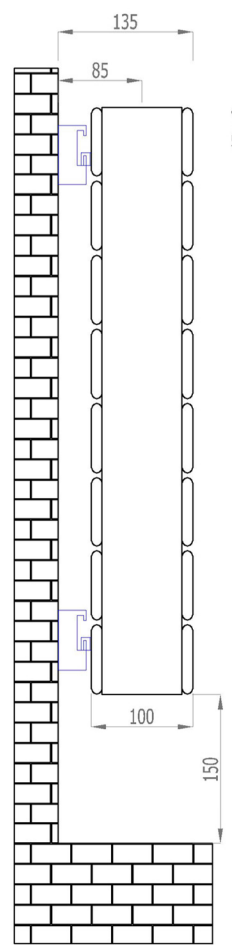

Addington Type22  
588 x 1200 mm

hanger tolerance  $\pm 3$  mm

Tappings : 1150mm.  
Tappings from wall : 85mm.  
Distance from wall : 135mm.

\* Can only be fitted horizontally.

**Eastbrook** 

Eastbrook Road, Gloucester GL4 3DB  
 Technical Helpline : 01452 317890  
 Mon - Fri / 8am - 5pm  
 Email : [technical@eastbrookco.com](mailto:technical@eastbrookco.com)