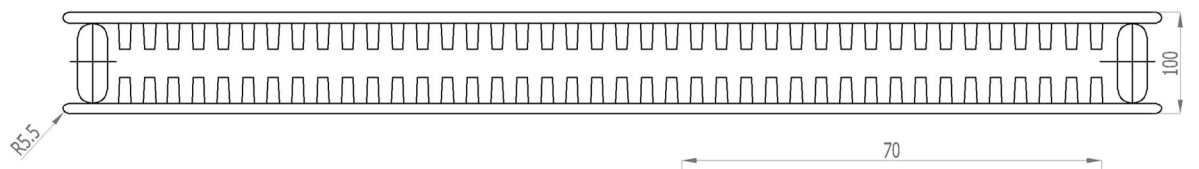

Addington Type22  
588 x 1200 mm

hanger tolerance  $\pm 3$  mm

Tappings : 1150mm.  
Tappings from wall : 85mm.  
Distance from wall : 135mm.

\* Can only be fitted horizontally.

**Eastbrook** 

Eastbrook Road, Gloucester GL4 3DB  
 Technical Helpline : 01452 317890  
 Mon - Fri / 8am - 5pm  
 Email : [technical@eastbrookco.com](mailto:technical@eastbrookco.com)