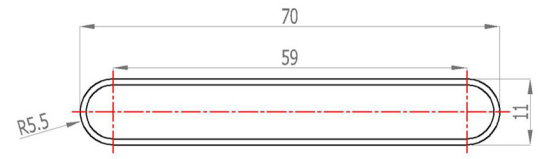

Addington Type22  
588 x 1200 mm

hanger tolerance  $\pm 3$  mm

Tappings : 1150mm.  
Tappings from wall : 85mm.  
Distance from wall : 135mm.

\* Can only be fitted horizontally.

**Eastbrook** 

Eastbrook Road, Gloucester GL4 3DB  
 Technical Helpline : 01452 317890  
 Mon - Fri / 8am - 5pm  
 Email : [technical@eastbrookco.com](mailto:technical@eastbrookco.com)