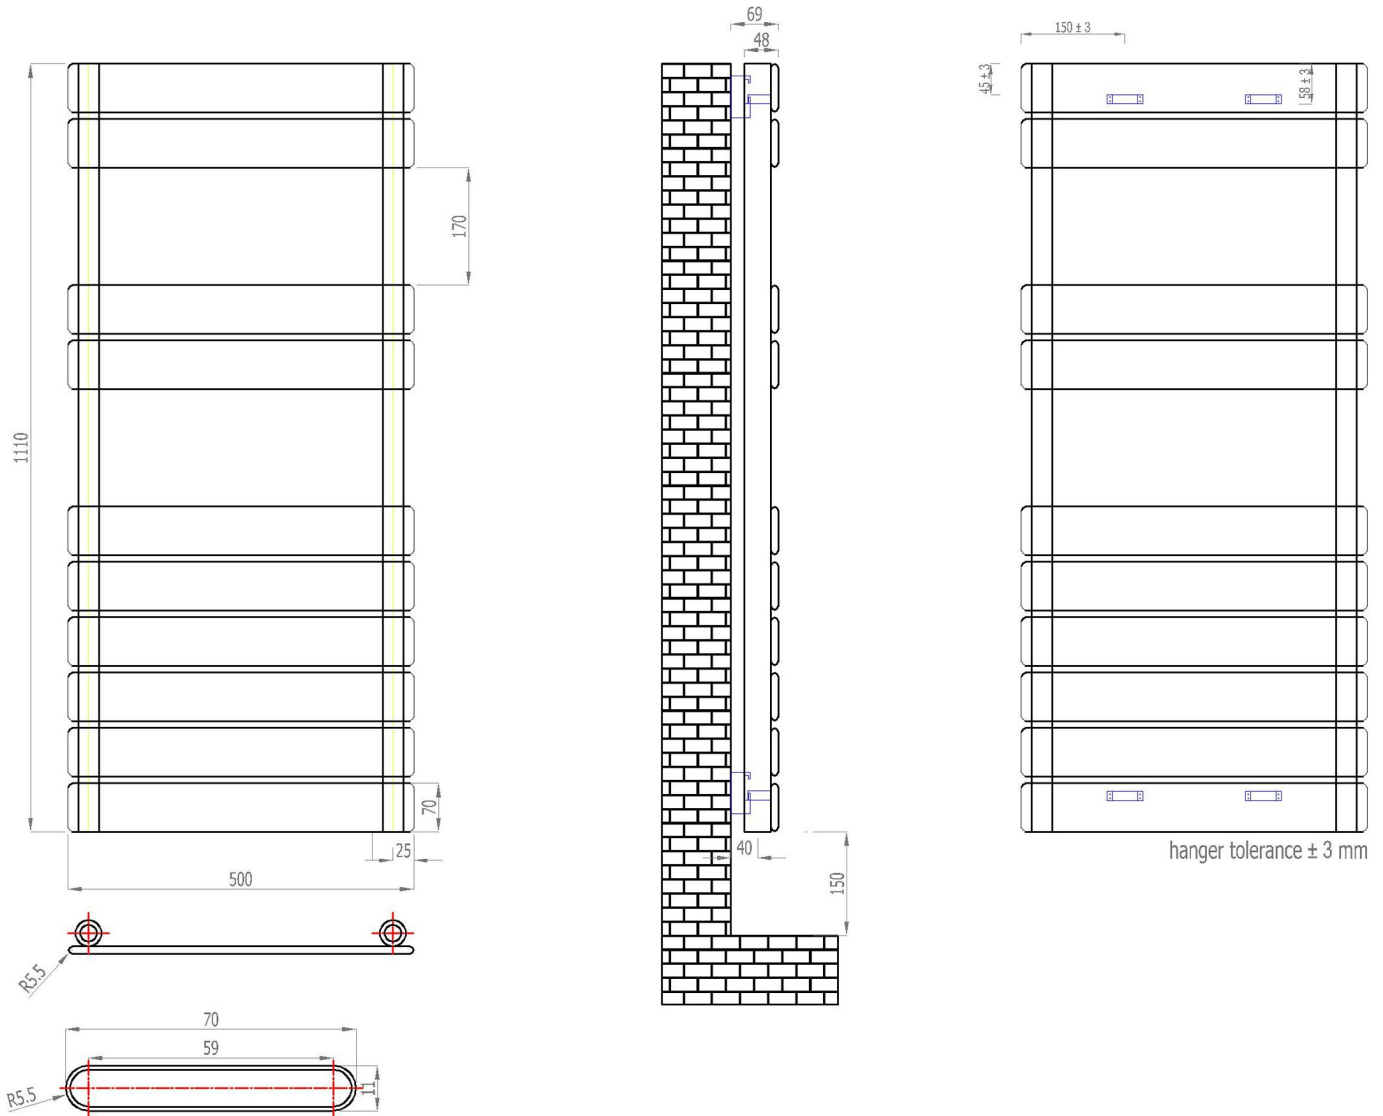

Addington Type10 Towel Rail
1110 x 500 mm

Tappings : 450mm.
Tappings from wall : 40mm.
Distance from wall : 69mm.

Eastbrook 
Eastbrook Road, Gloucester GL4 3DB
Technical Helpline : 01452 317890
Mon - Fri / 8am - 5pm
Email : technical@eastbrookco.com