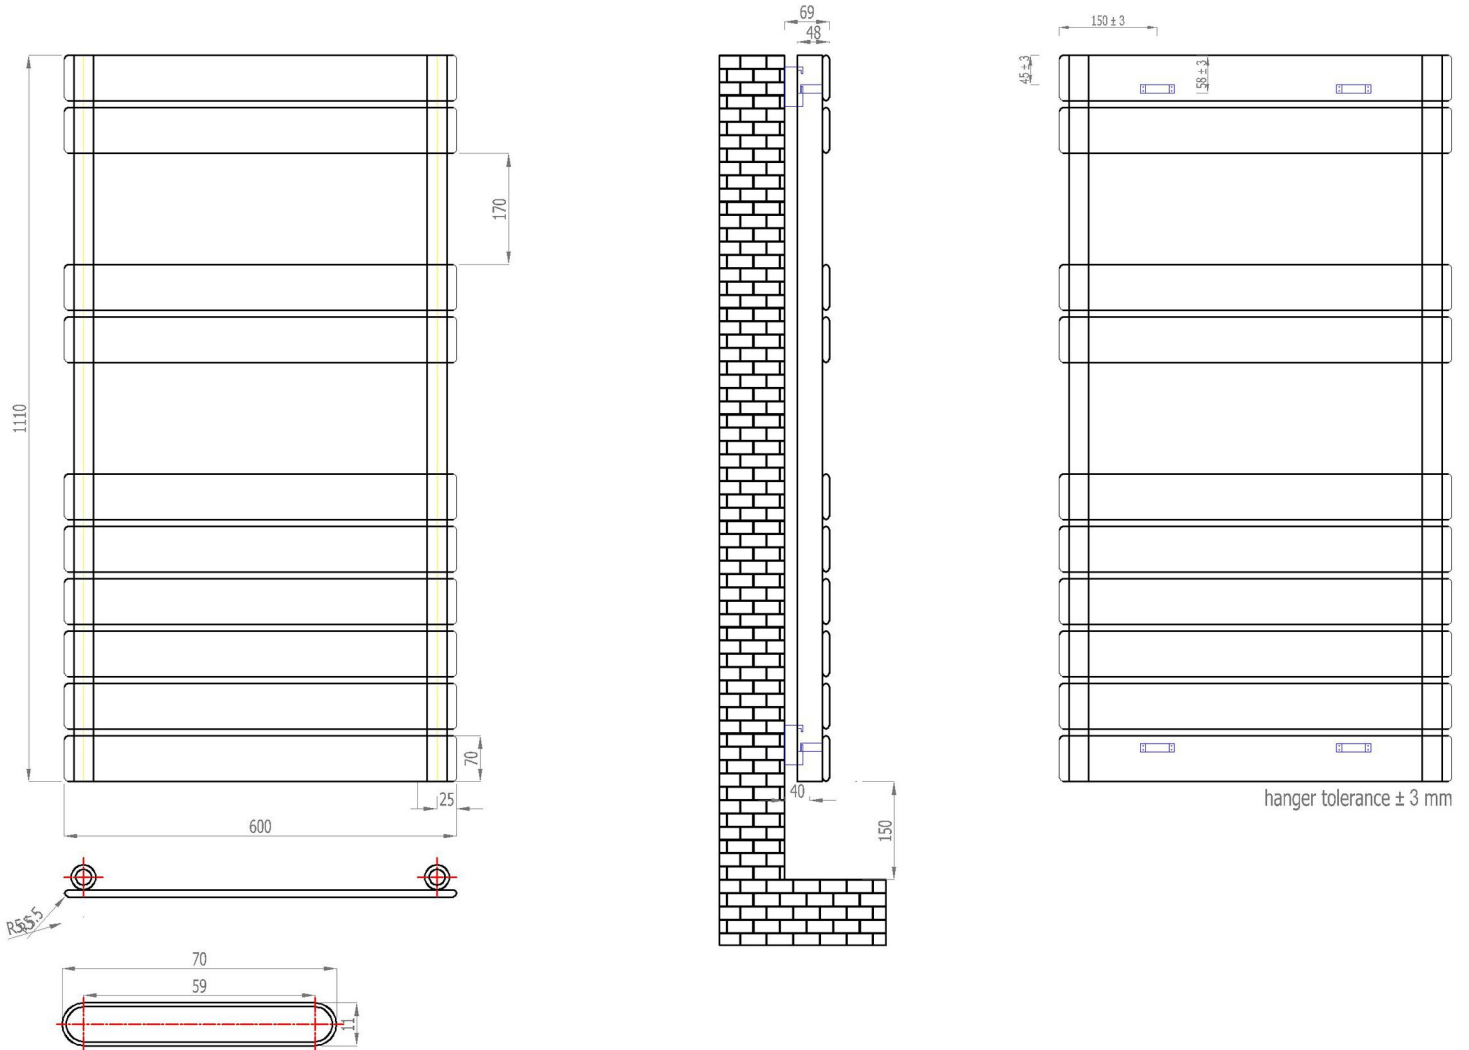

# Addington Type10 Towel Rail

1110 x 600 mm

Tappings : 550mm.  
 Tappings from wall : 40mm.  
 Distance from wall : 69mm.

**Eastbrook** 

Eastbrook Road, Gloucester GL4 3DB  
 Technical Helpline : 01452 317890  
 Mon - Fri / 8am - 5pm  
 Email : [technical@eastbrookco.com](mailto:technical@eastbrookco.com)