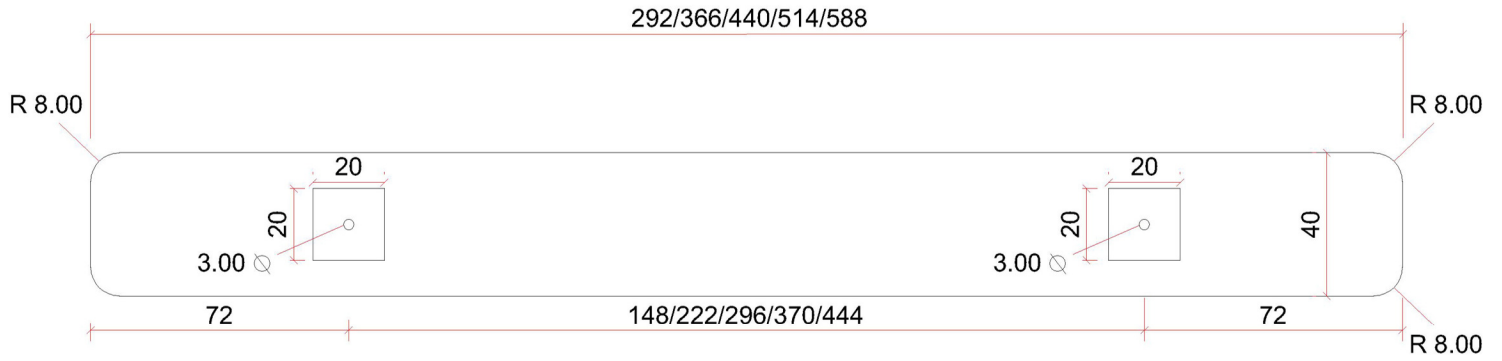

Addington Flat Style Towel Hanger

BACK VIEW

TOP VIEW

Eastbrook

Eastbrook Road, Gloucester GL4 3DB

Technical Helpline : 01452 317890

Mon - Fri / 8am - 5pm

Email : technical@eastbrookco.com