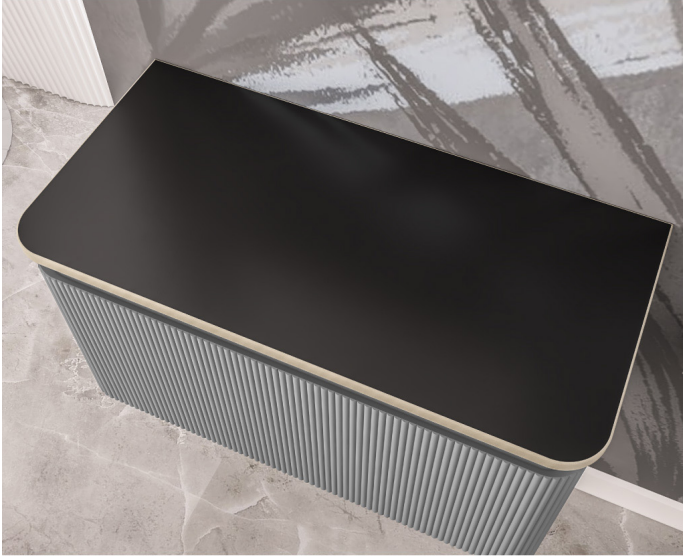

DATASHEET

Image

General Information

Product:	37.2125
Description:	Belice 80cm sintered stone top
Product Type:	Slab Top
Brand:	Eastbrook Company
Colour:	Black
Height (mm):	15mm
Width (mm):	810mm
Length (mm):	395mm
Net Weight (kg) (kg):	10.3kg
Product Range:	Belice

Product Specifications

Warranty:	2 Year(s)
Overflow present:	No
Compatible Tap Types:	Wall Mounted
Pre-drilled tap holes:	No
Number of Tap holes:	0

Drawing