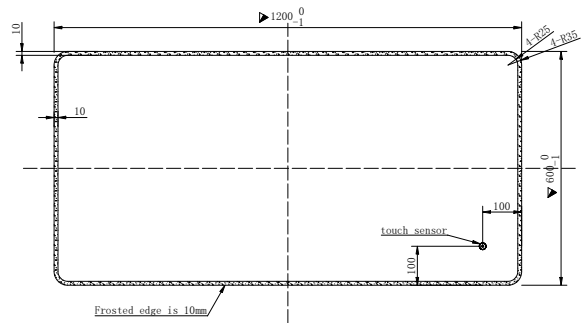

DATASHEET

Image

General Information

Product:	40.1063
Description:	Orta Reflect 1200x600mm LED mirror
Product Type:	LED Mirror
Brand:	Eastbrook Company
Colour:	Chrome
Height (mm):	600mm
Width (mm):	1200mm
Length (mm):	55mm
Net Weight (kg):	13.9kg
Product Range:	Orta

Product Specifications

Warranty:	2 Year(s)
-----------	-----------

Drawing

▶ Critical Dimension	Perspective drawing	Tolerance grade not noted	Basic size	$0 < a \leq 120(4.72")$	$120(4.72") < a$	Note the Angle tolerance
▶ Most important dimensions	I		Tol Value	$\pm 1.27(0.05")$	$\pm 2.54(0.1")$	$\pm 1^\circ$