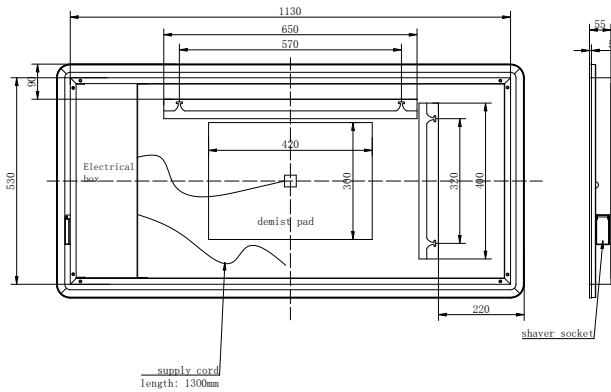

DATASHEET

Image

General Information

Product:	40.1063
Description:	Orta Reflect 1200x600mm LED mirror
Product Type:	LED Mirror
Brand:	Eastbrook Company
Colour:	Chrome
Height (mm):	600mm
Width (mm):	1200mm
Length (mm):	55mm
Net Weight (kg):	13.9kg
Product Range:	Orta

Product Specifications

Warranty:	2 Year(s)
-----------	-----------

Drawing

▶ Critical Dimension	Perspective drawing	Tolerance grade not noted	Basic size	$0 < a \leq 120(4.72")$	$120(4.72") < a$	Note the Angle tolerance
▶ Most important dimensions	I		Tol Value	$\pm 1.27(0.05")$	$\pm 2.54(0.1")$	$\pm 1^\circ$