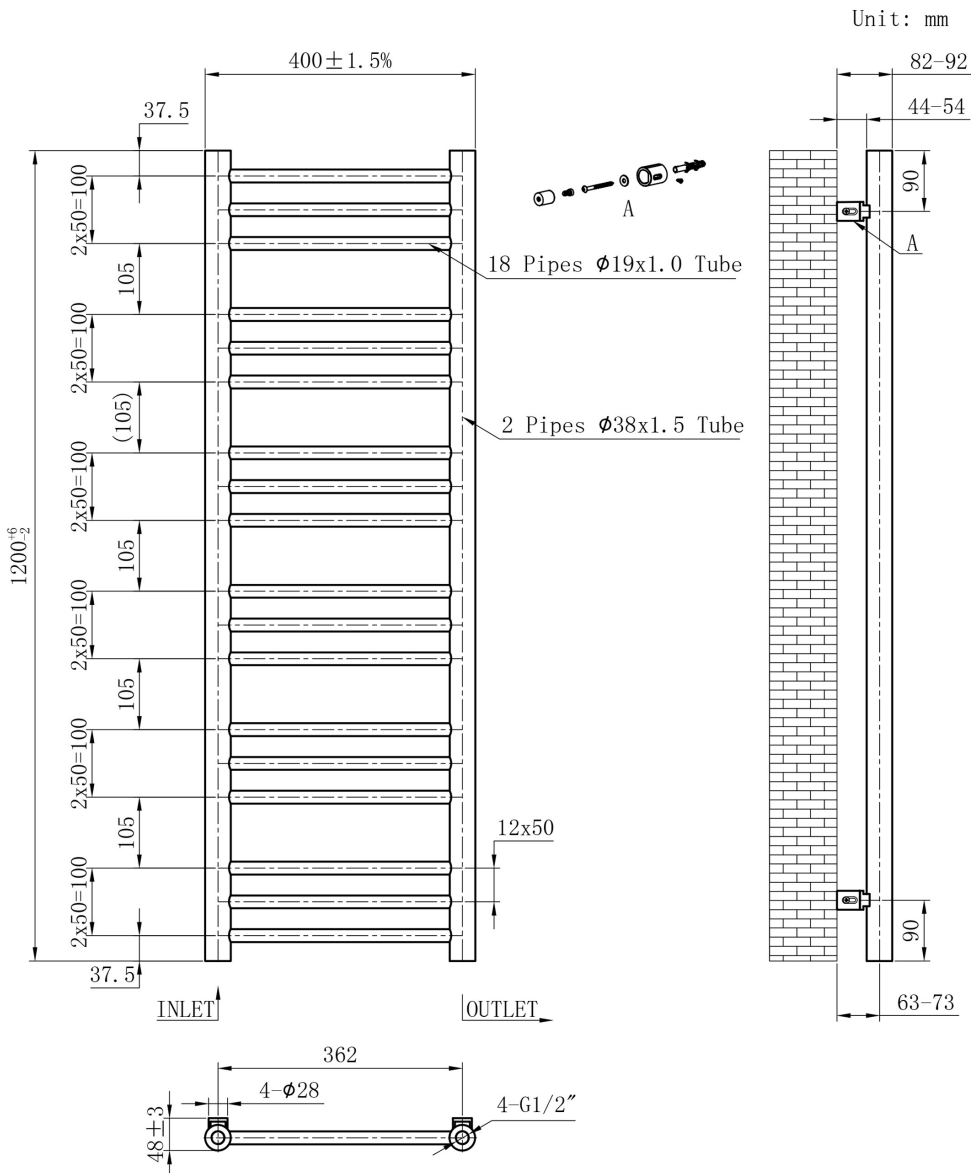

### General Information

Product:	41.0155
Description:	Biava Round 1200x400
Website Link:	<a href="#">(Click Here)</a>
Product Type:	Towel Rail
Brand:	Eastbrook Company
Colour:	Gloss White
Material:	Mild Steel
Height (mm):	1200mm
Width (mm):	400mm
Net Weight (kg):	6.14kg
Product Range:	Biava Round

**Drawing**

**Biava Round Towel Rail 1200 x 400mm.  
 Technical Drawing**

**Eastbrook**   
 Eastbrook Road, Gloucester GL4 3DB  
 Technical Helpline : 01452 317890  
 Mon - Fri / 8am - 5pm  
 Email : technical@eastbrookco.com