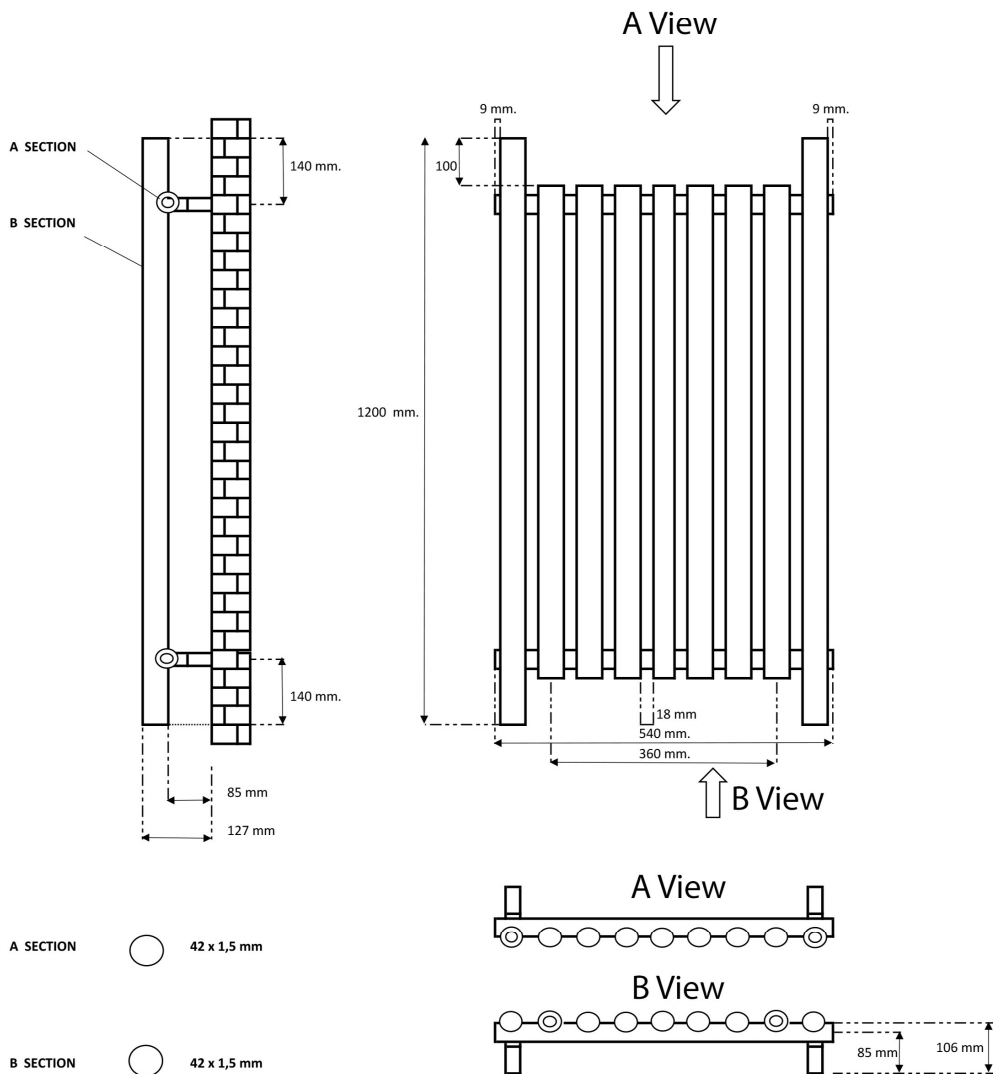

DATASHEET

Image

General Information

Product:	89.1704
Description:	Lambourne 1200 x 540 Radiator
Website Link:	(Click Here)
Product Type:	Clearance Radiator
Brand:	Eastbrook Company
Colour:	Matt White
Material:	Mild Steel
Height (mm):	1200mm
Width (mm):	540mm
Net Weight (kg):	16.7kg
Product Range:	Lambourne

Product Specifications

Warranty:	5 Year(s)
Supplied with fixings:	Yes
Orientation:	Vertical
BTU $\Delta T50^{\circ}\text{C}$:	2258
BTU $\Delta T60^{\circ}\text{C}$:	2841
Watts $\Delta T50^{\circ}\text{C}$:	662
Watts $\Delta T60^{\circ}\text{C}$:	833

Drawing

Lambourne 1200 x 540mm. Technical Drawing

Eastbrook 
Eastbrook Road, Gloucester GL4 3DB
Technical Helpline : 01452 317890
Mon - Fri / 8am - 5pm
Email : technical@eastbrookco.com