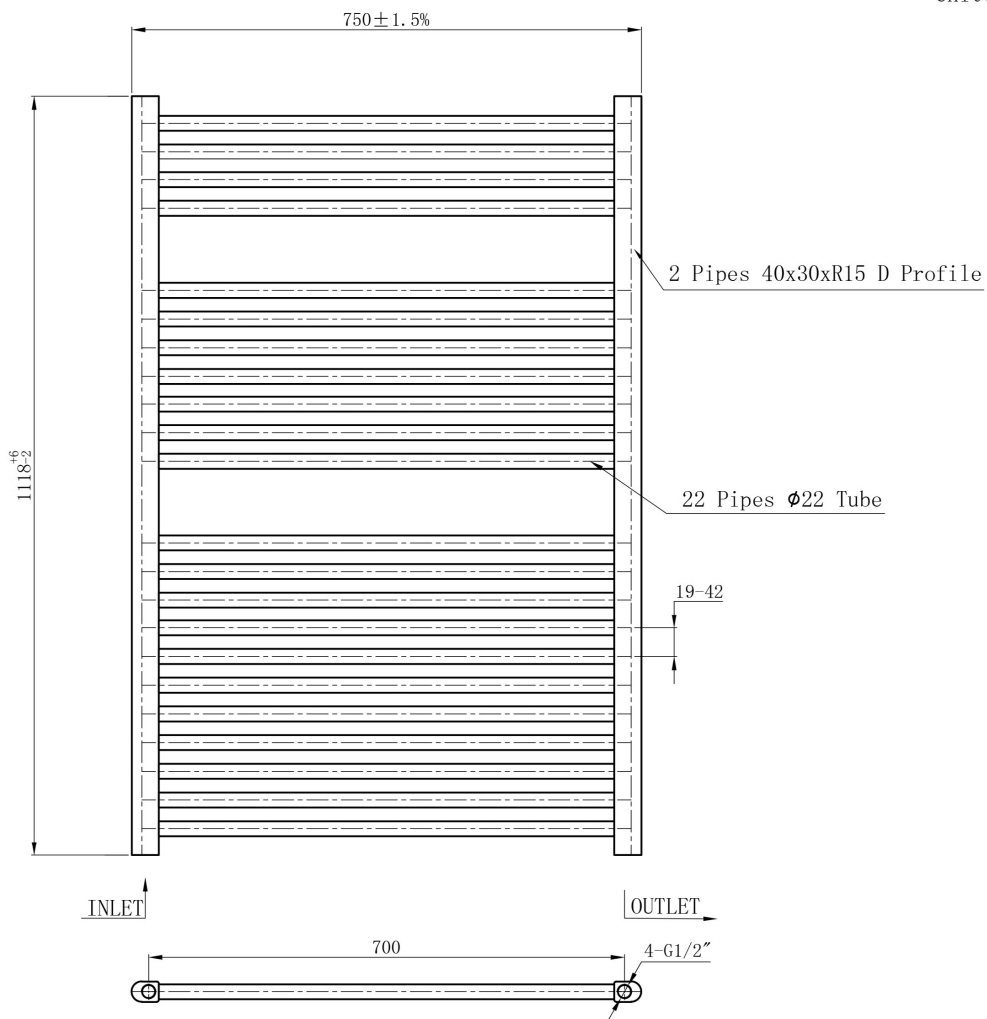

DATASHEET

Image

General Information

Product:	41.0274
Description:	Straight Biava Multirail 1118 x 750
Website Link:	(Click Here)
Product Type:	Towel Rail
Brand:	Eastbrook Company
Colour:	Chrome
Material:	Mild Steel
Height (mm):	1118mm
Width (mm):	750mm
Net Weight (kg):	11.58kg
Product Range:	Biava Multirail

Drawing

Biava Multirail Straight 1118 x 750mm. Technical Drawing

Unit: mm

Eastbrook 
Eastbrook Road, Gloucester GL4 3DB
Technical Helpline : 01452 317890
Mon - Fri / 8am - 5pm
Email : technical@eastbrookco.com