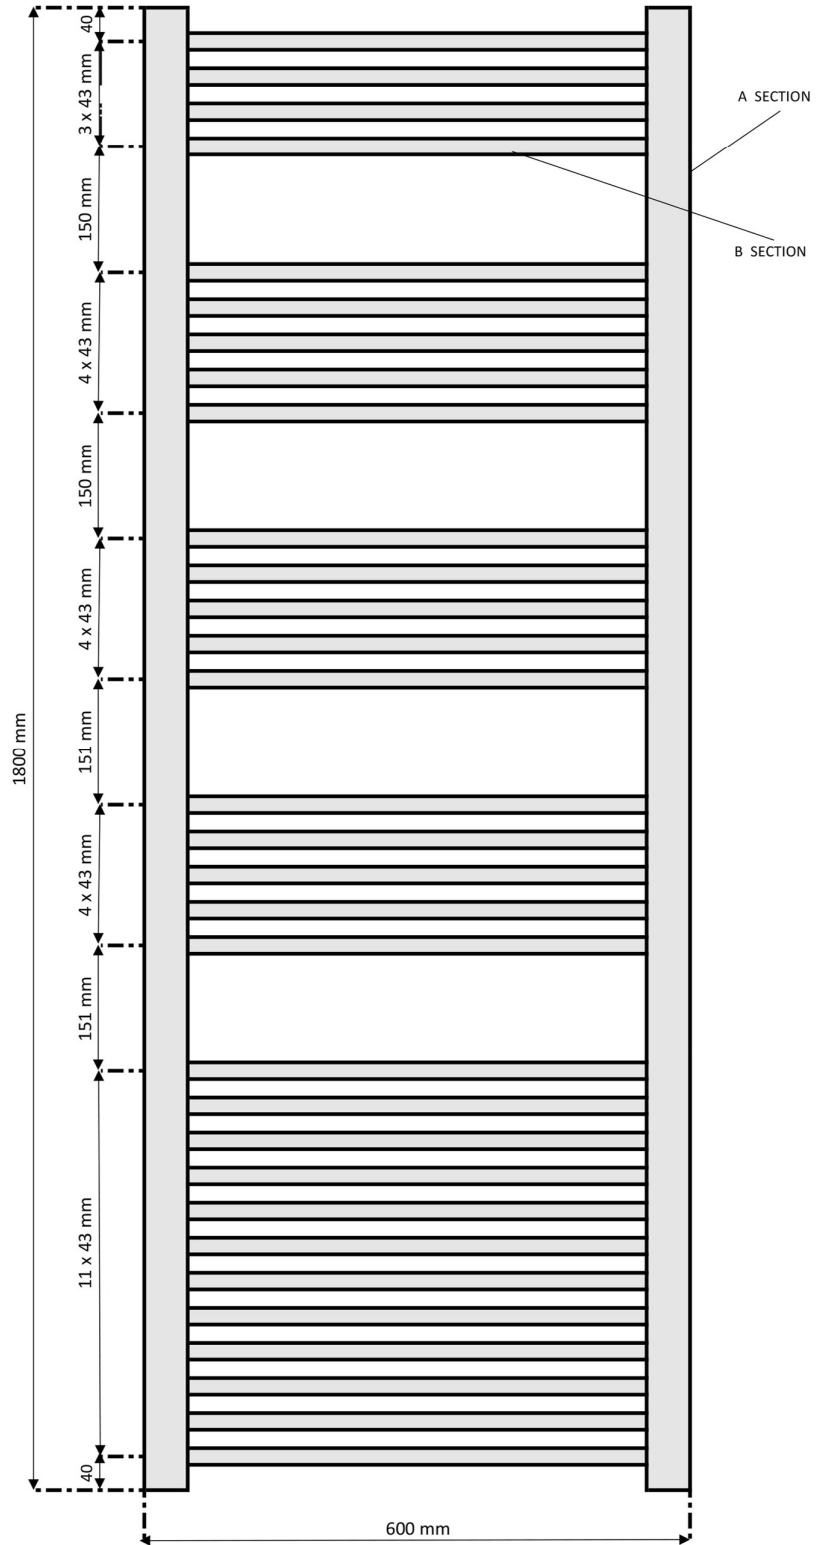

Rion Multirail 1800 x 600mm.

Technical Drawing

A SECTION  30 x 40 x 1,2 mm. D SHAPE
 B SECTION  20 x 20 x 1,2 mm.
 BRACKET SET METAL ROUND BACKSIDE

Eastbrook 
 Eastbrook Road, Gloucester GL4 3DB
 Technical Helpline : 01452 317890
 Mon - Fri / 8am - 5pm
 Email : technical@eastbrookco.com