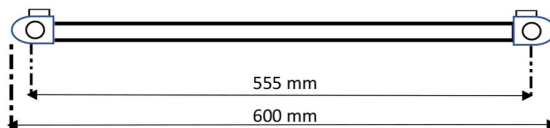

Rion Multirail 1800 x 600mm.

Technical Drawing

A SECTION  30 x 40 x 1,2 mm. D SHAPE
 B SECTION  20 x 20 x 1,2 mm.
 BRACKET SET METAL ROUND BACKSIDE

Eastbrook 
 Eastbrook Road, Gloucester GL4 3DB
 Technical Helpline : 01452 317890
 Mon - Fri / 8am - 5pm
 Email : technical@eastbrookco.com