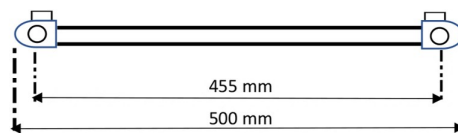

Rion Multirail 1800 x 500mm.

Technical Drawing

- A SECTION  30 x 40 x 1,2 mm. D SHAPE
- B SECTION  20 x 20 x 1,2 mm.
- BRACKET SET  METAL ROUND BACKSIDE

Eastbrook 

Eastbrook Road, Gloucester GL4 3DB
 Technical Helpline : 01452 317890
 Mon - Fri / 8am - 5pm
 Email : technical@eastbrookco.com