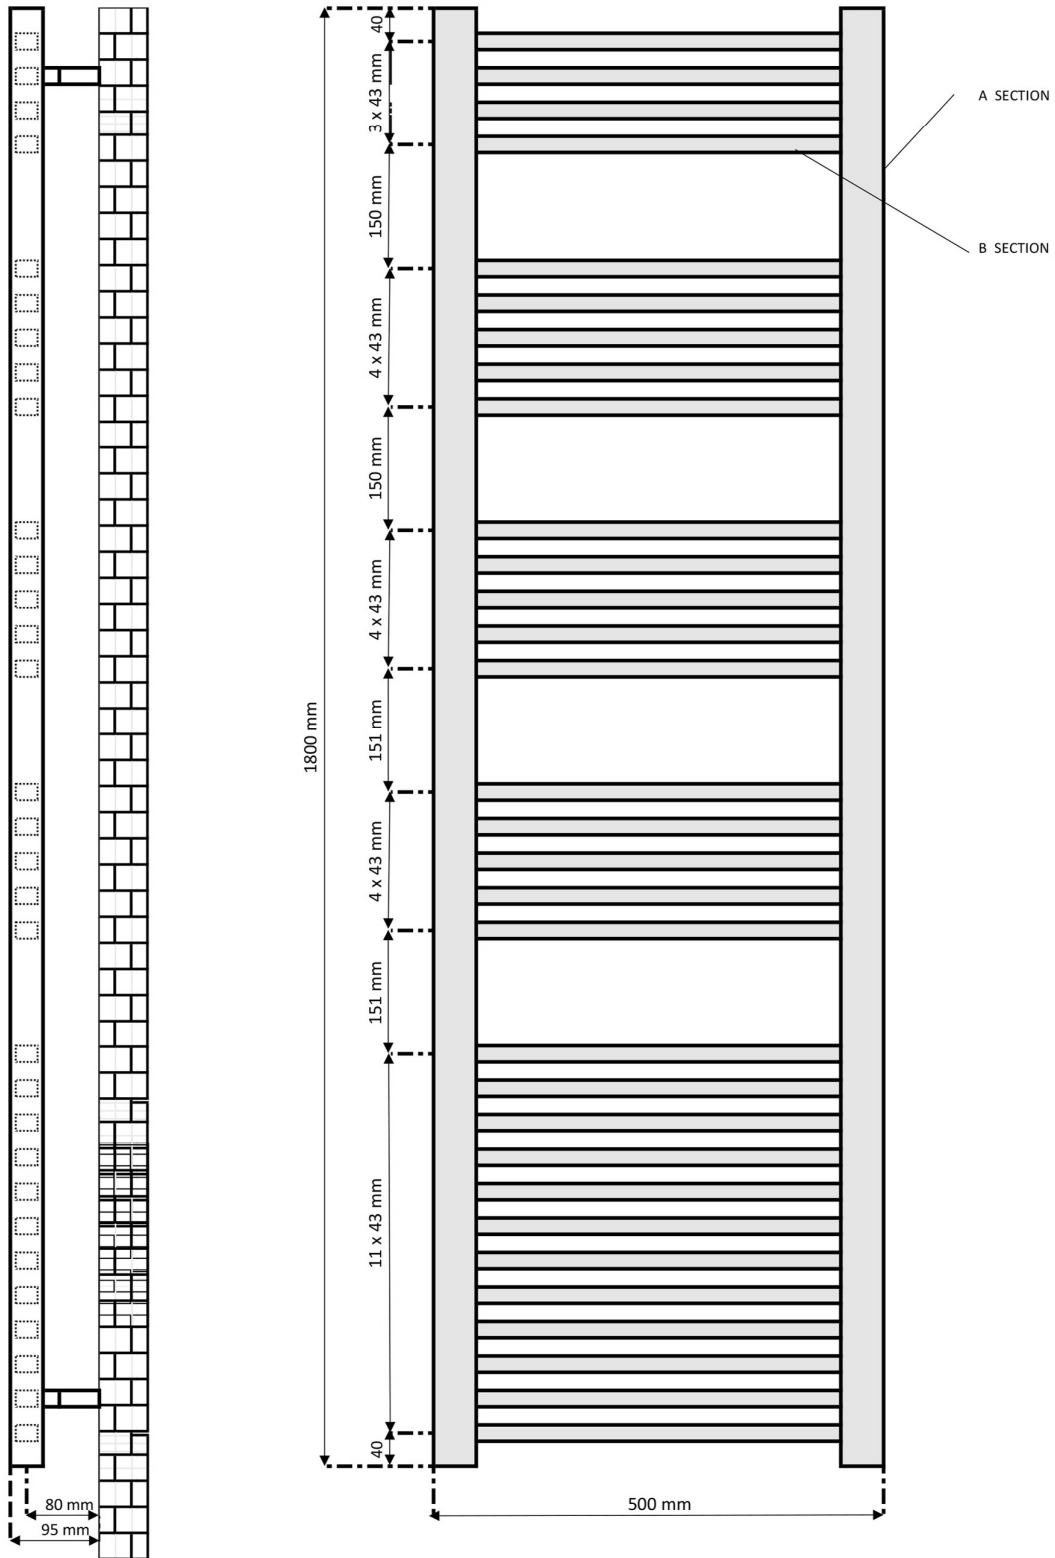

Rion Multirail 1800 x 500mm.

Technical Drawing

- A SECTION  30 x 40 x 1,2 mm. D SHAPE
- B SECTION  20 x 20 x 1,2 mm.
- BRACKET SET  METAL ROUND BACKSIDE

Eastbrook 

Eastbrook Road, Gloucester GL4 3DB
 Technical Helpline : 01452 317890
 Mon - Fri / 8am - 5pm
 Email : technical@eastbrookco.com