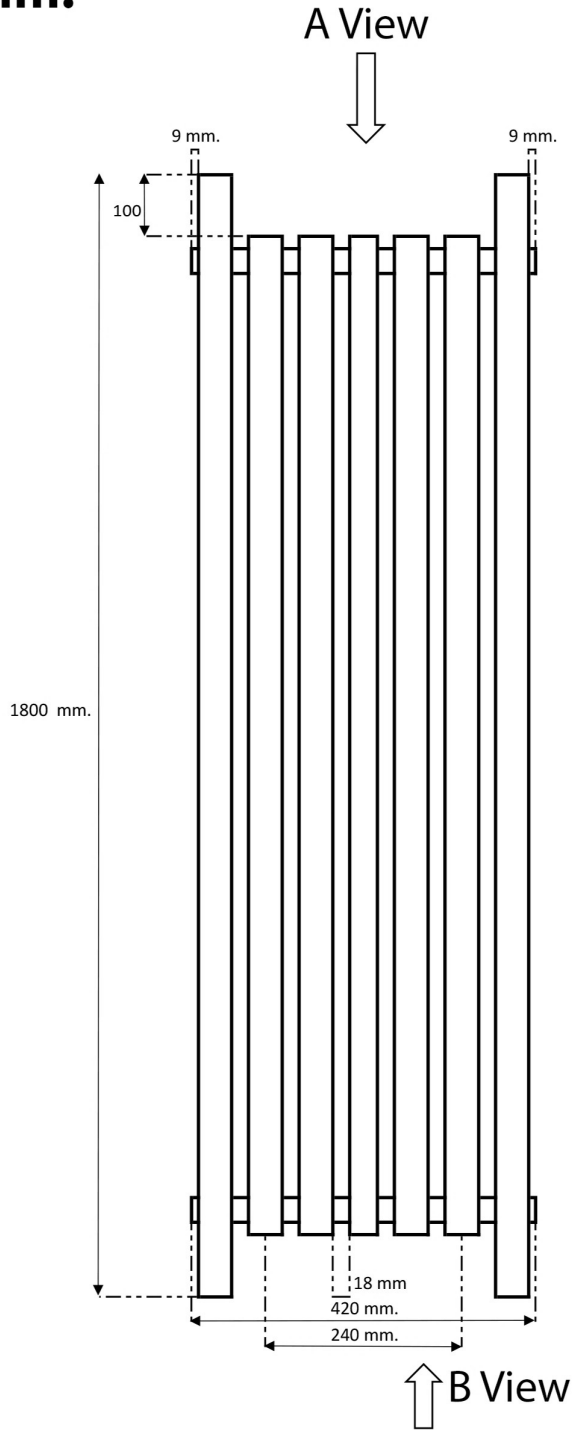

Lambourne 1800 x 420mm. Technical Drawing

A SECTION  42 x 1,5 mm

B SECTION  42 x 1,5 mm

Eastbrook 

Eastbrook Road, Gloucester GL4 3DB
 Technical Helpline : 01452 317890
 Mon - Fri / 8am - 5pm
 Email : technical@eastbrookco.com