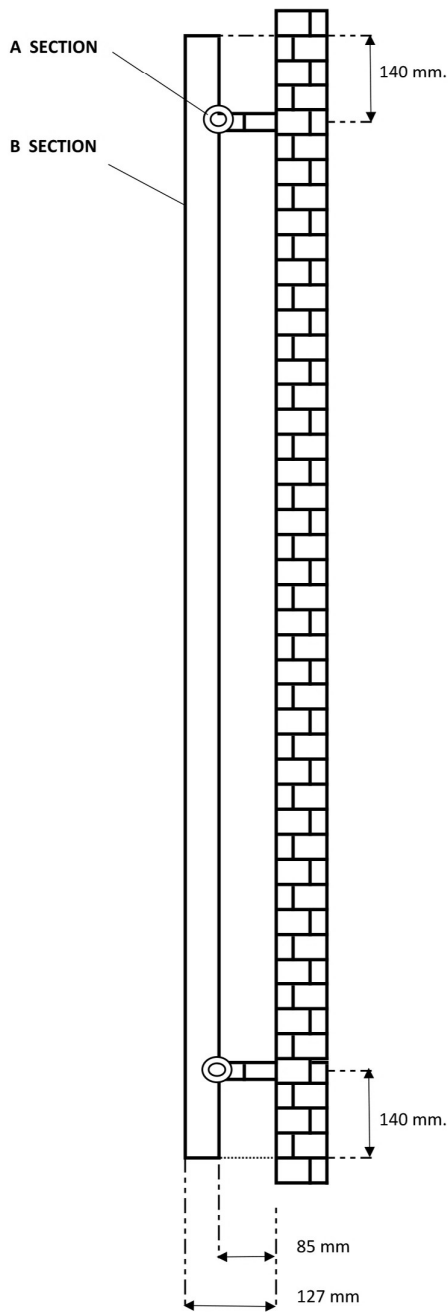

Lambourne 1800 x 420mm. Technical Drawing

A SECTION  42 x 1,5 mm

B SECTION  42 x 1,5 mm

Eastbrook 

Eastbrook Road, Gloucester GL4 3DB
 Technical Helpline : 01452 317890
 Mon - Fri / 8am - 5pm
 Email : technical@eastbrookco.com