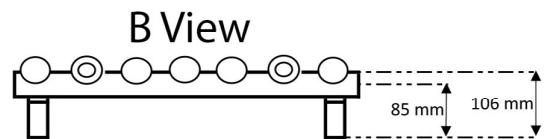

Lambourne 1800 x 420mm. Technical Drawing

A SECTION  42 x 1,5 mm

B SECTION  42 x 1,5 mm

Eastbrook 

Eastbrook Road, Gloucester GL4 3DB
 Technical Helpline : 01452 317890
 Mon - Fri / 8am - 5pm
 Email : technical@eastbrookco.com