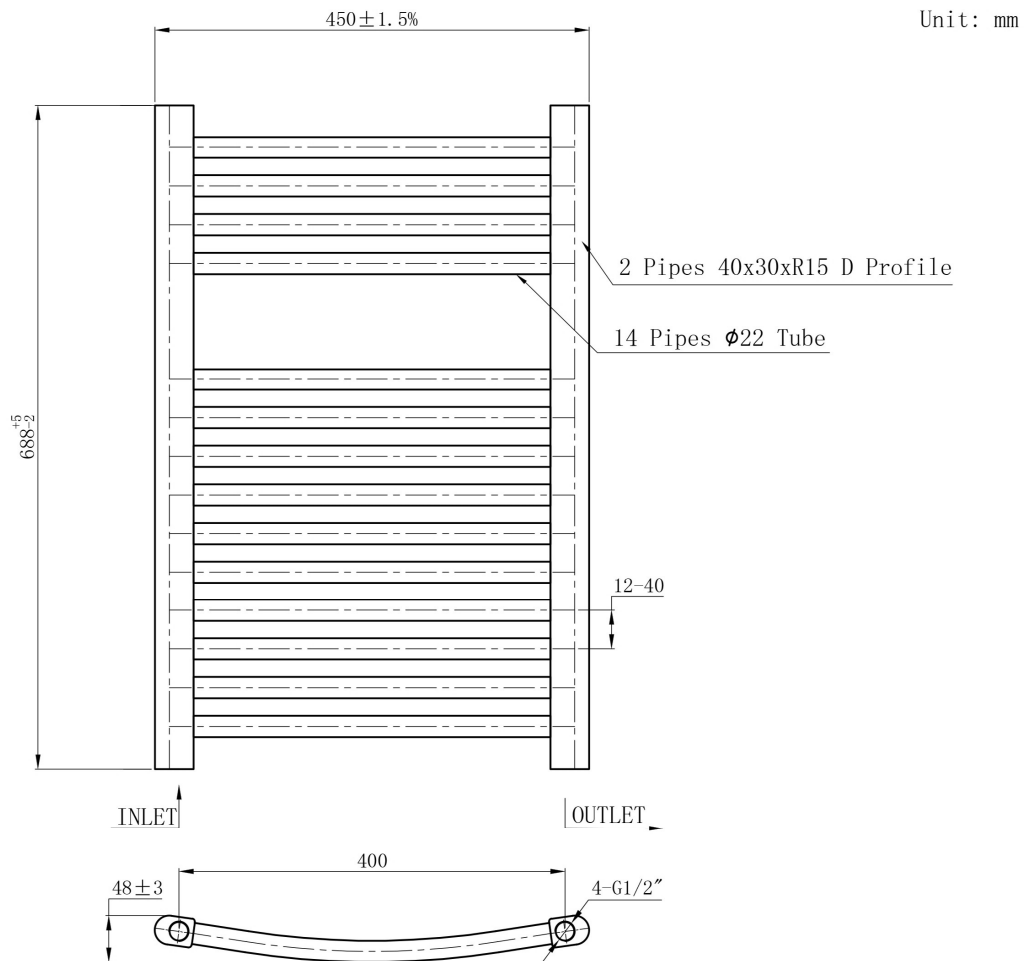

DATASHEET

Image

General Information

Product:	41.0289
Description:	Curved Biava Multirail 688 x 450
Website Link:	(Click Here)
Product Type:	Towel Rail
Brand:	Eastbrook Company
Colour:	Chrome
Material:	Mild Steel
Height (mm):	688mm
Width (mm):	450mm
Net Weight (kg):	5.34kg
Product Range:	Biava Multirail

Product Specifications

Warranty:	5 Year(s)
Supplied with fixings:	Yes
BTU $\Delta T50^{\circ}\text{C}$:	728
BTU $\Delta T60^{\circ}\text{C}$:	931
Watts $\Delta T50^{\circ}\text{C}$:	214
Watts $\Delta T60^{\circ}\text{C}$:	273

Drawing

Biava Multirail Curved 688 x 450mm. Technical Drawing

Eastbrook 
Eastbrook Road, Gloucester GL4 3DB
Technical Helpline : 01452 317890
Mon - Fri / 8am - 5pm
Email : technical@eastbrookco.com