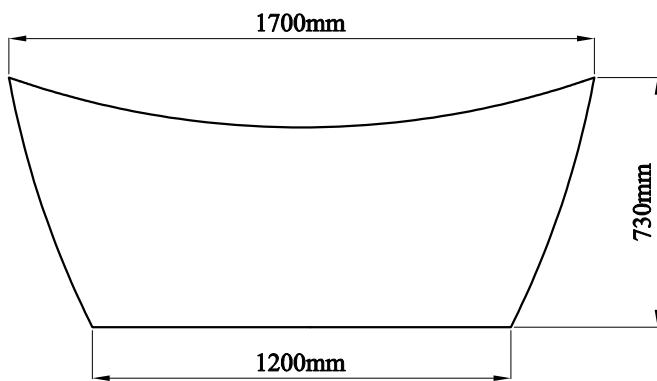

DATASHEET

Image

General Information

Product:	33.0009
Description:	Chislehurst Freestanding Slipper bath 1700x790x730mm inc waste
Website Link:	(Click Here)
Product Type:	Freestanding Bath
Brand:	Eastbrook Company
Colour:	White
Material:	Double skinned 4mm thick acrylic
Height (mm):	730mm
Width (mm):	790mm
Length (mm):	1700mm
Net Weight (kg):	45kg
Product Range:	Chislehurst

Product Specifications

Warranty:	5 Year(s)
Water Capacity:	260L
Waste Included:	Yes
Compatible Tap Types:	Floor or wall mounted
Pre-drilled tap holes:	No

Drawing

Item No.: 34.0009
Measurement: 1700x790x730 mm