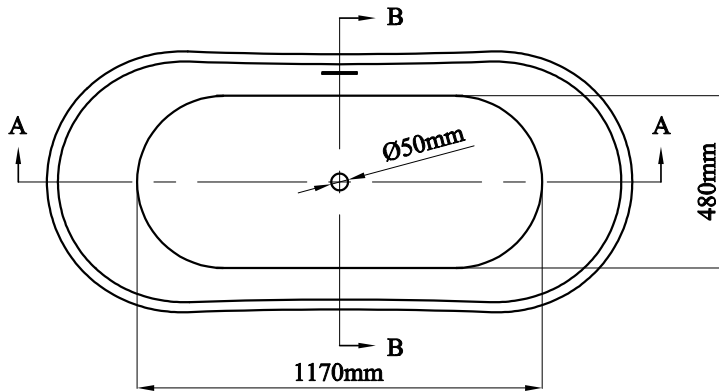

DATASHEET

Image

General Information

Product:	33.0009
Description:	Chislehurst Freestanding Slipper bath 1700x790x730mm inc waste
Website Link:	(Click Here)
Product Type:	Freestanding Bath
Brand:	Eastbrook Company
Colour:	White
Material:	Double skinned 4mm thick acrylic
Height (mm):	730mm
Width (mm):	790mm
Length (mm):	1700mm
Net Weight (kg):	45kg
Product Range:	Chislehurst

Product Specifications

Warranty:	5 Year(s)
Water Capacity:	260L
Waste Included:	Yes
Compatible Tap Types:	Floor or wall mounted
Pre-drilled tap holes:	No

Drawing

Item No.: 34.0009
Measurement: 1700x790x730 mm