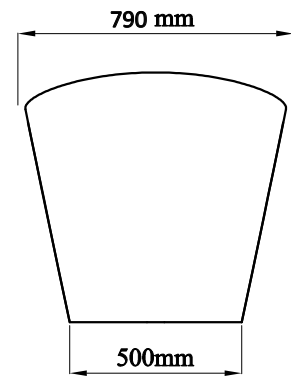

DATASHEET

Image

General Information

Product:	33.0009
Description:	Chislehurst Freestanding Slipper bath 1700x790x730mm inc waste
Website Link:	(Click Here)
Product Type:	Freestanding Bath
Brand:	Eastbrook Company
Colour:	White
Material:	Double skinned 4mm thick acrylic
Height (mm):	730mm
Width (mm):	790mm
Length (mm):	1700mm
Net Weight (kg):	45kg
Product Range:	Chislehurst

Product Specifications

Warranty:	5 Year(s)
Water Capacity:	260L
Waste Included:	Yes
Compatible Tap Types:	Floor or wall mounted
Pre-drilled tap holes:	No

Drawing

Item No.: 34.0009
Measurement: 1700x790x730 mm