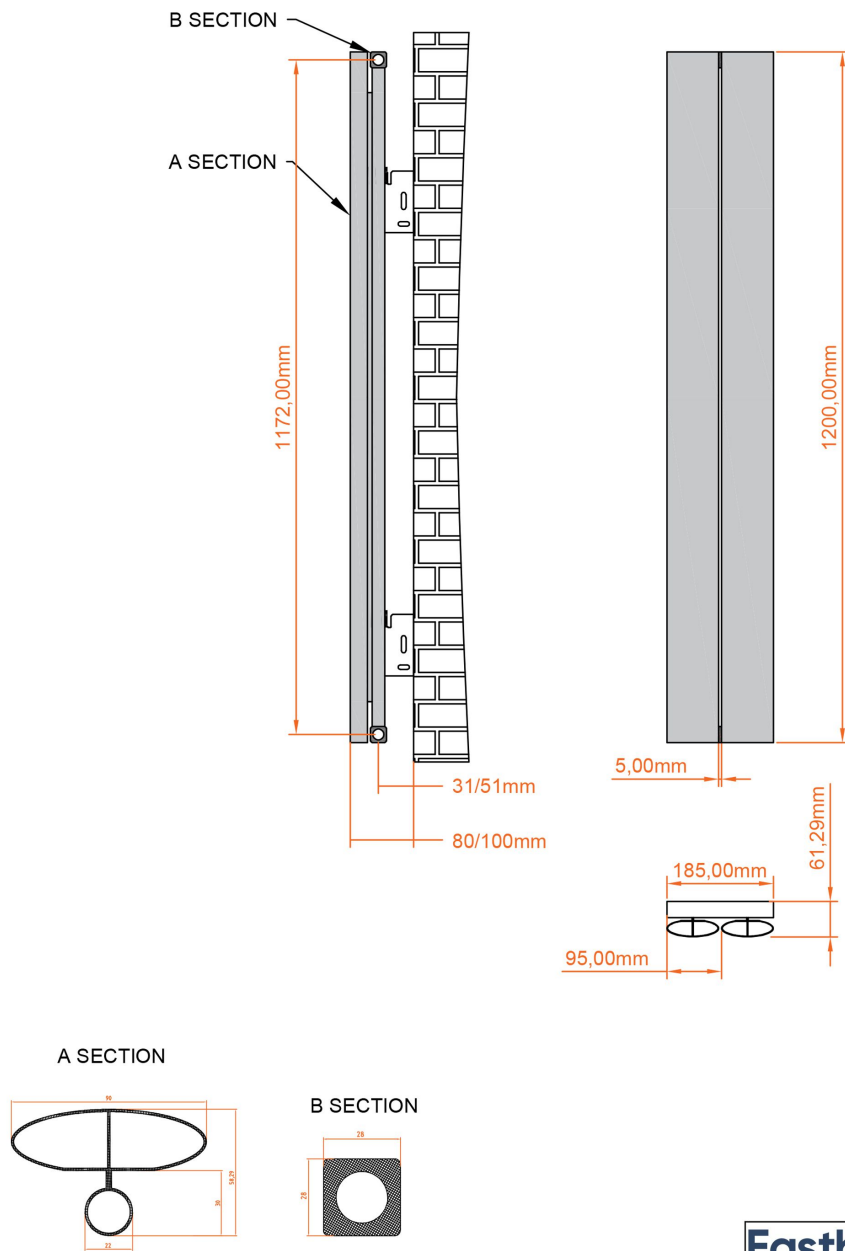

### General Information

Product:	89.0952
Description:	Malmesbury 1200 x 185 Aluminium Radiator
Website Link:	<a href="#">(Click Here)</a>
Product Type:	Radiator
Brand:	Eastbrook Company
Colour:	Matt Cappuccino
Material:	Aluminium
Height (mm):	1200mm
Width (mm):	185mm
Net Weight (kg):	2.9kg
Product Range:	Malmesbury

## Drawing

### Malmesbury Vertical Aluminium Radiator 1200 x 185mm. Technical Drawing

scale: 1/5

**Eastbrook **  
Eastbrook Road, Gloucester GL4 3DB  
Technical Helpline : 01452 317890  
Mon - Fri / 8am - 5pm  
Email : [technical@eastbrookco.com](mailto:technical@eastbrookco.com)