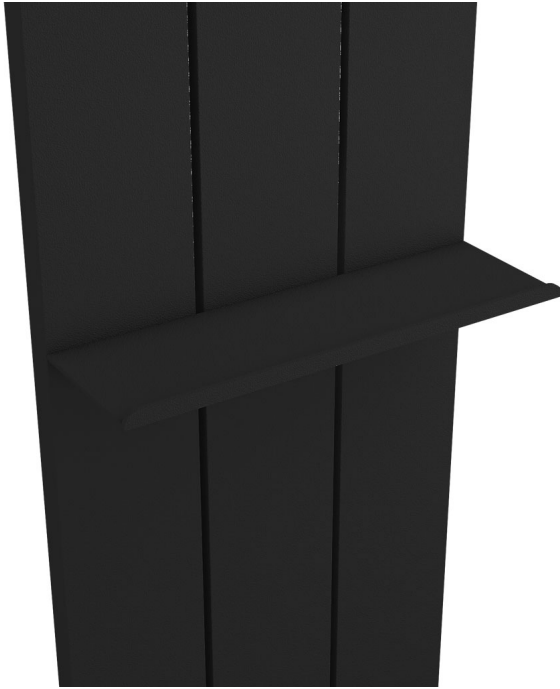

DATASHEET

Image

General Information

Product:	89.0465
Description:	Flat Towel Shelf 280mm Charlton/ Rosano
Website Link:	(Click Here)
Product Type:	Clearance Towel Shelf
Brand:	Eastbrook Company
Colour:	Matt Black
Material:	Mild Steel
Width (mm):	280mm
Net Weight (kg):	0.45kg
Product Range:	Universal

Product Specifications

Warranty:	1 Year(s)
-----------	-----------

Drawing

Flat Towel Shelf Rosano / Charlton 280 / 375 / 470mm. Technical Drawing

Eastbrook 
Eastbrook Road, Gloucester GL4 3DB
Technical Helpline : 01452 317890
Mon - Fri / 8am - 5pm
Email : technical@eastbrookco.com