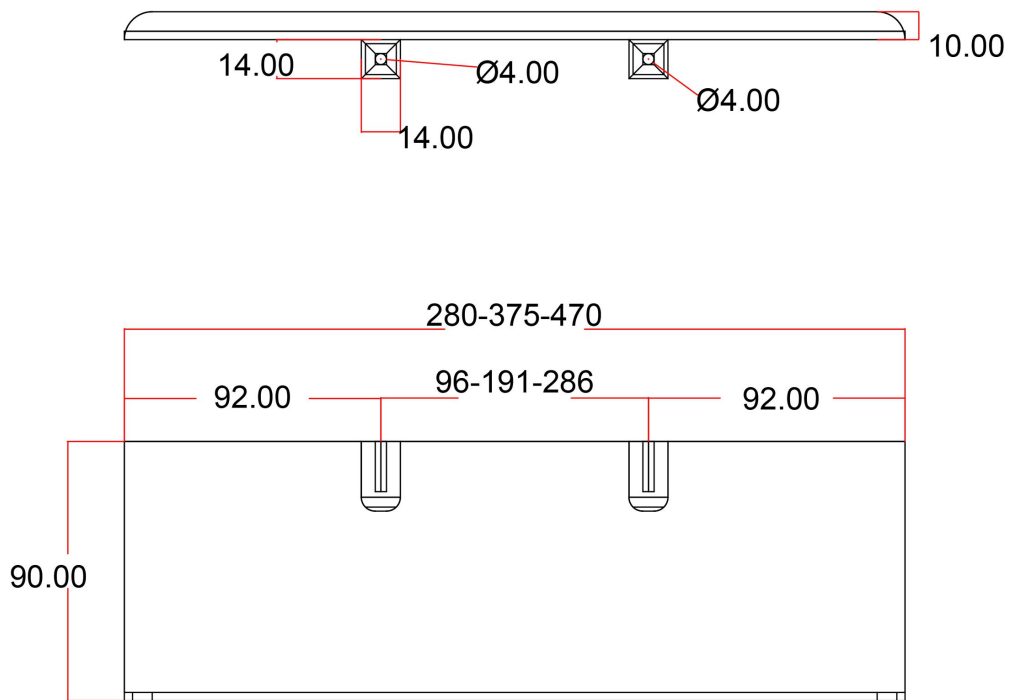

DATASHEET

Image

General Information

Product:	89.0465
Description:	Flat Towel Shelf 280mm Charlton/ Rosano
Website Link:	(Click Here)
Product Type:	Clearance Towel Shelf
Brand:	Eastbrook Company
Colour:	Matt Black
Material:	Mild Steel
Width (mm):	280mm
Net Weight (kg):	0.45kg
Product Range:	Universal

Product Specifications

Warranty:	1 Year(s)
-----------	-----------

Drawing

Flat Towel Shelf Rosano / Charlton 280 / 375 / 470mm. Technical Drawing

Eastbrook 
Eastbrook Road, Gloucester GL4 3DB
Technical Helpline : 01452 317890
Mon - Fri / 8am - 5pm
Email : technical@eastbrookco.com