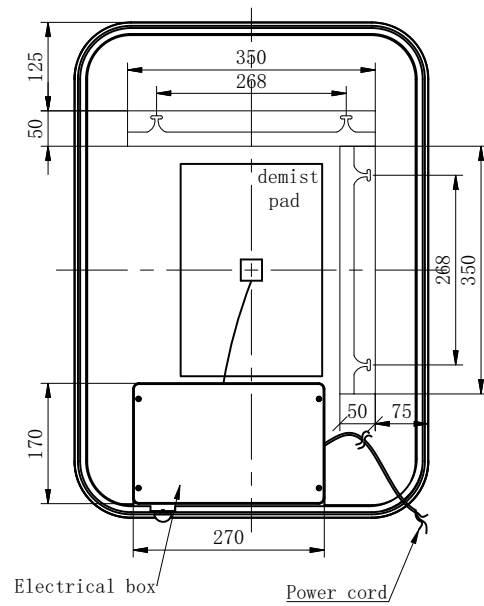

Drawing

Critical Dimension	Perspective drawing	Tolerance grade not noted	Basic size	$0 < a \leq 120(4.72")$	$120(4.72") < a$	Note the Angle tolerance
Most important dimensions	I		Tol Value	$\pm 1.27(0.05")$	$\pm 2.54(0.1")$	$\pm 1^\circ$

Eastbrook

40.1081 40.1083