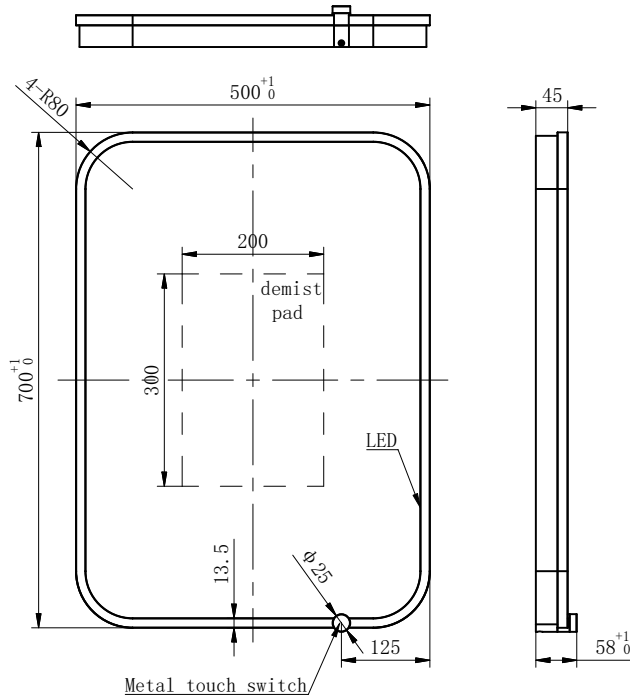

Drawing

Critical Dimension	Perspective drawing	Tolerance grade not noted	Basic size	$0 < a \leq 120(4.72")$	$120(4.72") < a$	Note the Angle tolerance
Most important dimensions	I		Tol Value	$\pm 1.27(0.05")$	$\pm 2.54(0.1")$	$\pm 1^\circ$

Eastbrook

40.1081 40.1083