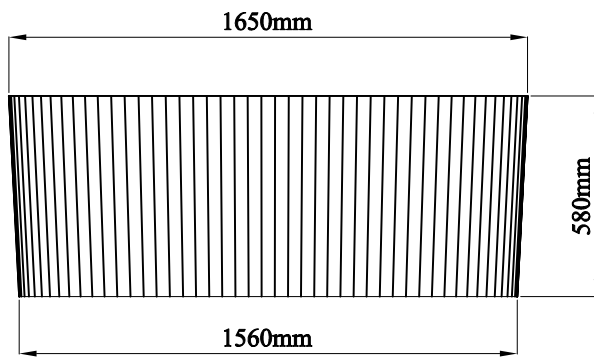

DATASHEET

Image

General Information

Product:	33.0048
Description:	Isleworth 1650 Freestanding Bath inc waste
Website Link:	(Click Here)
Product Type:	Freestanding Bath
Brand:	Eastbrook Company
Colour:	White
Material:	Double skinned 4mm thick acrylic
Height (mm):	580mm
Width (mm):	750mm
Length (mm):	1650mm
Net Weight (kg):	38kg
Product Range:	Isleworth

Product Specifications

Warranty:	5 Year(s)
Water Capacity:	254L
Compatible Tap Types:	Floor or wall mounted
Pre-drilled tap holes:	No

Drawing

Code No.: 34.0048

Dimensions: 1650x750x580 mm

SECTION A-A

SECTION B-B