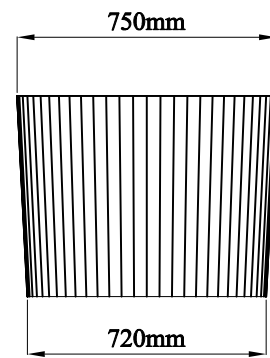

DATASHEET

Image

General Information

Product:	33.0048
Description:	Isleworth 1650 Freestanding Bath inc waste
Website Link:	(Click Here)
Product Type:	Freestanding Bath
Brand:	Eastbrook Company
Colour:	White
Material:	Double skinned 4mm thick acrylic
Height (mm):	580mm
Width (mm):	750mm
Length (mm):	1650mm
Net Weight (kg):	38kg
Product Range:	Isleworth

Product Specifications

Warranty:	5 Year(s)
Water Capacity:	254L
Compatible Tap Types:	Floor or wall mounted
Pre-drilled tap holes:	No

Drawing

Code No.: 34.0048

Dimensions: 1650x750x580 mm

SECTION A-A

SECTION B-B