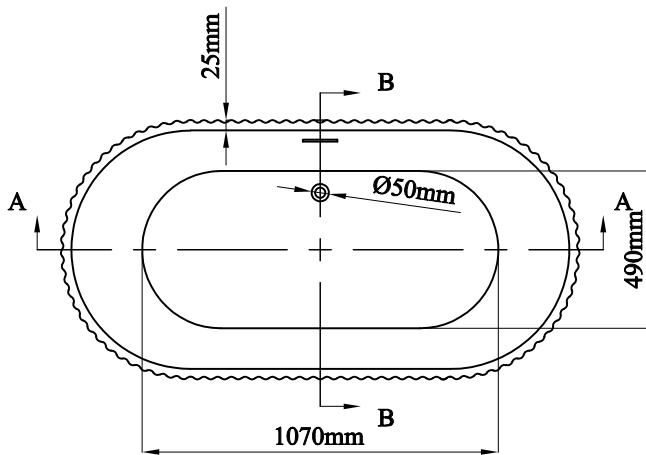

DATASHEET

Image

General Information

Product:	33.0048
Description:	Isleworth 1650 Freestanding Bath inc waste
Website Link:	(Click Here)
Product Type:	Freestanding Bath
Brand:	Eastbrook Company
Colour:	White
Material:	Double skinned 4mm thick acrylic
Height (mm):	580mm
Width (mm):	750mm
Length (mm):	1650mm
Net Weight (kg):	38kg
Product Range:	Isleworth

Product Specifications

Warranty:	5 Year(s)
Water Capacity:	254L
Compatible Tap Types:	Floor or wall mounted
Pre-drilled tap holes:	No

Drawing

Code No.: 34.0048

Dimensions: 1650x750x580 mm

SECTION A-A

SECTION B-B